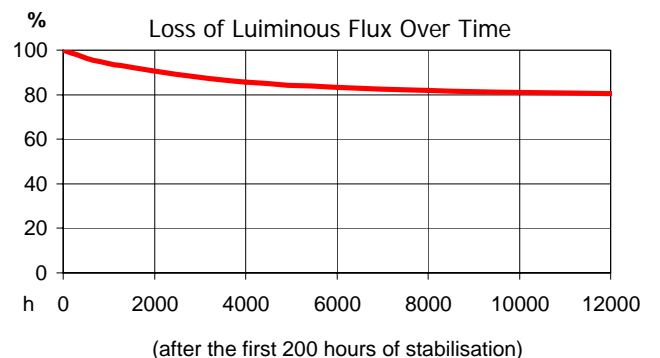

Data about for 15 mm. - 50 mA. Lamps:		
Brilliance	cd/m2	5.746
CIE 1931 Coordinates	x	0,291
	y	0,650

Available in the followin glass types:	code
Colortube (Lime Green)	

The information and recommendations contained in this publication are based upon data collected by TecnoLux and believed to be correct. However, no guaranty or warranty of any kind, expressed or implied, is made with respect to the information contained herein, and TecnoLux assumes no responsibility for the results of the use of products described here in.