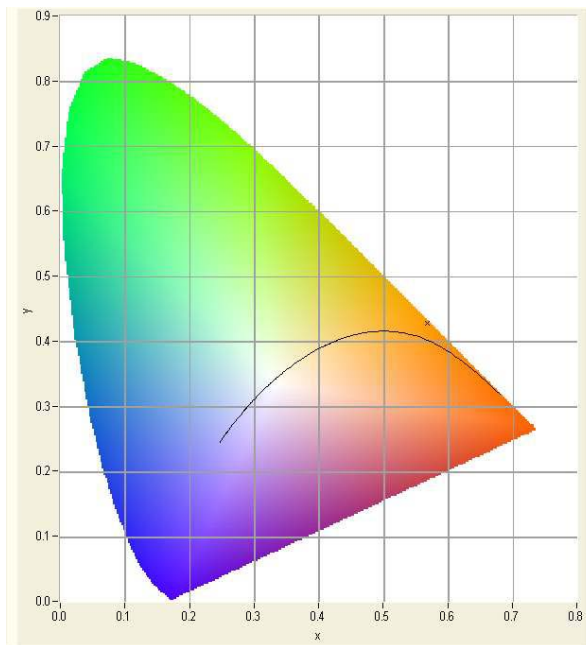

Colourtube Gold Yellow – cod. n. 502

Chromatic data

x	0,5691
y	0,4272
u'	0,3257
v'	0,5502

luminance	3810 cd/m ²	purity**	99,0 %
linear flux	466 lm/m	dominant	589 nm
		colour rendering index*	n.d. / n.a.
		colour temperature*	n.d. / n.a.

* For white tubes only

** For coloured tubes only

Lead glass tube diameter 15 mm – current 50 mA

The above data are indicative and do not constitute engagement neither guarantee from our side.