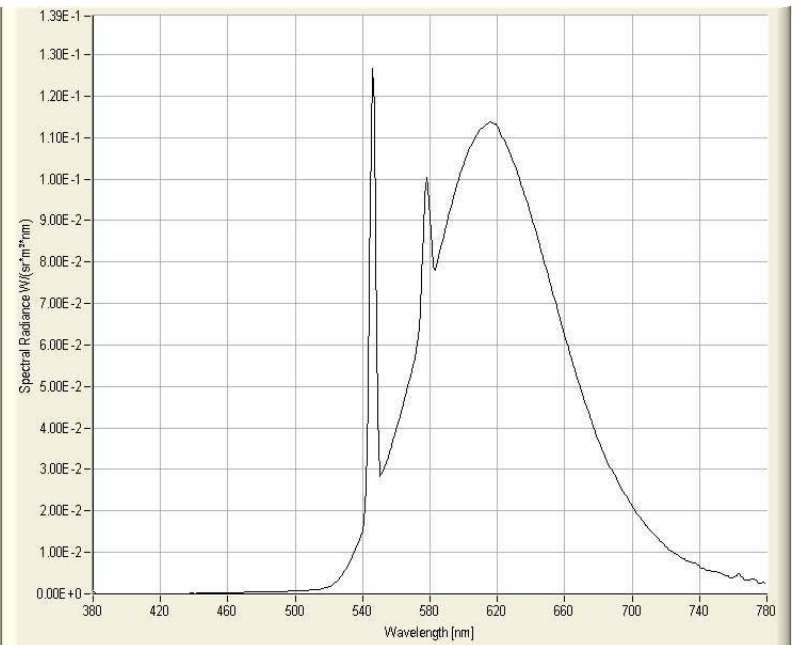

Colourtube Gold Yellow – cod. n. 502

Chromatic data

x	0,5691
y	0,4272
u'	0,3257
v'	0,5502

luminance	3810 cd/m ²	purity**	99,0 %
linear flux	466 lm/m	dominant	589 nm
		colour rendering index*	n.d. / n.a.
		colour temperature*	n.d. / n.a.

* For white tubes only

** For coloured tubes only

Lead glass tube diameter 15 mm – current 50 mA

The above data are indicative and do not constitute engagement neither guarantee from our side.