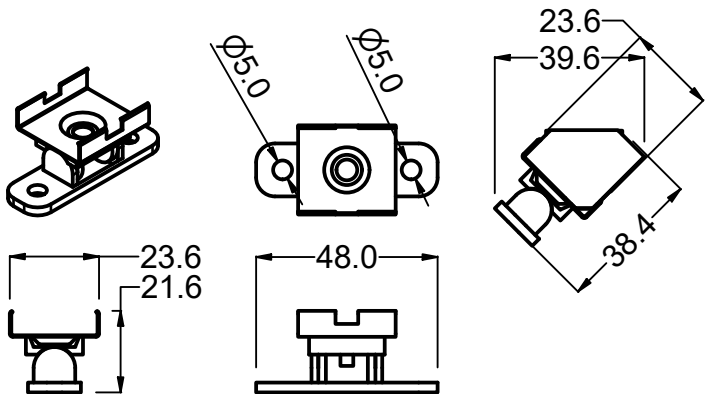

Adjustable Bracket