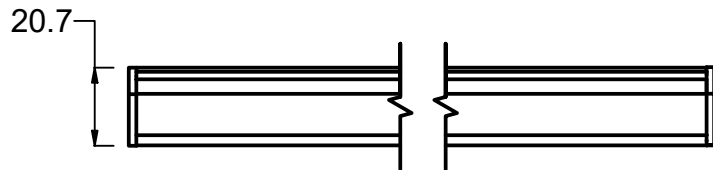

Flat Diffuser