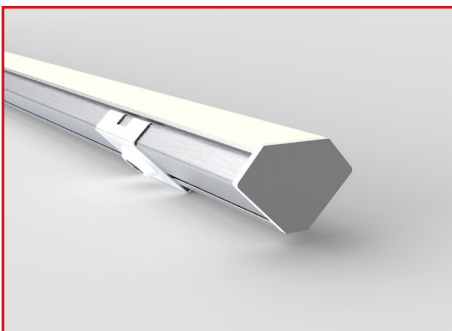

Applications

- Corner fixture
- Furniture
- Back-lighting
- Wet Locations

Features

- IP54 - IP67
- 3 step MacAdam
- Small increments of 50mm up to 2000mm
- 2200K - 2400K - 2700K - 3000K - 3500K - 4000K - 5000K - 5700K
- 114 > 134 lumens per Watt
- CRI >80 - >90
- 120° beam angle as standard
- 17W - 11W - 7W (24V)
- Sleek family of Aluminium profiles with Clear and Opal diffusers
- LM80 Lifetime 50,000 hrs
- Dimmable
- ECO friendly and Energy Saving
- Fixed or Adjustable Bracket

Benefits

- Improved colour consistency across large and small projects
- Greater flexibility to produce a large range of lengths.
- Extensive range of whites to suit all applications
- High lumen output
- Excellent Colour Rendering
- Highest quality Luxeon LEDs
- 3 power options for varying in-direct or direct lighting applications
- Excellent lumen maintenance over lifetime
- ROHS compliant

PRO-SXL

Technical Information

Product Specification	Low Power	Medium Power	High Power
Lumen Output (lm/m) based on 4000K	800	1460	2282
Power (W/m)	7	11	17
Efficacy based on 4000K (lm/W)	114	132	134
Input Voltage	24V		
Colours	2200K - 2400K - 2700K - 3000K - 3500K - 4000K - 5000K - 5700K		
CRI	>80 - >90		
LED Chip	Luxeon		
Binning	3 Step MacAdam		
Control	Switched - 0-10V - DMX - DALI - Bluetooth		
Beam Angles	120°, 25°		
Lifetime @ LM80	50,000hrs @ 25°C		
Operating Temp	-25°C to 50°C		
IP Rating	IP54 - IP67		
Cover/Lens	Clear - Opal		
Finish	Anodised Aluminium		
Mounting	Fixed Brackets & Suspended		
Lengths	74mm - 2026mm (overall length inc end caps)		