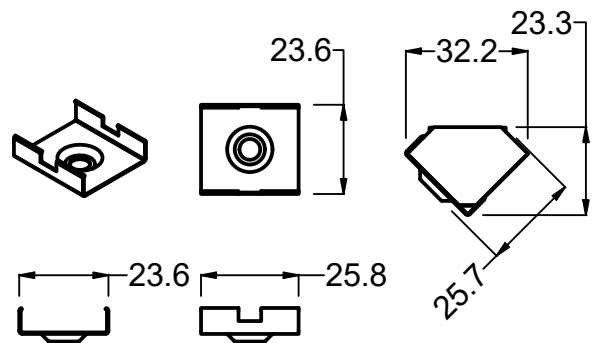

Surface Mount Clip