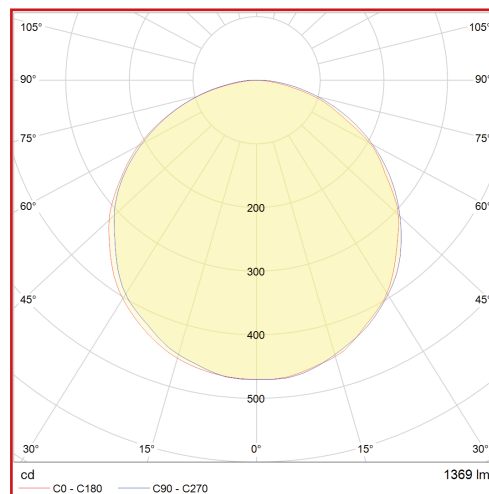

Applications

- Corner fixture
- Furniture
- Back-lighting
- Wet Locations

Features

- IP54 - IP67
- 3 step MacAdam
- Small increments of 50mm up to 2000mm
- 2200K - 2400K - 2700K - 3000K - 3500K - 4000K - 5000K - 5700K
- 114 > 134 lumens per Watt
- CRI >80 - >90
- 120° beam angle as standard
- 17W - 11W - 7W (24V)
- Sleek family of Aluminium profiles with Clear and Opal diffusers
- LM80 Lifetime 50,000 hrs
- Dimmable
- ECO friendly and Energy Saving
- Fixed or Adjustable Bracket

PRO-SXL

Technical Information

Product Specification	Low Power	Medium Power	High Power
Lumen Output (lm/m) based on 4000K	800	1460	2282
Power (W/m)	7	11	17
Efficacy based on 4000K (lm/W)	114	132	134
Input Voltage	24V		
Colours	2200K - 2400K - 2700K - 3000K - 3500K - 4000K - 5000K - 5700K		
CRI	>80 - >90		
LED Chip	Luxeon		
Binning	3 Step MacAdam		
Control	Switched - 0-10V - DMX - DALI - Bluetooth		
Beam Angles	120°, 25°		
Lifetime @ LM80	50,000hrs @ 25°C		
Operating Temp	-25°C to 50°C		
IP Rating	IP54 - IP67		
Cover/Lens	Clear - Opal		
Finish	Anodised Aluminium		
Mounting	Fixed Brackets & Suspended		
Lengths	74mm - 2026mm (overall length inc end caps)		

Technical Information

High Power - 4000K - Clear

High Power - 4000K - Opal

PRO-SXL

Product Selector

PRO-SXL-17-827-C-54-1R-F-####

Power

17W	17
11W	11
7W	7

Colour

> 80 CRI - 2200K*	822
> 80 CRI - 2400K*	824
> 80 CRI - 2700K	827
> 80 CRI - 3000K	830
> 80 CRI - 3500K	835
> 80 CRI - 4000K	840
> 80 CRI - 5000K	850
> 80 CRI - 5700K	857
> 90 CRI - 2200K*	922
> 90 CRI - 2400K*	924
> 90 CRI - 2700K	927
> 90 CRI - 3000K	930
> 90 CRI - 3500K	935
> 90 CRI - 4000K	940
> 90 CRI - 5000K	950
> 90 CRI - 5700K	957