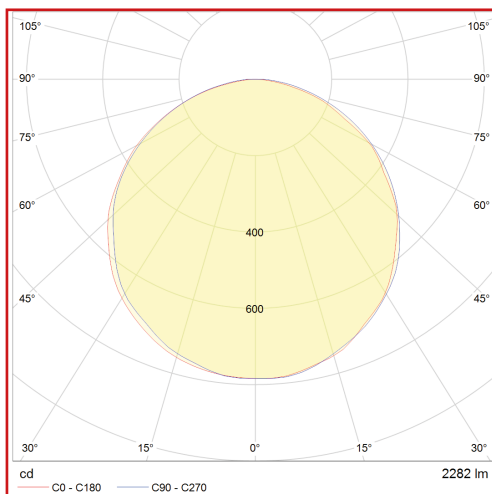

Technical Information

Product Specification	Low Power	Medium Power	High Power
Lumen Output (lm/m) based on 4000K	800	1460	2282
Power (W/m)	7	11	17
Efficacy based on 4000K (lm/W)	114	132	134
Input Voltage	24V		
Colours	2200K - 2400K - 2700K - 3000K - 3500K - 4000K - 5000K - 5700K		
CRI	>80 - >90		
LED Chip	Luxeon		
Binning	3 Step MacAdam		
Control	Switched - 0-10V - DMX - DALI - Bluetooth		
Beam Angles	120°, 25°		
Lifetime @ LM80	50,000hrs @ 25°C		
Operating Temp	-25°C to 50°C		
IP Rating	IP54 - IP67		
Cover/Lens	Clear - Opal		
Finish	Anodised Aluminium		
Mounting	Fixed Brackets & Suspended		
Lengths	74mm - 2026mm (overall length inc end caps)		

Technical Information

High Power - 4000K - Clear