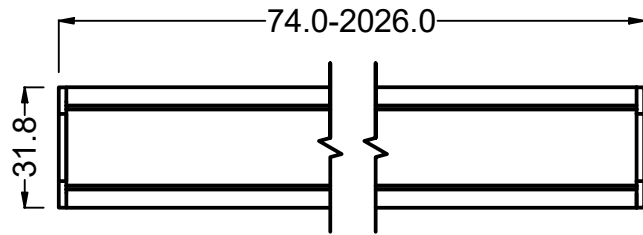

Length

TBC	####
-----	-------------

* 2200K and 2400K not available in IP67

** Tolerances in CCT with IP67 products can occur due to manufacturing process

PRO-SXL

Specification Drawings

Standard Cable Entry
300mm Tail