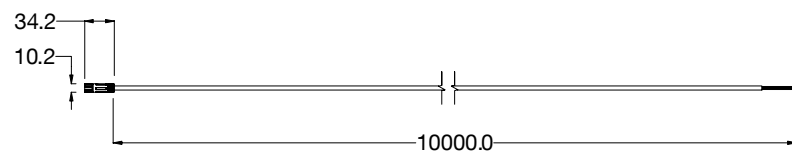

Fitting End

Extension Lead