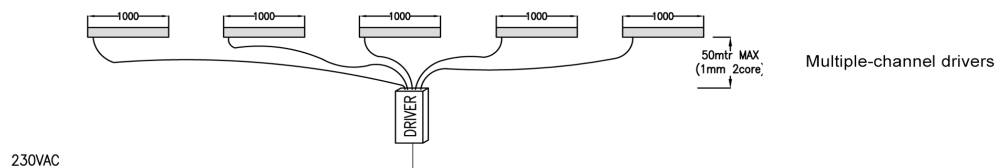

TYPICAL INSTALLATIONS

Switched