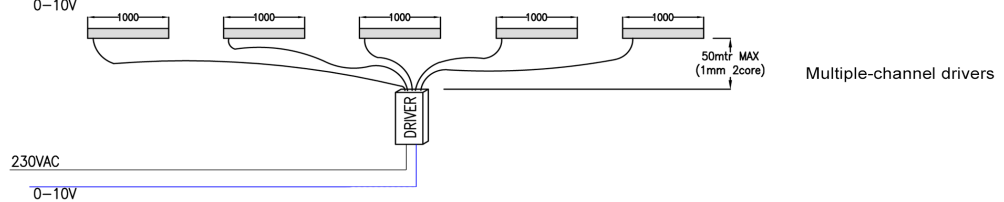

TYPICAL INSTALLATIONS

Switched

0-10V

DALI

DMX