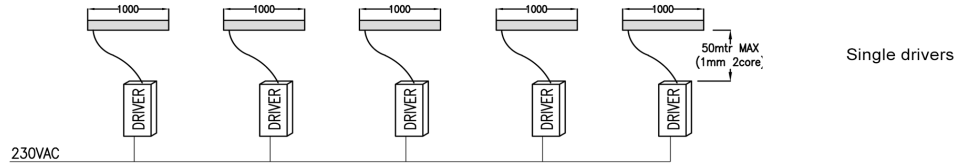

TYPICAL INSTALLATIONS

Switched