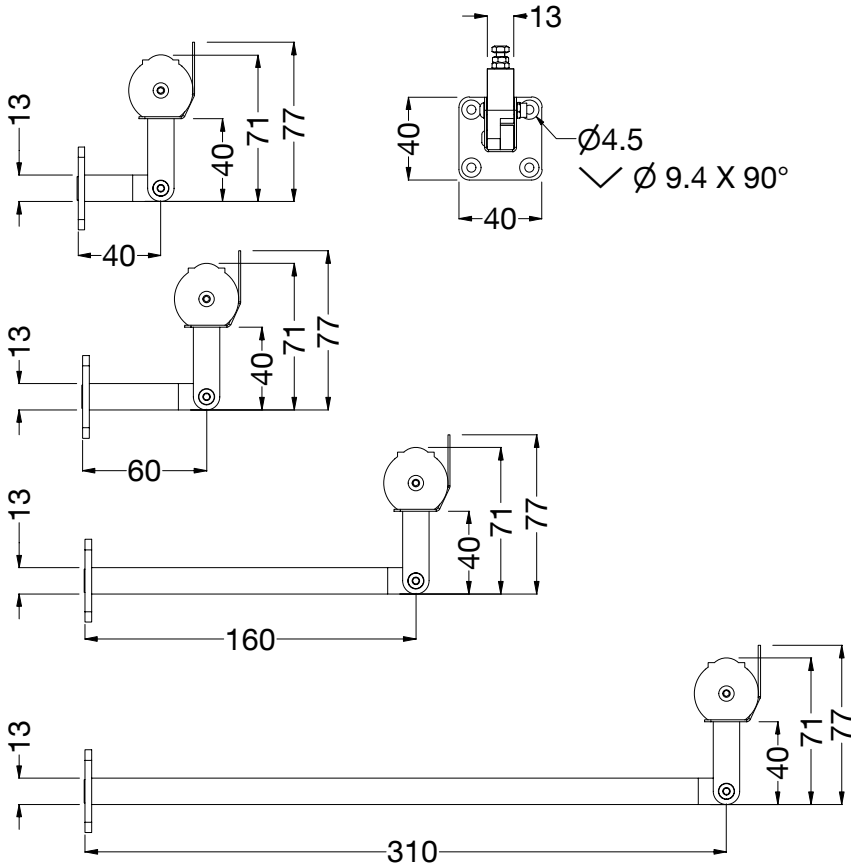

Specification Drawings

Horizontal Wall Mounted Brackets