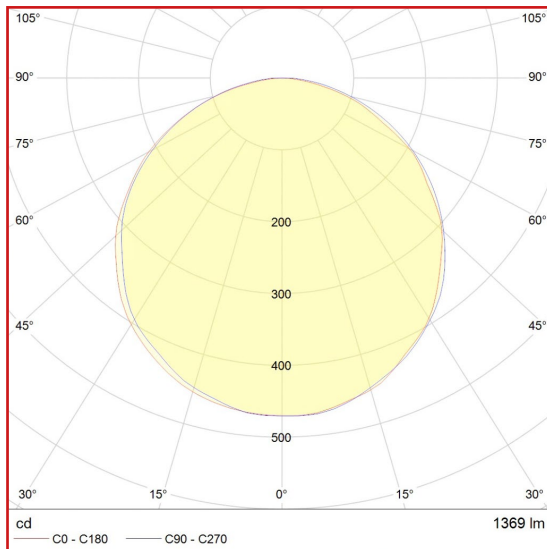

Technical Information

Product Specification	Low Power	Medium Power	High Power
Lumen Output (lm/m) based on 4000K	480	876	1369
Power (W/m)	7	11	17
Efficacy based on 4000K	68	80	80
Input Voltage	24V		
Colours	2200K - 2400K - 2700K - 3000K - 3500K - 4000K - 5000K - 5700K		
CRI	>80		
LED Chip	Luxeon 3014		
Binning	3 Step MacAdam		
Beam Angle	160°		
Lifetime @ LM80	50,000hrs @ 25°C		
Operating Temp	-25°C to 55°C		
IP Rating	IP67		
Cover/Lens	Opal Polycarbonate		
Finish	Silver Anodised Aluminium		
Mounting	Fixed or Adjustable Brackets		
Exterior Connection	IP68		
Lengths	Various - Max 1941mm		

Photometrics

FORTIS- Single Colour