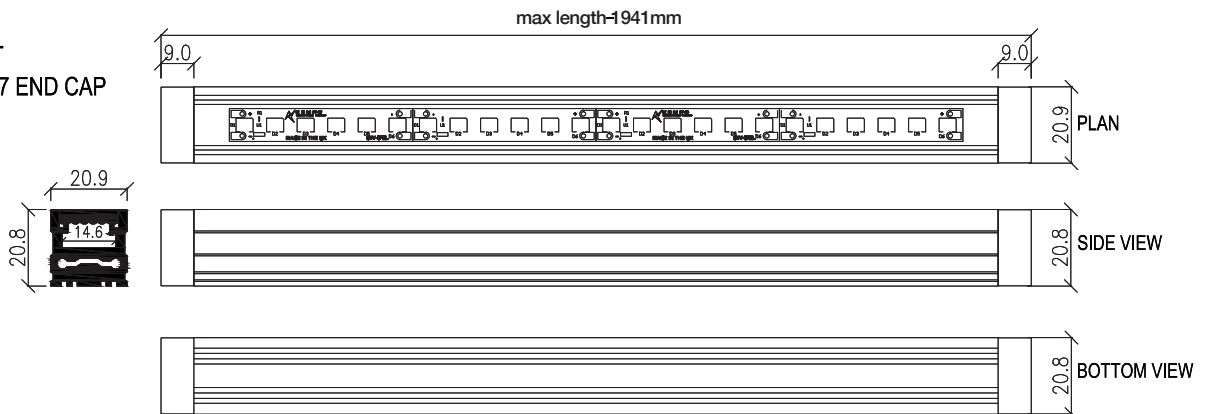

FULL SET WITH IP67 END CAP