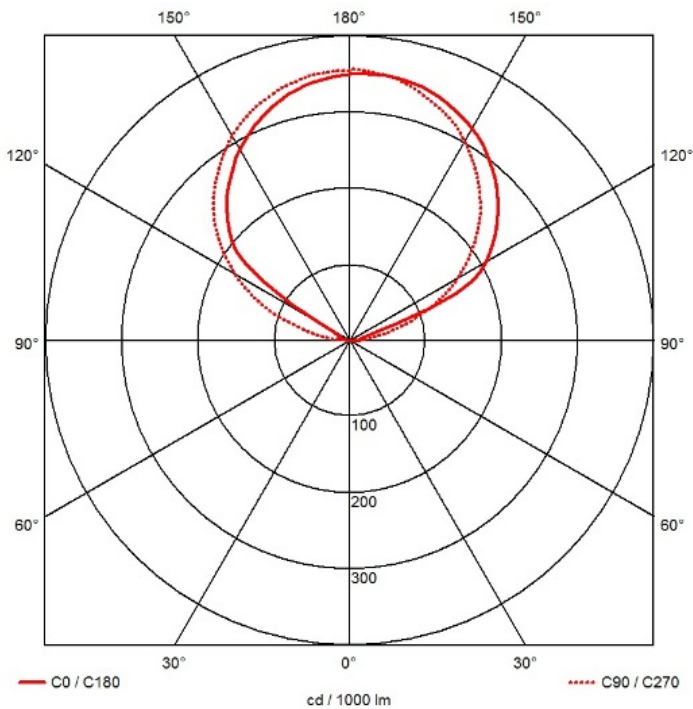

Technical information

FORTIS

Product Specification	FORTIS
Lumen Output (based on 4000k)	1369 - 876 - 480
Watts (per mtr)	17W - 11W - 7W - (RGBW & RGBA 19W)
Efficacy (Based on 4000K @17W)	72lm/W
Colours	2200K - 2400K - 2700K - 3000K - 3500K - 4000K - 5000K - 5700K - Dynamic White - RGBW - RGBA
CRI	80>
LED Chip	OSRAM Duris S2 (exc 2200K - 2400K) - Rohm RGB & Luxeon 3535 (RGBW only)
Binning	3 Step MacAdam
Dimming	0-10V - DALI - DMX - SWITCHED
Input Voltage	230V AC
Output Voltage	24V
Beam Angles	160°
Lifetime @ LM80	50,000hrs @ 25°C
Operating Temp	- 25°C to 55°C
IP Rating	IP67
Cover/Lens	Opal Polycarbonate
Finish	Silver Anodised Aluminium
Mounting	Fixed or Adjustable Brackets
Exterior Connection	IP68
Lengths	Max 1941mm

Photometrics

Specifications are subject to change without prior notice. Please refer to our website for the most up to date version.

FORTIS