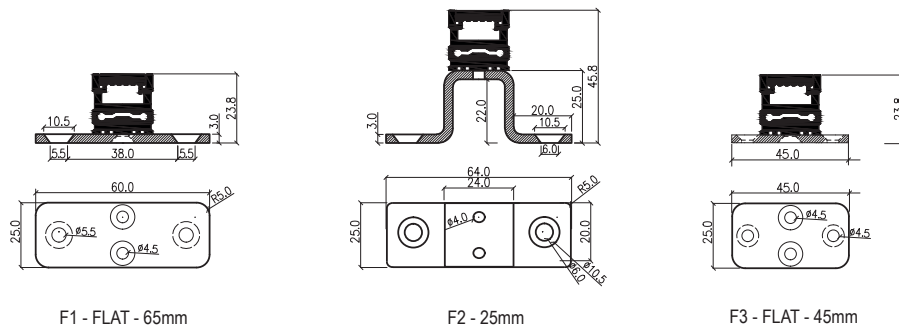

FLAT MOUNTING PLATE