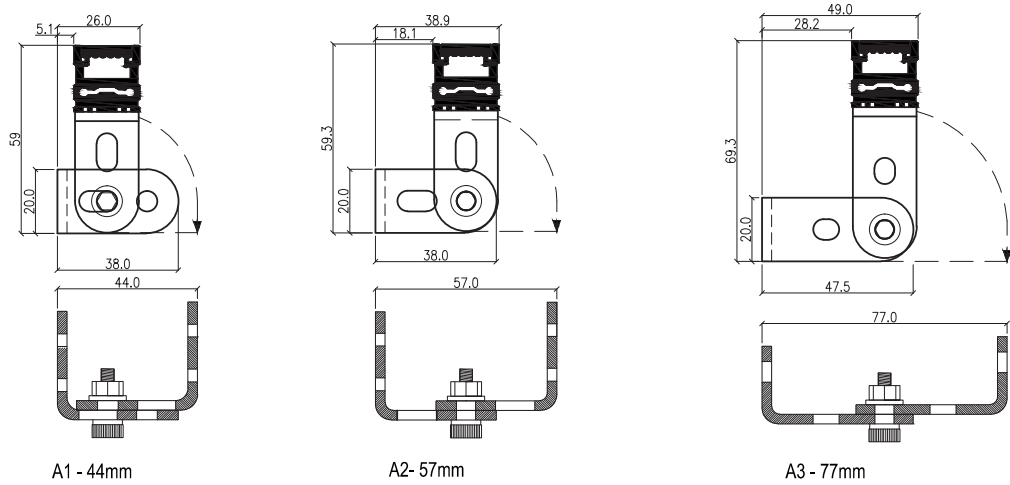

Watts

17W	17
11W	11
7W	7
19W (RGBW & RGBA)	19

Dimming

0-10V	0
DALI	D
DMX	X
Switched	S

Brackets

Fixed Flat 60mm	F1
Fixed 25mm	F2
Fixed Flat 45mm	F3
Adjustable 44mm	A1
Adjustable 57mm	A2
Adjustable 77mm	A3

*RGBW = 3000K used as a default

*Dynamic White = 2700K & 5700K

Please contact our sales team on **+44(0)113 263 9039** for further assistance.

FORTIS

Specification Drawing

FORTIS

MOUNTING HINGE

FLAT MOUNTING PLATE

FULL SET WITH IP67 END CAP