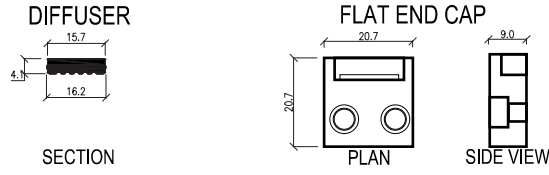

Watts

17W	17
11W	11
7W	7
19W (RGBW & RGBA)	19

Dimming

0-10V	0
DALI	D
DMX	X
Switched	S

Brackets

Fixed Flat 60mm	F1
Fixed 25mm	F2
Fixed Flat 45mm	F3
Adjustable 44mm	A1
Adjustable 57mm	A2
Adjustable 77mm	A3

*RGBW = 3000K used as a default

*Dynamic White = 2700K & 5700K

Please contact our sales team on **+44(0)113 263 9039** for further assistance.

FORTIS

Specification Drawing

FORTIS

MOUNTING HINGE

FLAT MOUNTING PLATE

FULL SET WITH IP67 END CAP