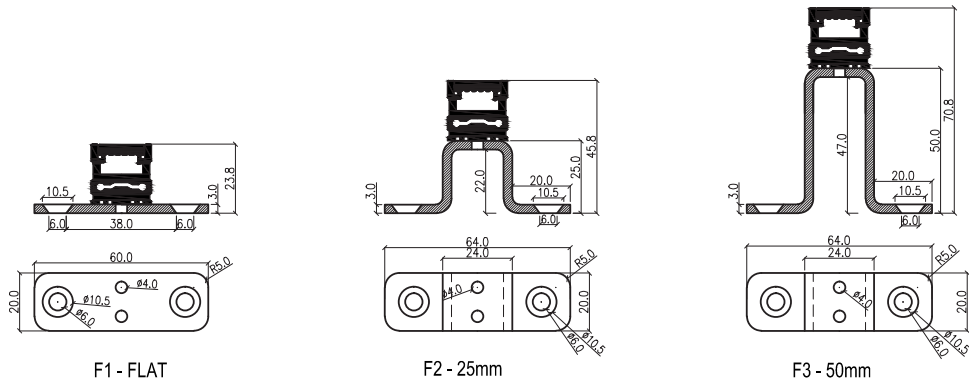

**FORTIS**

**Specification Drawing**

**FORTIS**

**MOUNTING HINGE**

**FLAT MOUNTING PLATE**

**FULL SET WITH IP67 END CAP**

**FORTIS**

**Available Lengths mm**