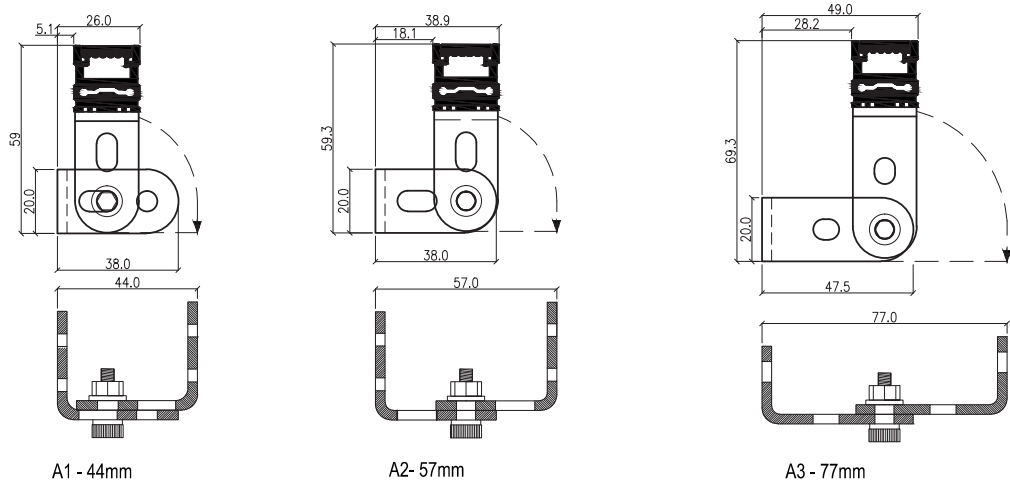

**FORTIS**

**Specification Drawing**

**FORTIS**

**MOUNTING HINGE**

**FLAT MOUNTING PLATE**

**FULL SET WITH IP67 END CAP**

**FORTIS**

**Available Lengths mm**