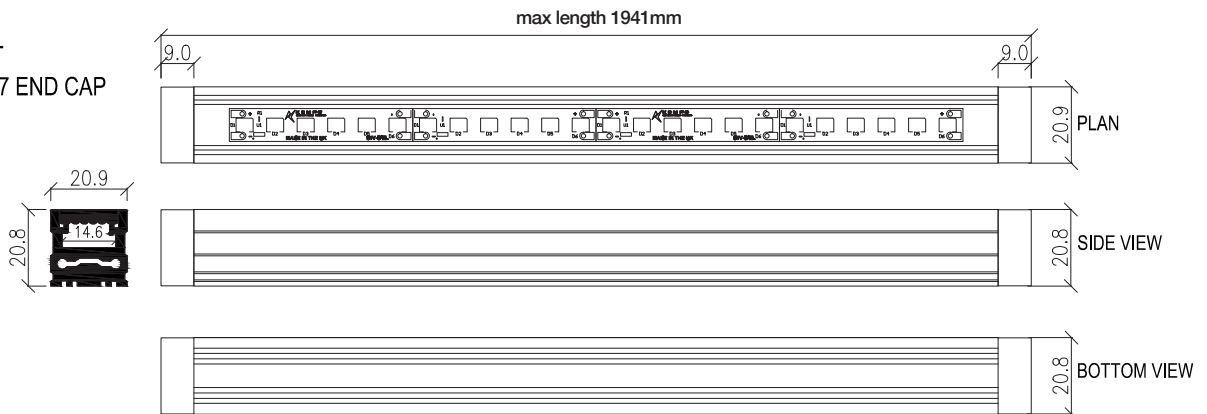

**FORTIS**

**Specification Drawing**

**FORTIS**

**MOUNTING HINGE**

**FLAT MOUNTING PLATE**

**FULL SET WITH IP67 END CAP**

**FORTIS**

**Available Lengths mm**