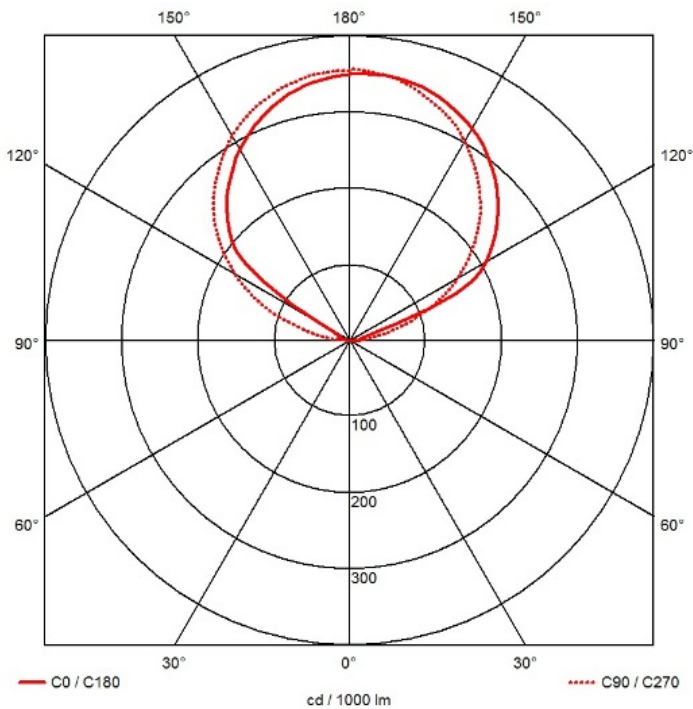

Technical information

FORTIS

Product Specification	FORTIS
Lumen Output (based on 4000k)	1369 - 876 - 480
Watts (per mtr)	17W - 11W - 7W - (RGBW & RGBA 19W)
Efficacy (Based on 4000K @17W)	72lm/W
Colours	2200K - 2400K - 2700K - 3000K - 3500K - 4000K - 5000K - 5700K - Dynamic White - RGBW - RGBA
CRI	80>
LED Chip	OSRAM Duris S2 (exc 2200K - 2400K) - Rohm RGB & Luxeon 3535 (RGBW only)
Binning	3 Step MacAdam
Dimming	0-10V - DALI - DMX - SWITCHED
Input Voltage	230V AC
Output Voltage	24V
Beam Angles	160°
Lifetime @ LM80	50,000hrs @ 25°C
Operating Temp	- 25°C to 75°C
IP Rating	IP67
Cover/Lens	Opal Polycarbonate
Finish	Silver Anodised Aluminium
Mounting	Fixed or Adjustable Brackets
Exterior Connection	IP68
Lengths	Max 1941mm

Photometrics

Specifications are subject to change without prior notice. Please refer to our website for the most up to date version.

FORTIS