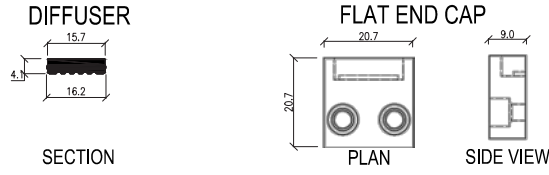

Specification Drawing

FORTIS