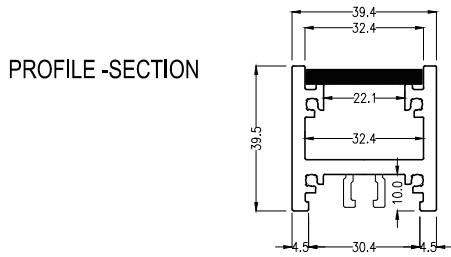

Specification Drawing

ALPHEUS 2