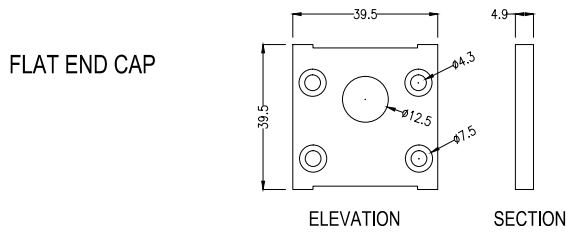

Specification Drawing

ALPHEUS 2