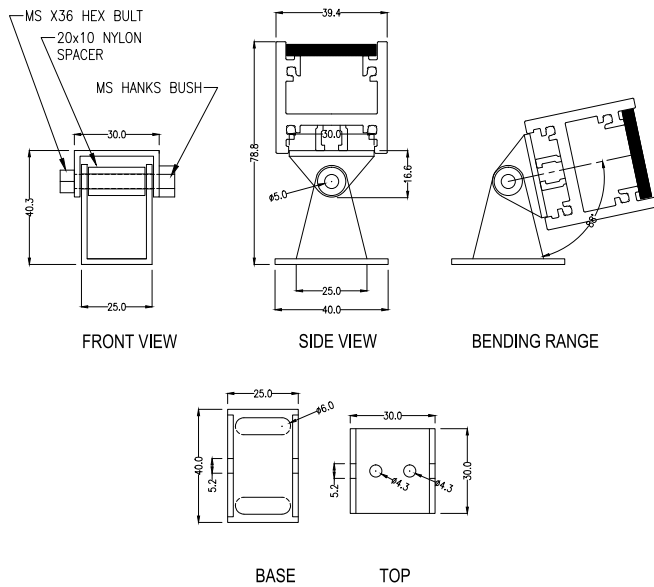

Finish

Anodised Aluminium **AA**
Black **B**
White **W**

Accessories

None **N**
Cowl **C**
Louvre **L**
Cowl & Louvre **CL**

Lens

Clear **C**
Frosted **F**

O/a Lengths

1245mm **1245**
845mm **845**
445mm **445**

Please contact our sales team on **+44(0)113 263 9039** for further assistance.

ALPHAЕUS 2

Specification Drawing

ALPHEUS 2

STAINLESS STEEL ADJUSTABLE BRACKET

STAINLESS STEEL FIXED BRACKET

ALPHEUS 2

Typical Installations