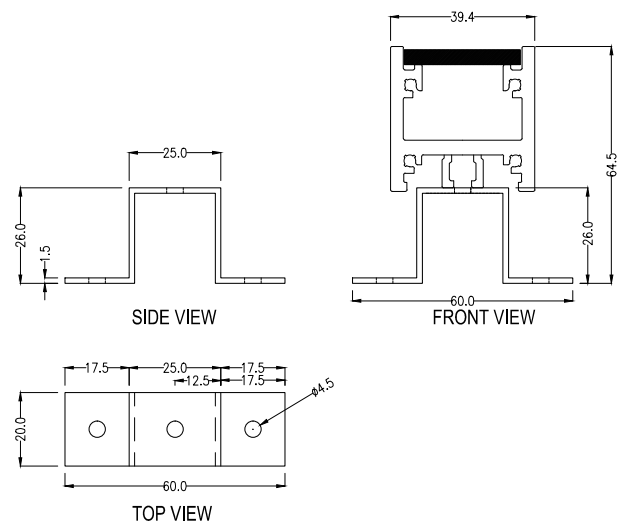

Finish

Anodised Aluminium **AA**
Black **B**
White **W**

Accessories

None **N**
Cowl **C**
Louvre **L**
Cowl & Louvre **CL**

Lens

Clear **C**
Frosted **F**

O/a Lengths

1245mm **1245**
845mm **845**
445mm **445**

Please contact our sales team on **+44(0)113 263 9039** for further assistance.

ALPHAЕUS 2

Specification Drawing

ALPHEUS 2

STAINLESS STEEL ADJUSTABLE BRACKET

STAINLESS STEEL FIXED BRACKET

ALPHEUS 2

Typical Installations