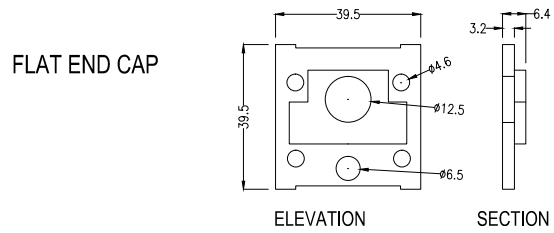

Specification Drawing

ALPHEUS 2