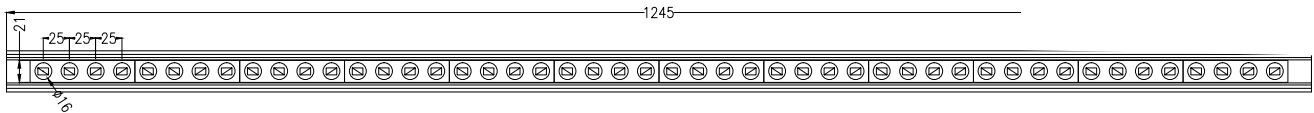

STAINLESS STEEL FIXED BRACKET