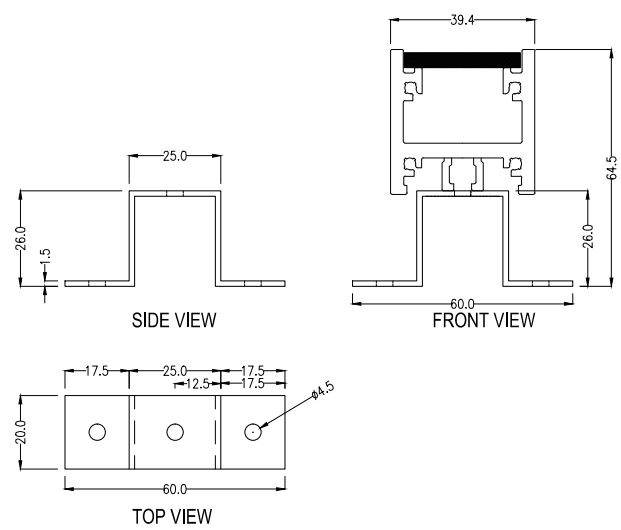

STAINLESS STEEL FIXED BRACKET