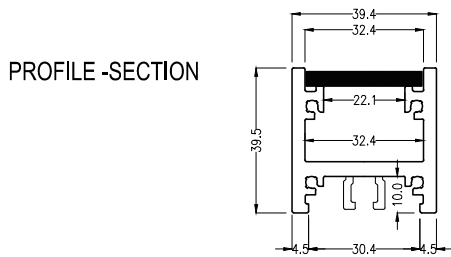

ALPHAЕUS 2

Technical information

ALPHAЕUS 2

Product Specification	Alphaeus 2
Watts (per mtr)	24W
Drive Current (mA)	350
Output	Constant Current
Colours	RGBW - RGBA
CRI	80>
LED Chip	Dominant RGB plus Luxeon 3535L
No of LEDs per mtr	48
Dimming	DALI - DMX
Beam Angles	18° - 30° - 53° - 21°x30°
Lifetime @ LM80	50,000hrs @ 25°C
Operating Temp	- 25°C to 50°C
IP Rating	IP67
Cover/Lens	Toughened Clear Glass - Toughened Frosted Glass
Finish	Silver Anodised Aluminium - Black - White
Mounting	Fixed or Adjustable Brackets
Weight	2.6Kg per mtr

Photometrics

**DETAILS UNDER
DEVELOPMENT**

Specifications are subject to change without prior notice. Please refer to our website for the most up to date version.

ALPHAЕUS 2

Specification Drawing

ALPHAEUS 2