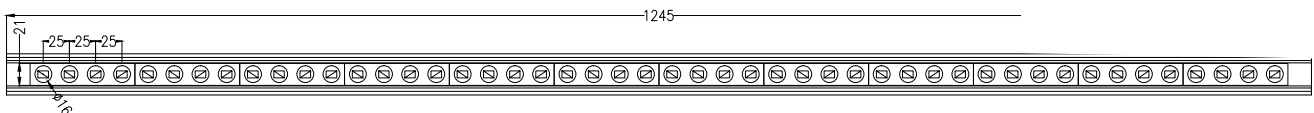

STAINLESS STEEL FIXED BRACKET