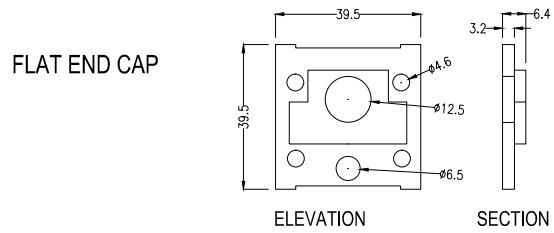

ALPHAЕUS 2

Technical information

ALPHAЕUS 2

Product Specification	Alphaeus 2
Watts (per mtr)	24W
Drive Current (mA)	350
Output	Constant Current
Colours	RGBW - RGBA
CRI	80>
LED Chip	Dominant RGB plus Luxeon 3535L
No of LEDs per mtr	48
Dimming	DALI - DMX
Beam Angles	18° - 30° - 53° - 21°x30°
Lifetime @ LM80	50,000hrs @ 25°C
Operating Temp	- 25°C to 50°C
IP Rating	IP67
Cover/Lens	Toughened Clear Glass - Toughened Frosted Glass
Finish	Silver Anodised Aluminium - Black - White
Mounting	Fixed or Adjustable Brackets
Weight	2.6Kg per mtr

Photometrics

**DETAILS UNDER
DEVELOPMENT**

Specifications are subject to change without prior notice. Please refer to our website for the most up to date version.

ALPHAЕUS 2

Specification Drawing

ALPHAEUS 2