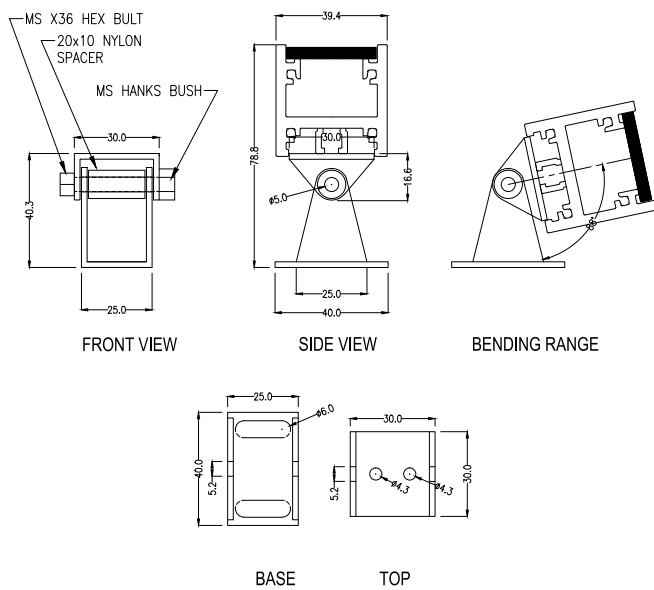

STAINLESS STEEL ADJUSTABLE BRACKET