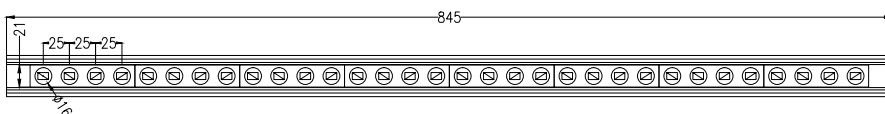

STAINLESS STEEL FIXED BRACKET