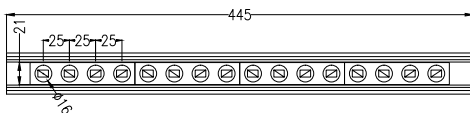

STAINLESS STEEL FIXED BRACKET