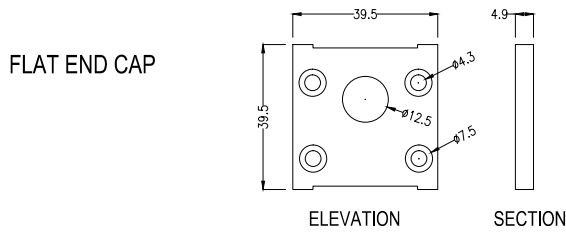

ALPHAЕUS 2

Technical information

ALPHAЕUS 2

Product Specification	Alphaeus 2
Watts (per mtr)	24W
Drive Current (mA)	350
Output	Constant Current
Colours	RGBW - RGBA
CRI	80>
LED Chip	Dominant RGB plus Luxeon 3535L
No of LEDs per mtr	48
Dimming	DALI - DMX
Beam Angles	18° - 30° - 53° - 21°x30°
Lifetime @ LM80	50,000hrs @ 25°C
Operating Temp	- 25°C to 50°C
IP Rating	IP67
Cover/Lens	Toughened Clear Glass - Toughened Frosted Glass
Finish	Silver Anodised Aluminium - Black - White
Mounting	Fixed or Adjustable Brackets
Weight	2.6Kg per mtr

Photometrics

**DETAILS UNDER
DEVELOPMENT**

Specifications are subject to change without prior notice. Please refer to our website for the most up to date version.

ALPHAЕUS 2

Specification Drawing

ALPHAEUS 2