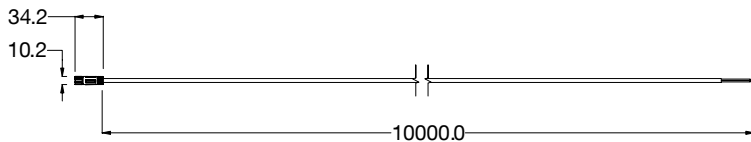

Alphaeus 3 fittings are provided with a 300mm cable with Male plug connector. Extension cables with Female socket connector must be purchased separately.

Order Code	Description	Compatible Products
CA051	M8 female 2 core assembly, PUR, 10000mm	ALP3-MO50