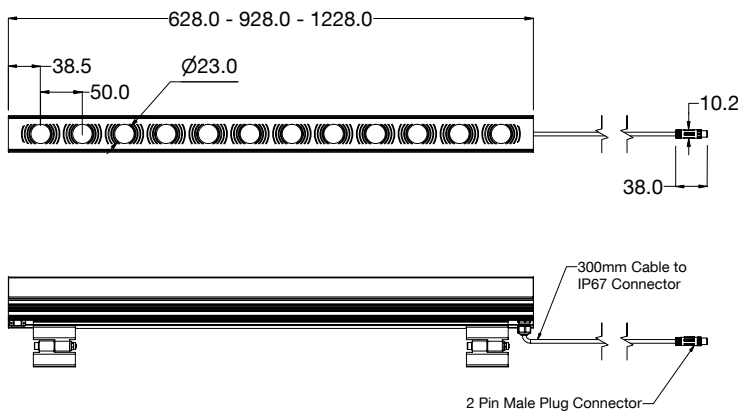

None	<b>X</b>
Cowl	<b>C</b>

**Length**

1228mm	<b>1228</b>
928mm	<b>928</b>
628mm	<b>628</b>

\* Special anodised aluminium colour finishes available on request

**ALP3-MO50**

Rev 6 - 05/20

## Specification Drawings

### Extension Lead

Alphaeus 3 fittings are provided with a 300mm cable with Male plug connector. Extension cables with Female socket connector must be purchased separately.

Order Code	Description	Compatible Products
CA051	M8 female 2 core assembly, PUR, 10000mm	ALP3-MO50