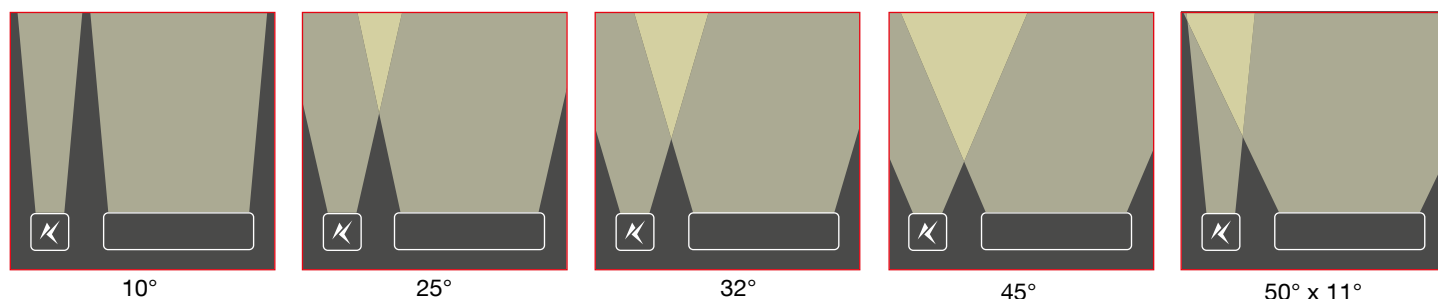

Technical Information

Product Specification	ALP3 - MO50		
Lumen Output (lm) - (4000K 80CRI - 1228mm)	2775	3592	5059
Power - 4000K - 1228mm (W)	24	36	48
Drive Current (mA)	700mA	1050mA	1400mA
Colours	2200K - 2700K - 3000K - 3500K - 4000K - 5000K - 5700K Red - Green - Royal Blue - Blue - Amber		
CRI	>80 - >90		
LED Chip	Luxeon ZES		
LED's Per Fitting (1228mm)	24		
Control	Switched - 0-10V - DALI - Phase - Bluetooth		
Beam Angles	10° - 25° - 32° - 45° - 50°x11°		
Lifetime @ LM80	50,000hrs @ 25°C		
Operating Temperature	25°C to 55°C		
IP Rating	IP67		
Lens	Toughened Screen Printed Clear Glass		
Finish	Anodised Aluminium - Black Anodised Aluminium		
Mounting	Adjustable Brackets		
Weight (kg/m)	2.30kg		

Beam Angle Diagrams