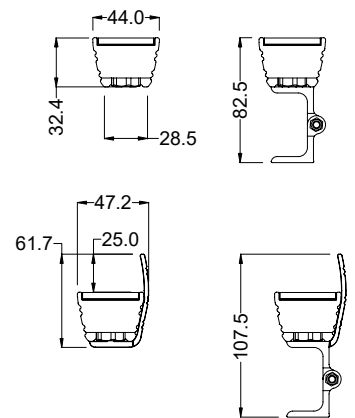

None	<b>X</b>
Cowl	<b>C</b>

**Length**

1228mm	<b>1228</b>
928mm	<b>928</b>
628mm	<b>628</b>

\* Special anodised aluminium colour finishes available on request

**ALP3-MO50**

Rev 6 - 05/20

## Specification Drawings

### Extension Lead

Alphaeus 3 fittings are provided with a 300mm cable with Male plug connector. Extension cables with Female socket connector must be purchased separately.

Order Code	Description	Compatible Products
CA051	M8 female 2 core assembly, PUR, 10000mm	ALP3-MO50

### Fitting End Views