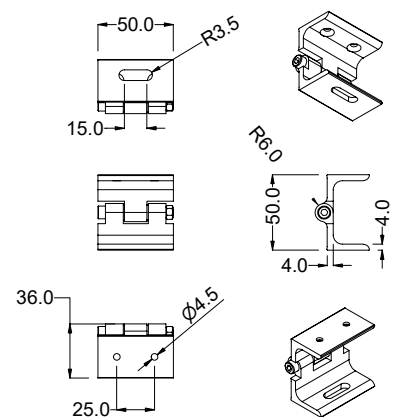

Adjustable Bracket

Complies with EN60598-1 and pertinent regulations

Please contact our sales team on **+44(0)113 263 9039** for further assistance

Specifications are subject to change without prior notice. Please refer to our website for most up to date version

ALP3-MO50

Rev 6 - 05/20