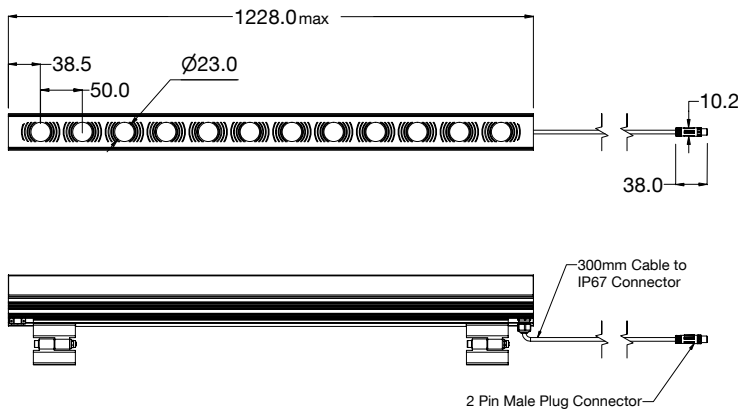

None	<b>X</b>
Cowl	<b>C</b>

**Length**

1228mm - 1128mm - 1028mm - 928mm - 828mm - 728mm -  
628mm - 528mm - 428mm - 328mm - 228mm - 128mm

\* Special anodised aluminium colour finishes available on request

## Specification Drawings