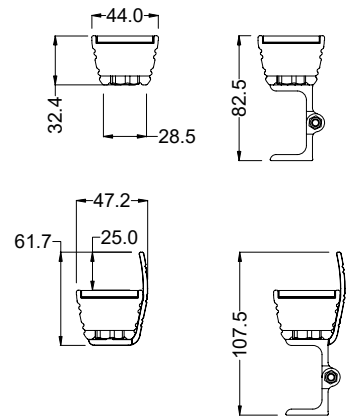

Fitting End Views