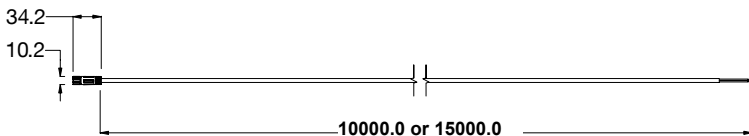

Extension Lead

Alphaeus 3 fittings are provided with a 300mm cable with Male plug connector. Extension cables with Female socket connector must be purchased separately.

Order Code	Description	Compatible Products
CA051	M8 female 2 core assembly, PUR, 10000mm	ALP3-MO50
CA122	M8 female 2 core assembly, PUR, 15000mm	ALP3-MO50

Complies with EN60598-1 and pertinent regulations

Please contact our sales team on +44(0)113 263 9039 for further assistance

Specifications are subject to change without prior notice. Please refer to our website for most up to date version

ALP3-MO50

Rev 8 - 08/21