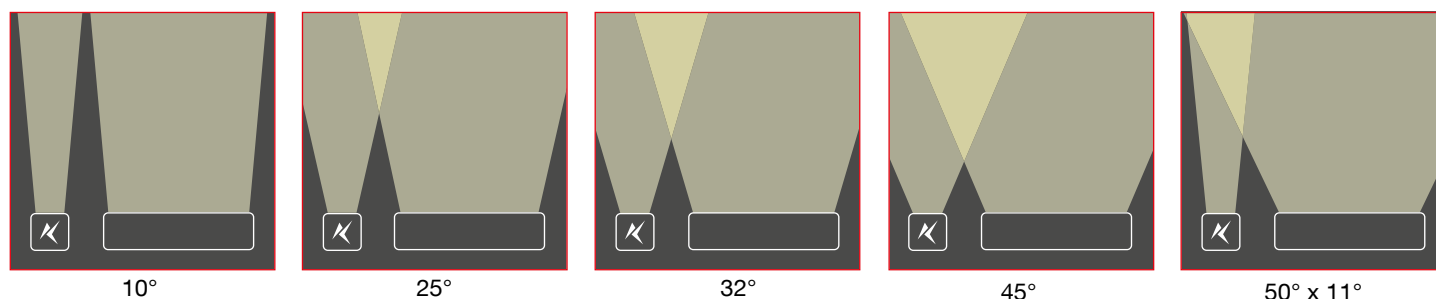

Technical Information

Product Specification	ALP3 - MO50		
Lumen Output (lm) - (4000K 80CRI - 1228mm)	2775	3592	5059
Power - 4000K - 1228mm (W)	24	36	48
Drive Current (mA)	700mA	1050mA	1400mA
Colours	2200K - 2700K - 3000K - 3500K - 4000K - 5000K - 5700K Red - Green - Royal Blue - Blue - Amber		
CRI	>80 - >90		
LED Chip	Luxeon ZES		
LED's Per Fitting (1228mm)	24		
Control	Switched - 0-10V - DALI - Phase - Bluetooth		
Beam Angles	10° - 25° - 32° - 45° - 50°x11°		
Lifetime @ LM80	50,000hrs @ 25°C		
Operating Temperature	25°C to 55°C		
IP Rating	IP67		
Lens	Toughened Screen Printed Clear Glass		
Finish	Anodised Aluminium - Black Anodised Aluminium		
Mounting	Adjustable Brackets		
Weight (kg/m)	2.30kg		

Beam Angle Diagrams

ALP3-MO50