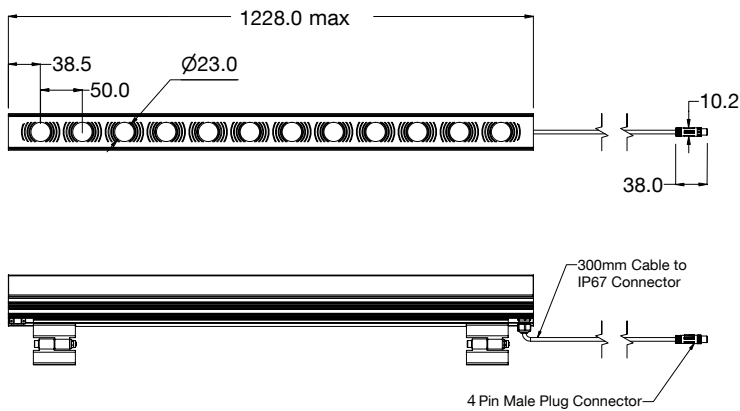

**Length**

1228mm - 1128mm - 1028mm - 928mm - 828mm - 728mm -  
 628mm - 528mm - 428mm - 328mm - 228mm - 128mm

\* 2200K not available in CRI >90 - 5700K Not Available in CRI >80

\*\* Special anodised aluminium colour finishes available on request

## Specification Drawings