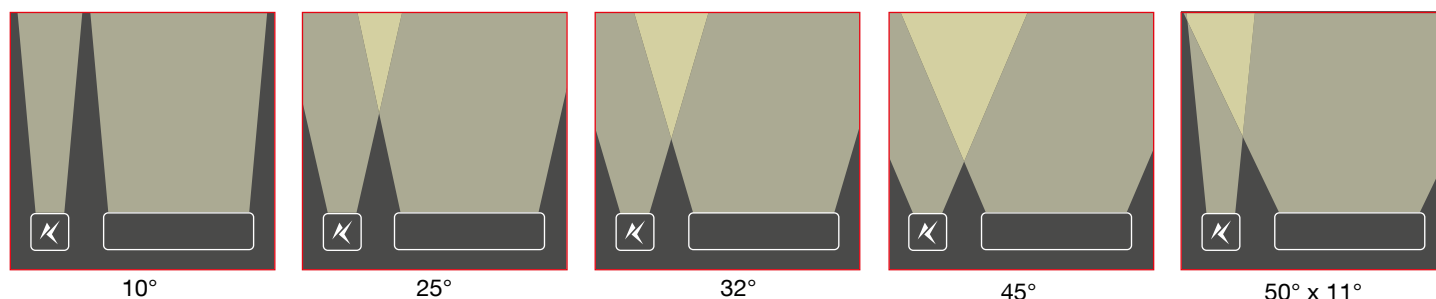

Technical Information

Product Specification	ALPHAEUS 3 - DW50	
Lumen Output (lm) - (4000K - 1228mm)	1650	2200
Power - 4000K - 1228mm (W)	30 (15W/Ch)	42 (21W/Ch)
Drive Current (mA)	500mA	700mA
Colours	Dynamic White Combination of - 2200K - 2700K - 3000K - 4000K - 5700K	
CRI	>80 - >90	
LED Chip	Luxeon ZES	
LED's Per Fitting (1228mm)	24 (12 each colour)	
Control	0-10V - DALI - DMX - Bluetooth	
Beam Angles	10° - 25° - 32° - 45° - 50°x11°	
Lifetime @ LM80	50,000hrs @ 25°C	
Operating Temperature	25°C to 55°C	
IP Rating	IP67	
Lens	Toughened Screen Printed Clear Glass	
Finish	Anodised Aluminium - Black Anodised Aluminium	
Mounting	Adjustable Brackets	
Weight (kg/m)	2.30kg	

Beam Angle Diagrams

ALP3-DW50