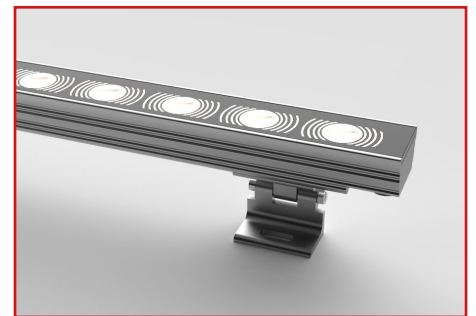

Applications

- Facades
- Wall Washing
- Landscapes

Features

- IP67
- Colour temperatures from 2200K to 5700K available
- Various dimming options
- Luxeon LEDs
- >80 & >90 CRI options
- 50mm Pitch
- 12 different fitting lengths
- Various Beam Angles
- Adjustable brackets
- Constant current
- 50,000 hrs @ LM80 lifetime
- Toughened screen printed glass
- Solid aluminium body for thermal management

Benefits

- Suitable for exterior use
- Various power options
- 0-10V - DALI - DMX - Bluetooth
- High performance LED
- Excellent colour rendering
- Beam angles of 10° - 25° - 32° - 45° - 50°x11° available
- Remote drivers up to 50m from fitting
- ROHS Compliant
- Designed & manufactured in the UK

ALP3-DW50