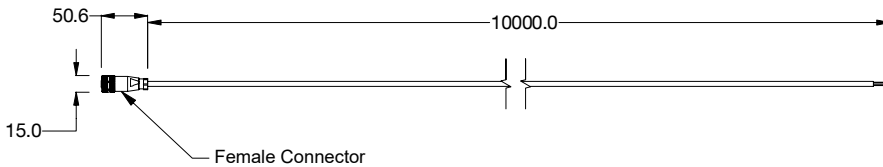

Anti-Glare

None X
 Cowl C

Length

1227mm 1227
 927mm 927
 627mm 627

* 2200K not available in CRI >90 - 5700K Not Available in CRI >80

** Special anodised aluminium colour finishes available on request

ALP3-DW50

Specification Drawings

Fitting End Views

Extension Lead

Adjustable Bracket

Alphaeus 3 fittings are provided with a 300mm cable with Male connector. Extension cables with Female connector must be purchased separately.