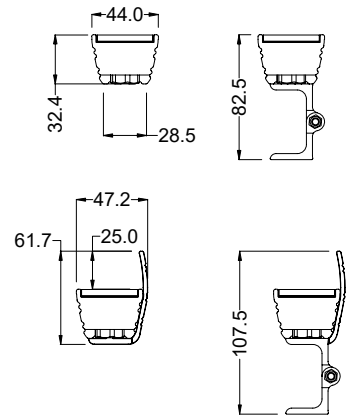

Anti-Glare

None X
 Cowl C

Length

1227mm 1227
 927mm 927
 627mm 627

* 2200K not available in CRI >90 - 5700K Not Available in CRI >80

** Special anodised aluminium colour finishes available on request

ALP3-DW50

Specification Drawings

Fitting End Views

Extension Lead

Adjustable Bracket

Alphaeus 3 fittings are provided with a 300mm cable with Male connector. Extension cables with Female connector must be purchased separately.