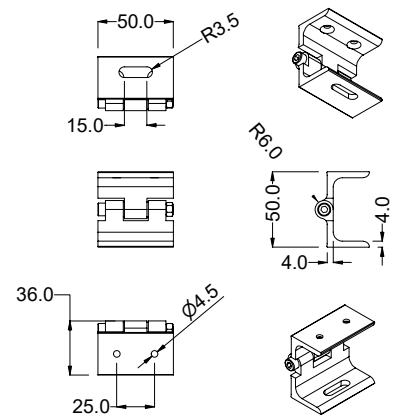

Specification Drawings

Fitting End Views

Extension Lead

Adjustable Bracket

Alphaeus 3 fittings are provided with a 300mm cable with Male connector. Extension cables with Female connector must be purchased separately.

Order Code	Description	Compatible Products
KL-JE2F10	2 Way 10m Extension Lead - Female Connector to Bare Ends	ALP3-MO50/ALP3-MO25
KL-JE5F10	5 Way 10m Extension Lead - Female Connector to Bare Ends	ALP3-DW50/ALP3-DW25