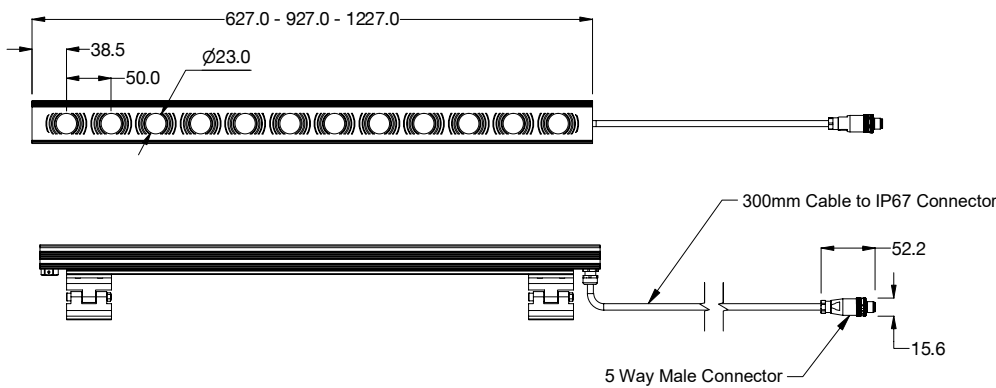

Anti-Glare

None X
 Cowl C

Length

1227mm 1227
 927mm 927
 627mm 627

* 2200K not available in CRI >90 - 5700K Not Available in CRI >80

** Special anodised aluminium colour finishes available on request

ALP3-DW50

Specification Drawings

Fitting End Views

Extension Lead

Adjustable Bracket

Alphaeus 3 fittings are provided with a 300mm cable with Male connector. Extension cables with Female connector must be purchased separately.