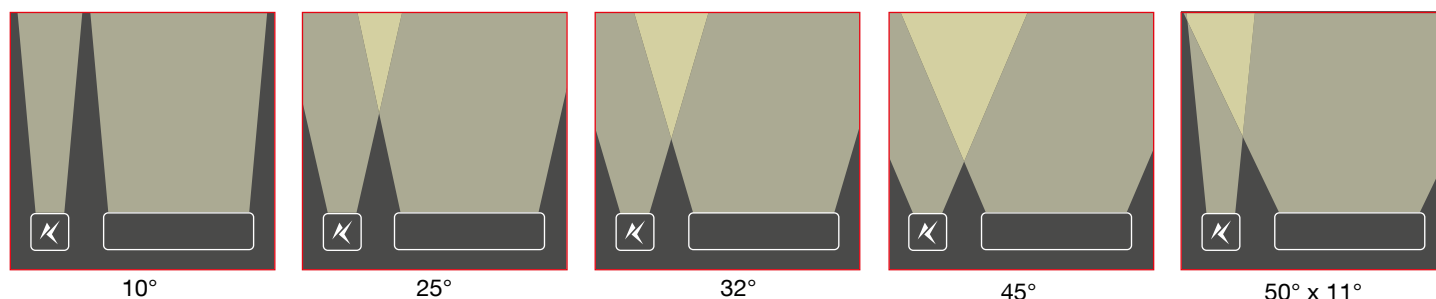

Technical Information

Product Specification	ALPHAEUS 3 - DW50	
Lumen Output (lm) - (4000K - 1227mm)	1650	2200
Power - 4000K - 1227mm (W)	30 (15W/Ch)	42 (21W/Ch)
Drive Current (mA)	500mA	700mA
Colours	Dynamic White Combination of -2200K - 2700K - 3000K - 4000K - 5700K	
CRI	>80 - >90	
LED Chip	Luxeon ZES	
LED's Per Fitting (1227mm)	24 (12 each colour)	
Control	0-10V - DALI - DMX - Bluetooth	
Beam Angles	10° - 25° - 32° - 45° - 50°x11°	
Lifetime @ LM80	50,000hrs @ 25°C	
Operating Temperature	25°C to 55°C	
IP Rating	IP67	
Lens	Toughened Screen Printed Clear Glass	
Finish	Anodised Aluminium - Black Anodised Aluminium	
Mounting	Adjustable Brackets	
Weight (kg/m)	2.30kg	

Beam Angle Diagrams

ALP3-DW50