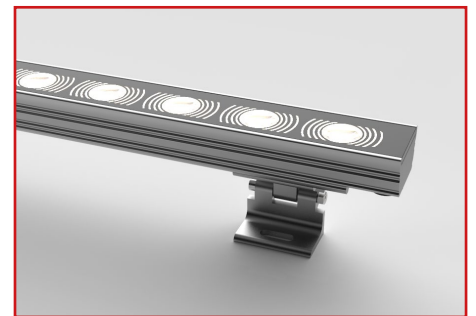

Applications

- Facades
- Wall Washing
- Landscapes

Features

- IP67
- Colour temperatures from 2200K to 5700K available
- Various dimming options
- Luxeon LEDs
- >80 & >90 CRI options
- 50mm Pitch
- 3 different fitting lengths
- Various Beam Angles
- Adjustable brackets
- Constant current
- 50,000 hrs @ LM80 lifetime
- Toughened screen printed glass
- Solid aluminium body for thermal management

Benefits

- Suitable for exterior use
- Various power options
- 0-10V - DALI - DMX - Bluetooth
- High performance LED
- Excellent colour rendering
- Beam angles of 10° - 25° - 32° - 45° - 50°x11° available
- Remote drivers up to 50m from fitting
- ROHS Compliant
- Designed & manufactured in the UK

ALP3-DW50

Technical Information

Product Specification	ALPHAEUS 3 - DW50	
Lumen Output (lm) - (4000K - 1227mm)	1650	2200
Power - 4000K - 1227mm (W)	30 (15W/Ch)	42 (21W/Ch)
Drive Current (mA)	500mA	700mA
Colours	Dynamic White Combination of -2200K - 2700K - 3000K - 4000K - 5700K	
CRI	>80 - >90	
LED Chip	Luxeon ZES	
LED's Per Fitting (1227mm)	24 (12 each colour)	
Control	0-10V - DALI - DMX - Bluetooth	
Beam Angles	10° - 25° - 32° - 45° - 50°x11°	
Lifetime @ LM80	50,000hrs @ 25°C	
Operating Temperature	25°C to 55°C	
IP Rating	IP67	
Lens	Toughened Screen Printed Clear Glass	
Finish	Anodised Aluminium - Black Anodised Aluminium	
Mounting	Adjustable Brackets	
Weight (kg/m)	2.30kg	

Specification Drawings

Fitting End Views

Extension Lead

Adjustable Bracket

Alphaeus 3 fittings are provided with a 300mm cable with Male connector. Extension cables with Female connector must be purchased separately.