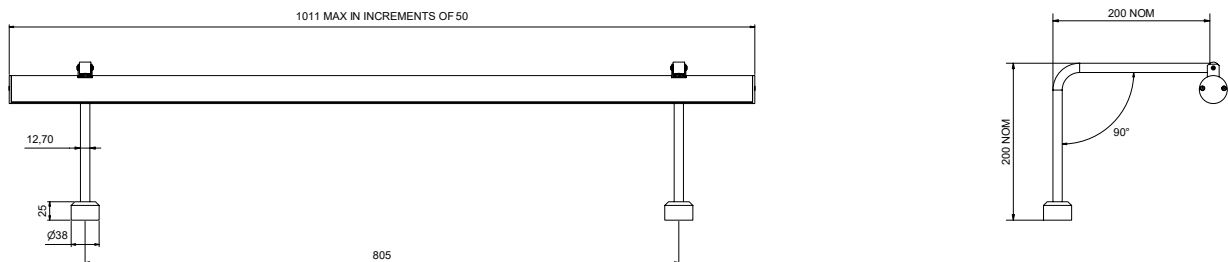

Technical Information

Product Specification	Specification		
Power (W/m)	7	11	17
Lumen output (lm/m) based on 4000k	800	1460	2282
Efficacy (lm/W) based on 4000K	114	132	132
Input Voltage (V)	24V		
Colours	2400K - 2700K - 3000K - 4000K - 5000K - 5700K		
CRI	>80 - >90		
LED Chip	Osram Duris S2		
Binning	3 Sep MacAdam		
Control	Switched - 0-10V - DALI - Casambi (Bluetooth)		
Lifetime @ LM80	50,000 hrs @ 25°C		
Operating Temperature	-25°C to 50°C		
IP Rating	IP54 - IP65		
Cover/Lens	Clear Acrylic - Opal Acrylic		
Finish	White - Black - Bronze (Custom colours available on request)		
Mounting	Straight or 90° Arm - Adjustable (Different angles available on request)		

Specification Drawings

Straight Arm

90° Arm

Product Selector

KL-REG1-M-50-90-D-O-54-WH-S-1011

* 2400K not available in IP65

** Tolerances in CCT with IP65 products can occur due to manufacturing process

Please contact our sales team on **+44(0)113 263 9039** for further assistance