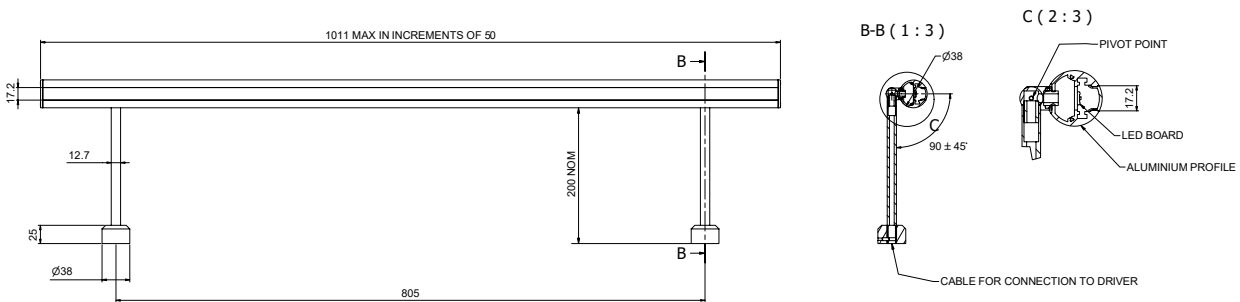

Technical Information

Product Specification	Specification		
Power (W/m)	7	11	17
Lumen output (lm/m) based on 4000k	800	1460	2282
Efficacy (lm/W) based on 4000K	114	132	132
Input Voltage (V)	24V		
Colours	2400K - 2700K - 3000K - 4000K - 5000K - 5700K		
CRI	>80 - >90		
LED Chip	Osram Duris S2		
Binning	3 Sep MacAdam		
Control	Switched - 0-10V - DALI - Casambi (Bluetooth)		
Lifetime @ LM80	50,000 hrs @ 25°C		
Operating Temperature	-25°C to 50°C		
IP Rating	IP54 - IP65		
Cover/Lens	Clear Acrylic - Opal Acrylic		
Finish	White - Black - Bronze (Custom colours available on request)		
Mounting	Straight or 90° Arm - Adjustable (Different angles available on request)		

Specification Drawings

Straight Arm

90° Arm

Product Selector

KL-REG1-M-50-90-D-O-54-WH-S-1011

* 2400K not available in IP65

** Tolerances in CCT with IP65 products can occur due to manufacturing process

Please contact our sales team on **+44(0)113 263 9039** for further assistance