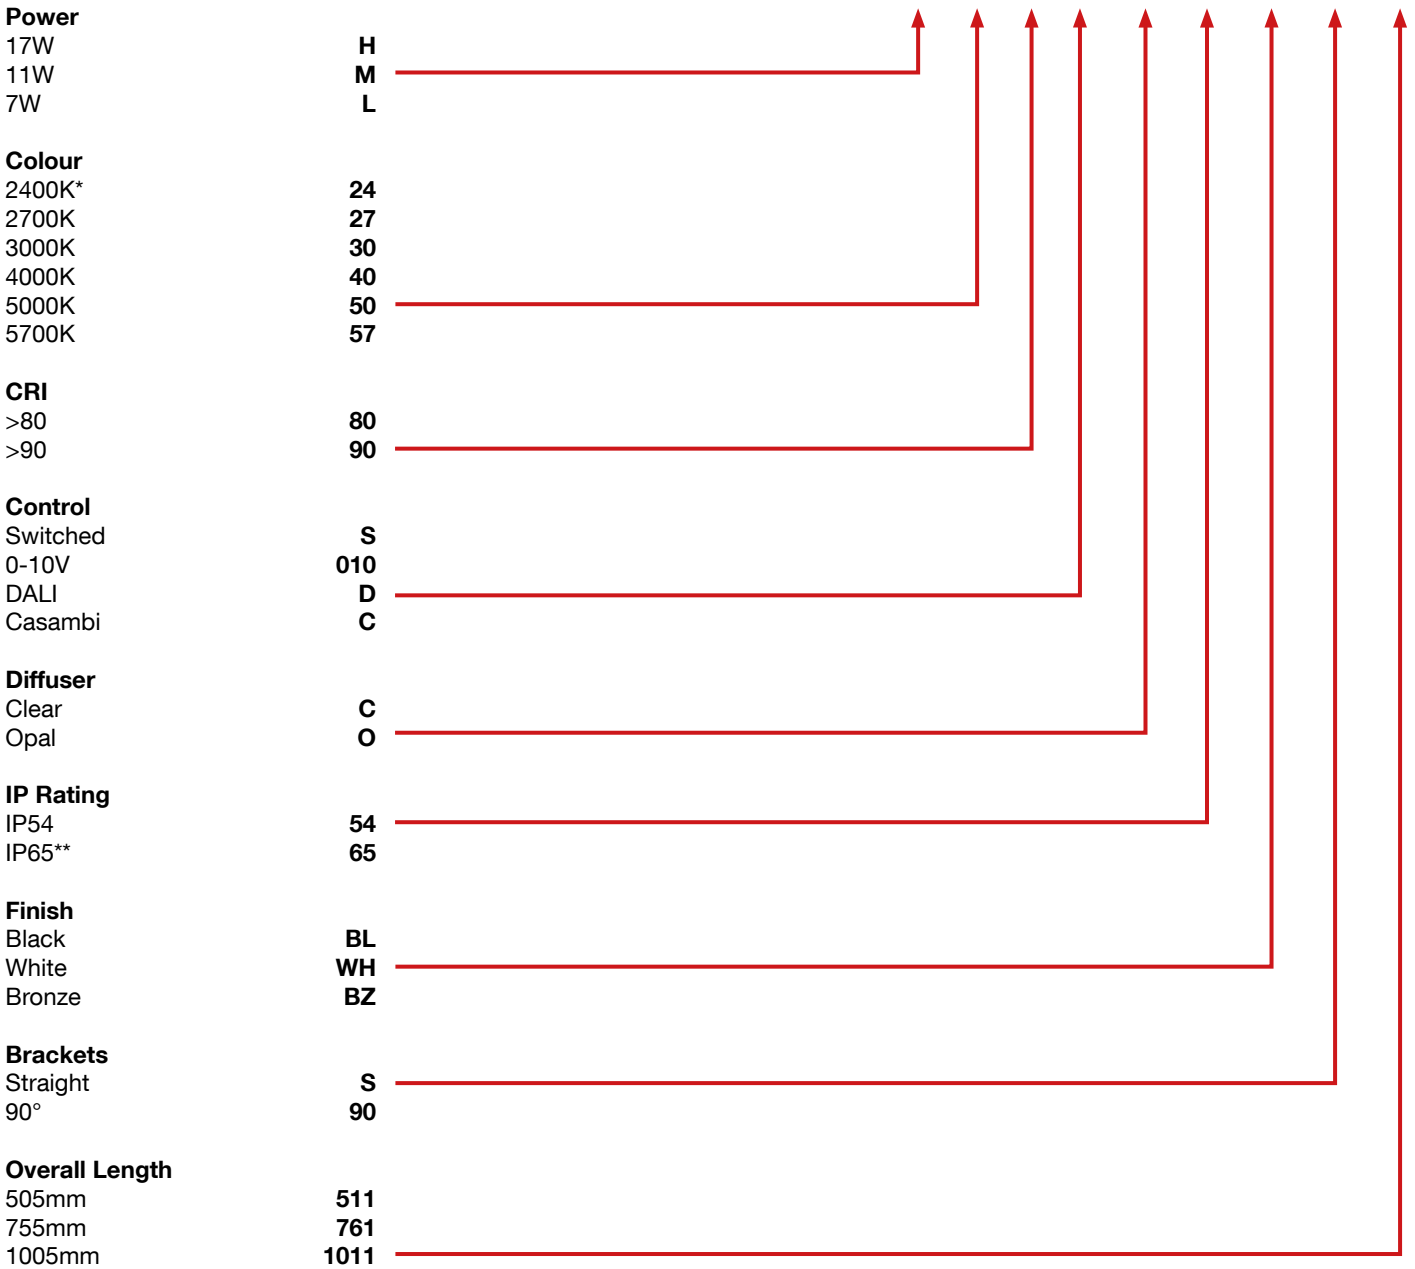

Applications

- Retail
- Museums
- Display
- Signage
- Hospitality
- Book Cases

Features

- Available in 2400K, 2700K, 3000K, 4000K, 5000K & 5700K
- 114 - 132 lumens per Watt
- CRI >80 - >90
- Dimmable via DALI - 0-10V
- IP54 - IP67
- Straight or 90° angle arm
- Various power options
- -25°C to 50°C operating temperature
- 5 year Warranty

Technical Information

Product Specification	Specification		
Power (W/m)	7	11	17
Lumen output (lm/m) based on 4000k	800	1460	2282
Efficacy (lm/W) based on 4000K	114	132	132
Input Voltage (V)	24V		
Colours	2400K - 2700K - 3000K - 4000K - 5000K - 5700K		
CRI	>80 - >90		
LED Chip	Osram Duris S2		
Binning	3 Sep MacAdam		
Control	Switched - 0-10V - DALI - Casambi (Bluetooth)		
Lifetime @ LM80	50,000 hrs @ 25°C		
Operating Temperature	-25°C to 50°C		
IP Rating	IP54 - IP65		
Cover/Lens	Clear Acrylic - Opal Acrylic		
Finish	White - Black - Bronze (Custom colours available on request)		
Mounting	Straight or 90° Arm - Adjustable (Different angles available on request)		

Specification Drawings

Straight Arm

90° Arm

Product Selector

KL-REG1-M-50-90-D-O-54-WH-S-1011

* 2400K not available in IP65

** Tolerances in CCT with IP65 products can occur due to manufacturing process

Please contact our sales team on **+44(0)113 263 9039** for further assistance