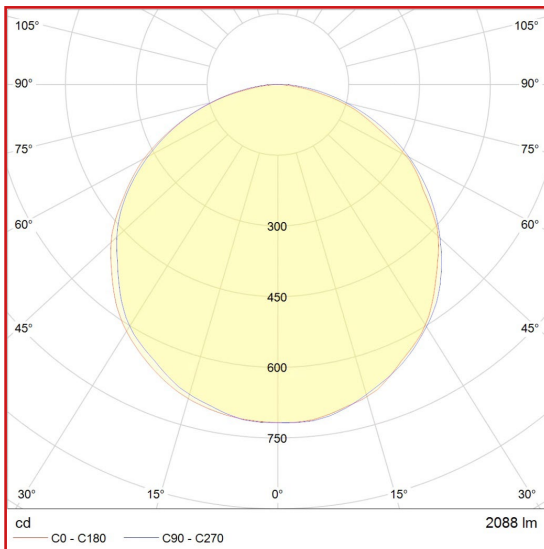

Technical Information

Product Specification	Medium Power	High Power
Lumen Output (lm/m) based on 4000K	1123	2088
Power per Channel (W/m)	17	22
Efficacy (lm/w) based on 4000K	66	94
Input Voltage	24V	
Colour	Dynamic White	
CRI	>80	
LED Chip	Luxeon 3014	
Binning	3 Step MacAdam	
Beam Angle	160°	
Lifetime @ LM80	50,000hrs @ 25°C	
Operating Temp	-25°C to 55°C	
IP Rating	IP67	
Cover/Lens	Opal Polycarbonate	
Finish	Silver Anodised Aluminium	
Mounting	Fixed or Adjustable Brackets	
Exterior Connection	IP68	
Lengths	Various - Max 1941mm	

Photometrics

FORTIS-DW