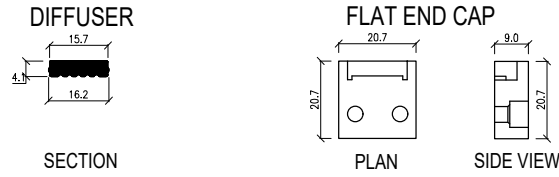

Specification Drawings