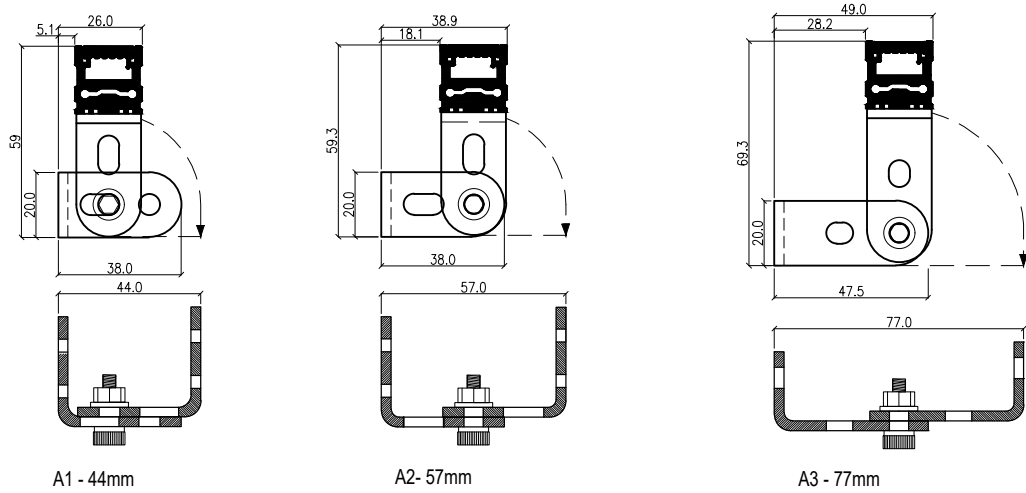

ADJUSTABLE