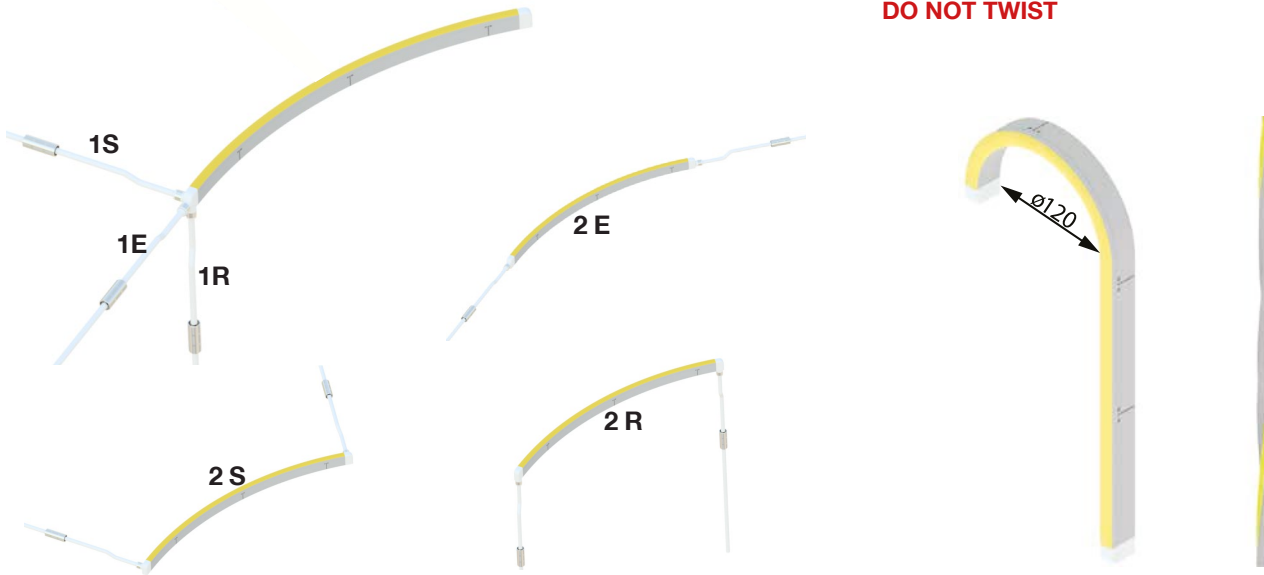

Cable Entry

- 1 End Feed
- 1 Side Feed
- 1 Rear Feed
- 2 End Feed
- 2 Side Feed
- 2 Rear Feed

- 1E
- 1S
- 1R
- 2E
- 2S
- 2R

Length

TBC

####

Specification Drawings

FLEXUS 2

Fixing Accessories

Kemps Code	Description
FX2-SAP-2000	Serrated Aluminium Profile 2000mm
FX2-SAP-1000	Serrated Aluminium Profile 1000mm
FX2-SAP-0500	Serrated Aluminium Profile 500mm
FX2-SAP-0020	Serrated Aluminium Profile 20mm
FX2-FSP-1000	Flexible Serrated Aluminium Profile 1000mm
FX2-FSP-0500	Flexible Serrated Aluminium Profile 500mm
FX2-SRP-2000	Serrated Recessed Aluminium Profile 2000mm
FX2-SRP-1000	Serrated Recessed Aluminium Profile 1000mm
FX2-SRP-0500	Serrated Recessed Aluminium Profile 500mm
FX2-SRP-0020	Serrated Recessed Aluminium Profile 20mm
FX2-CMC	Ceiling Mounting Clip (to be ordered with Serrated Recessed Profile)
FX2-TPP-2000	Transparent Plastic Profile 2000mm
FX2-TPP-1000	Transparent Plastic Profile 1000mm
FX2-TPP-0500	Transparent Plastic Profile 500mm
FX2-TPP-0035	Transparent Plastic Profile 35mm
FX2-WPP-2000	White Plastic Profile 2000mm
FX2-WPP-1000	White Plastic Profile 1000mm
FX2-WPP-0500	White Plastic Profile 500mm
FX2-WPP-0050	White Plastic Profile 50mm
FX2-FSSP-0900	Flexible Stainless Steel Profile 900mm
FX2-FSSP-0500	Flexible Stainless Steel Profile 500mm
FX2-FSSP-0300	Flexible Stainless Steel Profile 300mm
FX2-FSSP-0100	Flexible Stainless Steel Profile 100mm

Cable Entry Options

Assembly Caution

Min Bending Dia. 120mm
DO NOT TWIST

Cable Entry Options

- 1E - 1 End Feed 2E - 2 End Feed
- 1S - 1 Side Feed 2S - 2 Side Feed
- 1R - 1 Rear Feed 2R - 2 Rear Feed

Additional Information