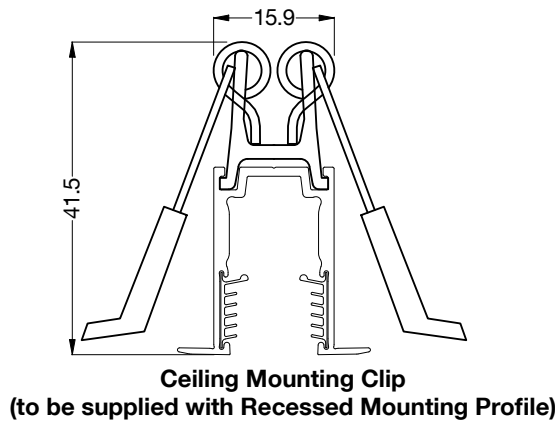

Technical Information

Product Specification	PIXEL DW
Bending	Horizontal
Colours	Dynamic White 2200-5700K (DW)
LED Chip	SMD
Binning	3 Step MacAdam
Voltage	24V DC
Watts/m	10 W/m
Typical Lumens (lm/m)	120-150 lm/m
Min Cut Length	166.7mm
Beam Angle	162°
IC Type	UCS2903
LED Qty/pixel	12(6+6)
Pixel /m	10
Control	SPI - DMX
IP Rating	IP67*
IK Rating	IK08
Operating Ambient Temperature	-20°C ~ 55°C
Material	PVC**
Lifetime @ Im80	50,000 hrs
Max Length - 1 Lead	Static=10m - Dynamic=15m

Cable Entry

- 1 End Feed
- 1 Side Feed
- 1 Rear Feed
- 2 End Feed
- 2 Side Feed
- 2 Rear Feed

- 1E
- 1S
- 1R
- 2E
- 2S
- 2R

Length

TBC

####

Specification Drawings

FLEXUS 2

Fixing Accessories

Kemps Code	Description
FX2-SAP-2000	Serrated Aluminium Profile 2000mm
FX2-SAP-1000	Serrated Aluminium Profile 1000mm
FX2-SAP-0500	Serrated Aluminium Profile 500mm
FX2-SAP-0020	Serrated Aluminium Profile 20mm
FX2-FSP-1000	Flexible Serrated Aluminium Profile 1000mm
FX2-FSP-0500	Flexible Serrated Aluminium Profile 500mm
FX2-SRP-2000	Serrated Recessed Aluminium Profile 2000mm
FX2-SRP-1000	Serrated Recessed Aluminium Profile 1000mm
FX2-SRP-0500	Serrated Recessed Aluminium Profile 500mm
FX2-SRP-0020	Serrated Recessed Aluminium Profile 20mm
FX2-CMC	Ceiling Mounting Clip (to be ordered with Serrated Recessed Profile)
FX2-TPP-2000	Transparent Plastic Profile 2000mm
FX2-TPP-1000	Transparent Plastic Profile 1000mm
FX2-TPP-0500	Transparent Plastic Profile 500mm
FX2-TPP-0035	Transparent Plastic Profile 35mm
FX2-WPP-2000	White Plastic Profile 2000mm
FX2-WPP-1000	White Plastic Profile 1000mm
FX2-WPP-0500	White Plastic Profile 500mm
FX2-WPP-0050	White Plastic Profile 50mm
FX2-FSSP-0900	Flexible Stainless Steel Profile 900mm
FX2-FSSP-0500	Flexible Stainless Steel Profile 500mm
FX2-FSSP-0300	Flexible Stainless Steel Profile 300mm
FX2-FSSP-0100	Flexible Stainless Steel Profile 100mm