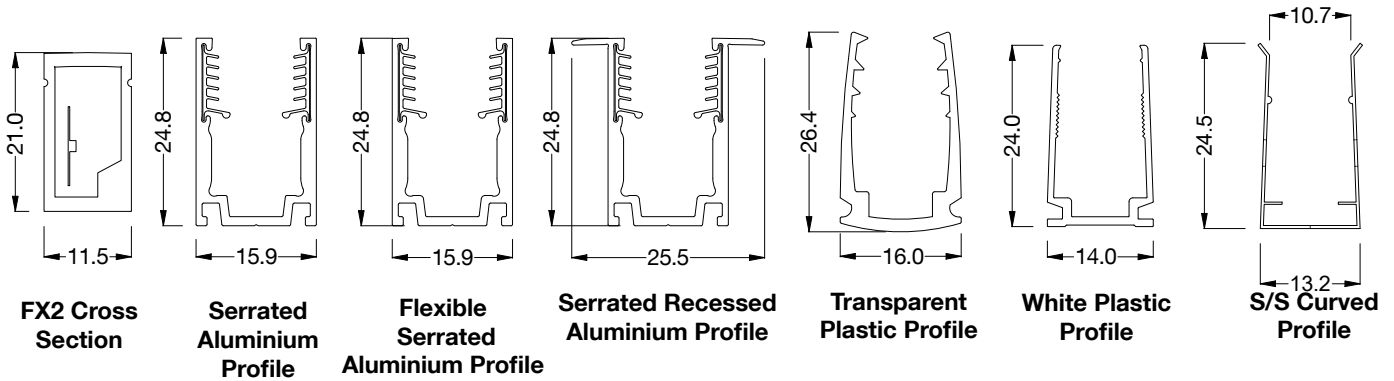

Technical Information

Product Specification	PIXEL DW
Bending	Horizontal
Colours	Dynamic White 2200-5700K (DW)
LED Chip	SMD
Binning	3 Step MacAdam
Voltage	24V DC
Watts/m	10 W/m
Typical Lumens (lm/m)	120-150 lm/m
Min Cut Length	166.7mm
Beam Angle	162°
IC Type	UCS2903
LED Qty/pixel	12(6+6)
Pixel /m	10
Control	SPI - DMX
IP Rating	IP67*
IK Rating	IK08
Operating Ambient Temperature	-20°C ~ 55°C
Material	PVC**
Lifetime @ Im80	50,000 hrs
Max Length - 1 Lead	Static=10m - Dynamic=15m

Cable Entry

- 1 End Feed
- 1 Side Feed
- 1 Rear Feed
- 2 End Feed
- 2 Side Feed
- 2 Rear Feed

- 1E
- 1S
- 1R
- 2E
- 2S
- 2R

Length

TBC

####

Specification Drawings

FLEXUS 2

Fixing Accessories

Kemps Code	Description
FX2-SAP-2000	Serrated Aluminium Profile 2000mm
FX2-SAP-1000	Serrated Aluminium Profile 1000mm
FX2-SAP-0500	Serrated Aluminium Profile 500mm
FX2-SAP-0020	Serrated Aluminium Profile 20mm
FX2-FSP-1000	Flexible Serrated Aluminium Profile 1000mm
FX2-FSP-0500	Flexible Serrated Aluminium Profile 500mm
FX2-SRP-2000	Serrated Recessed Aluminium Profile 2000mm
FX2-SRP-1000	Serrated Recessed Aluminium Profile 1000mm
FX2-SRP-0500	Serrated Recessed Aluminium Profile 500mm
FX2-SRP-0020	Serrated Recessed Aluminium Profile 20mm
FX2-CMC	Ceiling Mounting Clip (to be ordered with Serrated Recessed Profile)
FX2-TPP-2000	Transparent Plastic Profile 2000mm
FX2-TPP-1000	Transparent Plastic Profile 1000mm
FX2-TPP-0500	Transparent Plastic Profile 500mm
FX2-TPP-0035	Transparent Plastic Profile 35mm
FX2-WPP-2000	White Plastic Profile 2000mm
FX2-WPP-1000	White Plastic Profile 1000mm
FX2-WPP-0500	White Plastic Profile 500mm
FX2-WPP-0050	White Plastic Profile 50mm
FX2-FSSP-0900	Flexible Stainless Steel Profile 900mm
FX2-FSSP-0500	Flexible Stainless Steel Profile 500mm
FX2-FSSP-0300	Flexible Stainless Steel Profile 300mm
FX2-FSSP-0100	Flexible Stainless Steel Profile 100mm