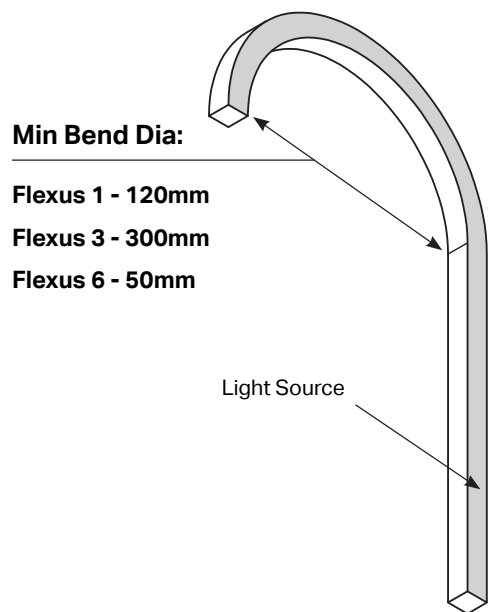

Example Codes

SAU-FX2-822-HB-1E-67-XXXX
SAU-FX3-822-HB-1E-67-XXXX

6 Length
XXXXmm **XXXX**

* 6500K FX6 only

** FX2 HB Bending only, FX6 VB Bending only

Cable Entry Options

⚠ Assembly Caution

SAU-0522