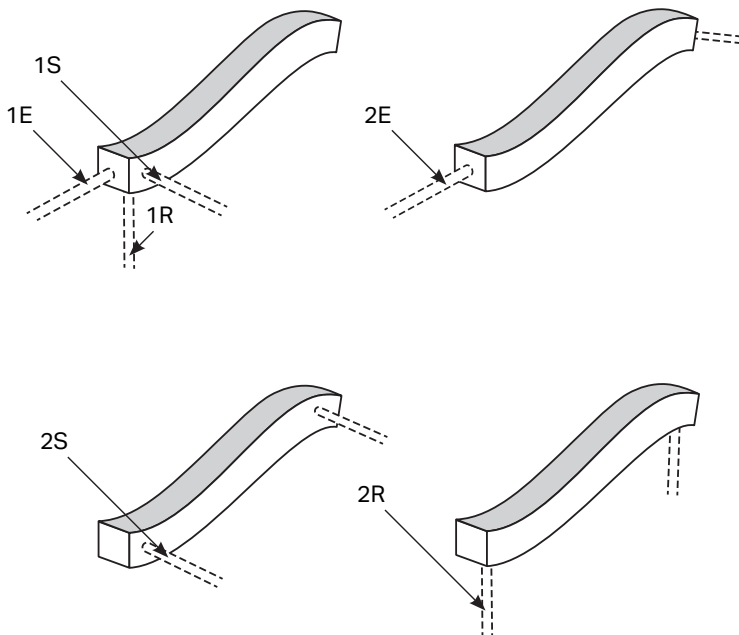

Example Codes

SAU-FX2-822-HB-1E-67-XXXX
SAU-FX3-822-HB-1E-67-XXXX

6 Length
XXXXmm **XXXX**

* 6500K FX6 only

** FX2 HB Bending only, FX6 VB Bending only

Cable Entry Options

⚠ Assembly Caution

SAU-0522