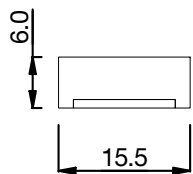

Specification Drawings

Flexus 6

Standard
Aluminium Profile

White Plastic
Profile

Complies with EN60598-1 and pertinent regulations

Specifications are subject to change without prior notice. Please refer to our website for most up to date version.