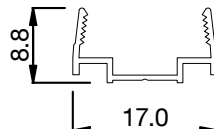

0113 263 9039

sales@kempslighting.com

kempslighting.com

Flexus 6

Fixing Accessories

Description	Kemps Code
Plastic Clip with 2 screws	FX6004
Standard Mounting Aluminium Profile 2000mm	FX6-SMP-2000
Standard Mounting Aluminium Profile 1000mm	FX6-SMP-1000
Standard Mounting Aluminium Profile 500mm	FX6-SMP-0500
Standard Mounting Aluminium Profile 35mm	FX6-SMP-0035
White Coating Plastic Profile 2000mm	FX6-WPP-2000
White Coating Plastic Profile 1000mm	FX6-WPP-1000
White Coating Plastic Profile 500mm	FX6-WPP-0500

Specification Drawings

Flexus 6

Standard
Aluminium Profile

White Plastic
Profile

Complies with EN60598-1 and pertinent regulations

Specifications are subject to change without prior notice. Please refer to our website for most up to date version.