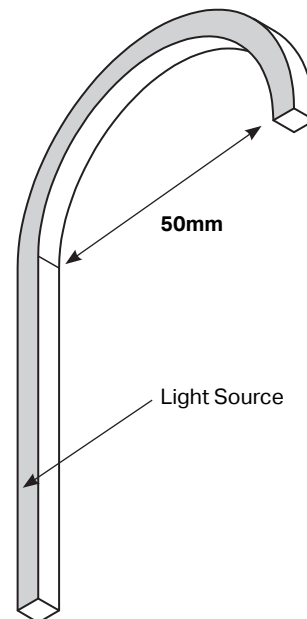

1 End Feed **1E**
 1 Side Feed **1S**
 1 Rear Feed **1R**
 2 End Feed **2E**
 2 Side Feed **2S**
 2 Rear Feed **2R**

5 Length

XXXXmm **XXXX**

Cable Entry Options

! Assembly Caution

Min Bend Dia is **50mm**