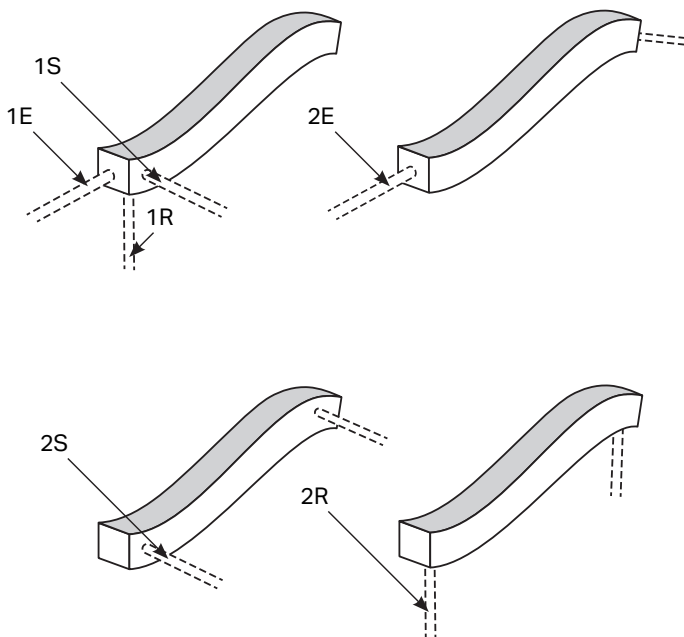

Example Codes

FX6-HO-S-827-VB-1E-67-XXXX

FX6-HO-S-857-VB-1R-67-XXXX

2 Bend

Vertical **VB**

4 IP Rating

IP67 **67**

3 Cable Entry

1 End Feed **1E**
 1 Side Feed **1S**
 1 Rear Feed **1R**
 2 End Feed **2E**
 2 Side Feed **2S**
 2 Rear Feed **2R**

5 Length

XXXXmm **XXXX**

Cable Entry Options

! Assembly Caution

Min Bend Dia is **50mm**