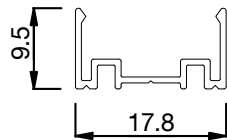

0113 263 9039

sales@kempslighting.com

kempslighting.com

Flexus 6

Fixing Accessories

Description	Kemps Code
Plastic Clip with 2 screws	FX6004
Standard Mounting Aluminium Profile 2000mm	FX6-SMP-2000
Standard Mounting Aluminium Profile 1000mm	FX6-SMP-1000
Standard Mounting Aluminium Profile 500mm	FX6-SMP-0500
Standard Mounting Aluminium Profile 35mm	FX6-SMP-0035
White Coating Plastic Profile 2000mm	FX6-WPP-2000
White Coating Plastic Profile 1000mm	FX6-WPP-1000
White Coating Plastic Profile 500mm	FX6-WPP-0500

Specification Drawings

Flexus 6

Standard
Aluminium Profile

White Plastic
Profile

Complies with EN60598-1 and pertinent regulations

Specifications are subject to change without prior notice. Please refer to our website for most up to date version.