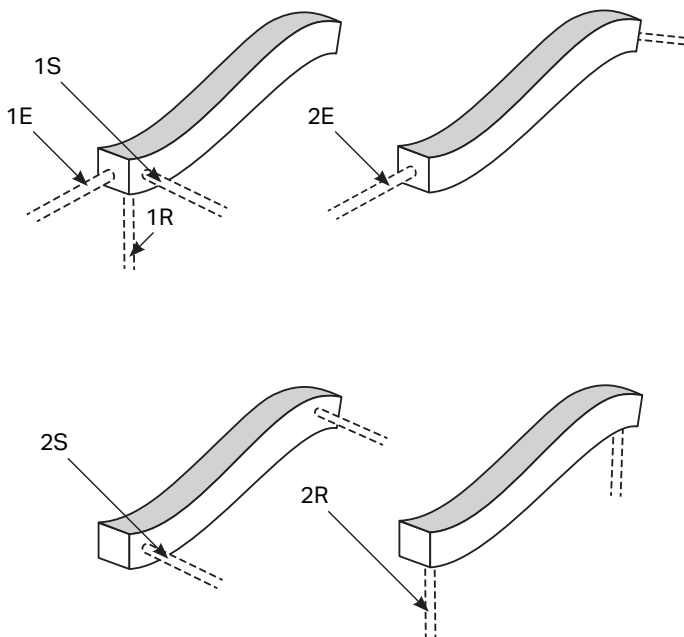

3 Cable Entry

1 End Feed **1E**
 1 Side Feed **1S**
 1 Rear Feed **1R**
 2 End Feed **2E**
 2 Side Feed **2S**
 2 Rear Feed **2R**

4 IP Rating

IP65 **65**

5 Length

XXXXmm **XXXX**

Example Codes

FX6-P-DW-22-65-VB-1E-65-XXXX

FX6-P-DW-25-65-VB-1R-65-XXXX

Cable Entry Options

⚠ Assembly Caution

Min Bend Dia is **50mm**

FX6-P-DW-0522

Complies with EN60598-1 and pertinent regulations

Specifications are subject to change without prior notice. Please refer to our website for most up to date version.