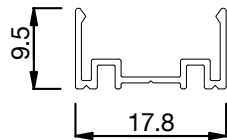

Technical Information

Lumen Output (lm/m)	350
Power (W/m)	12
Material	PVC
Bending	Vertical
CCT	2200K > 6500K
Control	DALI • DMX • Bluetooth
Beam Angle	120°
LED	Nichia • Epistar
Binning	3 Step MacAdam
Input Voltage (V)	24
Max length (1 entry)	10m
Cutting	83mm
IP Rating	IP65
Operating Ambient Temp	-20°C to 45°C
Lifetime	>30,000hrs
Connection	5mtr tail to bare end

FX6-P-DW-25-65-VB-1R-65-XXXX

Cable Entry Options

⚠ Assembly Caution

Min Bend Dia is **50mm**

FX6-P-DW-0522

Complies with EN60598-1 and pertinent regulations

Specifications are subject to change without prior notice. Please refer to our website for most up to date version.

Contact our sales team for further assistance

0113 263 9039

sales@kempslighting.com

kempslighting.com

Flexus 6

Fixing Accessories

Description	Kemps Code
Plastic Clip with 2 screws	FX6004
Standard Mounting Aluminium Profile 2000mm	FX6-SMP-2000
Standard Mounting Aluminium Profile 1000mm	FX6-SMP-1000
Standard Mounting Aluminium Profile 500mm	FX6-SMP-0500
Standard Mounting Aluminium Profile 35mm	FX6-SMP-0035
White Coating Plastic Profile 2000mm	FX6-WPP-2000
White Coating Plastic Profile 1000mm	FX6-WPP-1000
White Coating Plastic Profile 500mm	FX6-WPP-0500

Specification Drawings

Flexus 6

Standard
Aluminium Profile

White Plastic
Profile

Complies with EN60598-1 and pertinent regulations

Specifications are subject to change without prior notice. Please refer to our website for most up to date version.