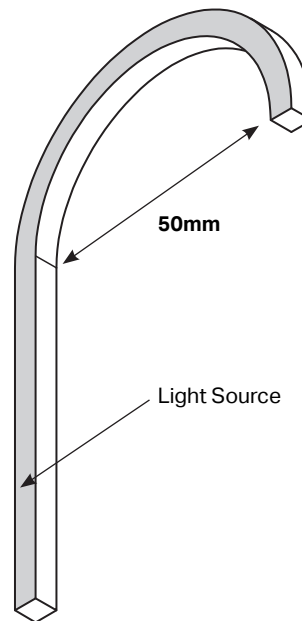

Technical Information

Lumen Output (lm/m)	350
Power (W/m)	12
Material	PVC
Bending	Vertical
CCT	2200K > 6500K
Control	DALI • DMX • Bluetooth
Beam Angle	120°
LED	Nichia • Epistar
Binning	3 Step MacAdam
Input Voltage (V)	24
Max length (1 entry)	10m
Cutting	83mm
IP Rating	IP65
Operating Ambient Temp	-20°C to 45°C
Lifetime	>30,000hrs
Connection	5mtr tail to bare end

3 Cable Entry

1 End Feed **1E**
 1 Side Feed **1S**
 1 Rear Feed **1R**
 2 End Feed **2E**
 2 Side Feed **2S**
 2 Rear Feed **2R**

4 IP Rating

IP65 **65**

5 Length

XXXXmm **XXXX**

Example Codes

FX6-P-DW-22-65-VB-1E-65-XXXX

FX6-P-DW-25-65-VB-1R-65-XXXX

Cable Entry Options

⚠ Assembly Caution

Min Bend Dia is **50mm**

FX6-P-DW-0522

Complies with EN60598-1 and pertinent regulations

Specifications are subject to change without prior notice. Please refer to our website for most up to date version.