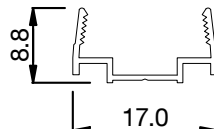

Technical Information

Lumen Output (lm/m)	350
Power (W/m)	12
Material	PVC
Bending	Vertical
CCT	2200K > 6500K
Control	DALI • DMX • Bluetooth
Beam Angle	120°
LED	Nichia • Epistar
Binning	3 Step MacAdam
Input Voltage (V)	24
Max length (1 entry)	10m
Cutting	83mm
IP Rating	IP65
Operating Ambient Temp	-20°C to 45°C
Lifetime	>30,000hrs
Connection	5mtr tail to bare end

FX6-P-DW-25-65-VB-1R-65-XXXX

Cable Entry Options

⚠ Assembly Caution

Min Bend Dia is **50mm**

FX6-P-DW-0522

Complies with EN60598-1 and pertinent regulations

Specifications are subject to change without prior notice. Please refer to our website for most up to date version.

Contact our sales team for further assistance

0113 263 9039

sales@kempslighting.com

kempslighting.com

Flexus 6

Fixing Accessories

Description	Kemps Code
Plastic Clip with 2 screws	FX6004
Standard Mounting Aluminium Profile 2000mm	FX6-SMP-2000
Standard Mounting Aluminium Profile 1000mm	FX6-SMP-1000
Standard Mounting Aluminium Profile 500mm	FX6-SMP-0500
Standard Mounting Aluminium Profile 35mm	FX6-SMP-0035
White Coating Plastic Profile 2000mm	FX6-WPP-2000
White Coating Plastic Profile 1000mm	FX6-WPP-1000
White Coating Plastic Profile 500mm	FX6-WPP-0500

Specification Drawings

Flexus 6

Standard
Aluminium Profile

White Plastic
Profile

Complies with EN60598-1 and pertinent regulations

Specifications are subject to change without prior notice. Please refer to our website for most up to date version.