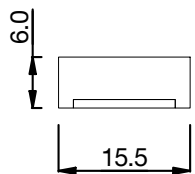

FX6-P-DW-25-65-VB-1R-65-XXXX

Cable Entry Options

⚠ Assembly Caution

Min Bend Dia is **50mm**

FX6-P-DW-0522

Complies with EN60598-1 and pertinent regulations

Specifications are subject to change without prior notice. Please refer to our website for most up to date version.

Specification Drawings

Flexus 6

Standard
Aluminium Profile

White Plastic
Profile

Complies with EN60598-1 and pertinent regulations

Specifications are subject to change without prior notice. Please refer to our website for most up to date version.