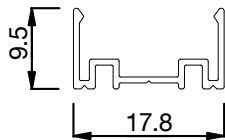

Technical Information

	Single	White	RGB	RGBW
Lumen Output (lm/m)	Red 240	White 720	R 105	R 105
	Green 560	DW 410	G 280	G 280
	Blue 136		B 55	B 55
	Amber 240		RGB 440	W 280
Power (W/m)	Red • Green • Blue • Amber • White • RGB 12 DW 10 • RGBW 15			
Material	Silicone			
Bending	Vertical			
CCT	Red • Green • Blue • Amber • 2200K • 2700K • 3000K • 3500K • 4000K • 5700K • 2200K/5700K • RGB • RGBW2700K • RGBW3000K • RGBW4000K			
Control	SPI			
Beam Angle	90°			
LED	Nichia • Epistar			
Binning	3 Step MacAdam			
Input Voltage (V)	24			
Max length (1 Feed)	Red • Green • Blue • Amber • White • DW • RGB 15m RGBW 10m			
Cutting	Red • Green • Blue • Amber • White • RGB • RGBW 125mm DW 100mm			
IP Rating	IP68			
Operating Ambient Temp	-40°C to 55°C			
Lifetime	>50,000hrs			
Connection	5mtr tail to bare end			

Cable Entry Options

Assembly Caution

Min Bend Dia is **50mm**

FX6-PIX-S-0522

Complies with EN60598-1 and pertinent regulations

Specifications are subject to change without prior notice. Please refer to our website for most up to date version.

Contact our sales team for further assistance

0113 263 9039

sales@kempslighting.com

kempslighting.com

Flexus 6

Fixing Accessories

Description	Kemps Code
Plastic Clip with 2 screws	FX6004
Standard Mounting Aluminium Profile 2000mm	FX6-SMP-2000
Standard Mounting Aluminium Profile 1000mm	FX6-SMP-1000
Standard Mounting Aluminium Profile 500mm	FX6-SMP-0500
Standard Mounting Aluminium Profile 35mm	FX6-SMP-0035
White Coating Plastic Profile 2000mm	FX6-WPP-2000
White Coating Plastic Profile 1000mm	FX6-WPP-1000
White Coating Plastic Profile 500mm	FX6-WPP-0500

Specification Drawings

Flexus 6

Standard
Aluminium Profile

White Plastic
Profile

Complies with EN60598-1 and pertinent regulations

Specifications are subject to change without prior notice. Please refer to our website for most up to date version.