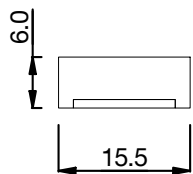

Technical Information

	Single	White	RGB	RGBW
Lumen Output (lm/m)	Red 240	White 720	R 105	R 105
	Green 560	DW 410	G 280	G 280
	Blue 136		B 55	B 55
	Amber 240		RGB 440	W 280
Power (W/m)	Red • Green • Blue • Amber • White • RGB 12 DW 10 • RGBW 15			
Material	Silicone			
Bending	Vertical			
CCT	Red • Green • Blue • Amber • 2200K • 2700K • 3000K • 3500K • 4000K • 5700K • 2200K/5700K • RGB • RGBW2700K • RGBW3000K • RGBW4000K			
Control	SPI			
Beam Angle	90°			
LED	Nichia • Epistar			
Binning	3 Step MacAdam			
Input Voltage (V)	24			
Max length (1 Feed)	Red • Green • Blue • Amber • White • DW • RGB 15m RGBW 10m			
Cutting	Red • Green • Blue • Amber • White • RGB • RGBW 125mm DW 100mm			
IP Rating	IP68			
Operating Ambient Temp	-40°C to 55°C			
Lifetime	>50,000hrs			
Connection	5mtr tail to bare end			

Specification Drawings

Flexus 6

Standard
Aluminium Profile

White Plastic
Profile

Complies with EN60598-1 and pertinent regulations

Specifications are subject to change without prior notice. Please refer to our website for most up to date version.