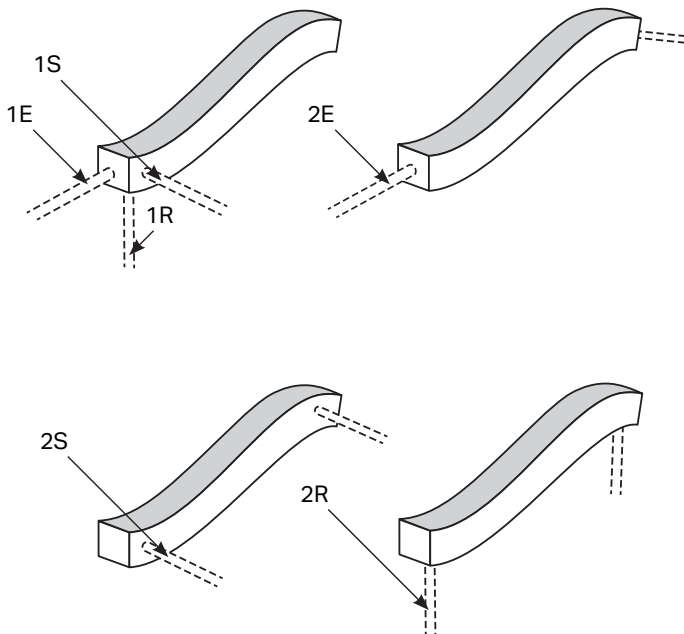

2 Bend

Vertical **VB**

3 Cable Entry

1 End Feed	1E
1 Side Feed	1S
1 Rear Feed	1R
2 End Feed	2E
2 Side Feed	2S
2 Rear Feed	2R

4 IP Rating

IP68 *Max 2m depth* **68**

5 Length

XXXXmm **XXXX**

Cable Entry Options

Assembly Caution

Min Bend Dia is **50mm**

FX6-PIX-S-0522

Complies with EN60598-1 and pertinent regulations

Specifications are subject to change without prior notice. Please refer to our website for most up to date version.