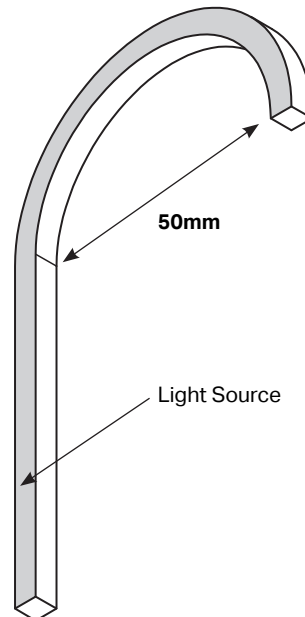

Technical Information

	Single	White	RGB	RGBW
Lumen Output (lm/m)	Red 240	White 720	R 105	R 105
	Green 560	DW 410	G 280	G 280
	Blue 136		B 55	B 55
	Amber 240		RGB 440	W 280
Power (W/m)	Red • Green • Blue • Amber • White • RGB 12 DW 10 • RGBW 15			
Material	Silicone			
Bending	Vertical			
CCT	Red • Green • Blue • Amber • 2200K • 2700K • 3000K • 3500K • 4000K • 5700K • 2200K/5700K • RGB • RGBW2700K • RGBW3000K • RGBW4000K			
Control	SPI			
Beam Angle	90°			
LED	Nichia • Epistar			
Binning	3 Step MacAdam			
Input Voltage (V)	24			
Max length (1 Feed)	Red • Green • Blue • Amber • White • DW • RGB 15m RGBW 10m			
Cutting	Red • Green • Blue • Amber • White • RGB • RGBW 125mm DW 100mm			
IP Rating	IP68			
Operating Ambient Temp	-40°C to 55°C			
Lifetime	>50,000hrs			
Connection	5mtr tail to bare end			

2 Bend

Vertical **VB**

3 Cable Entry

1 End Feed	1E
1 Side Feed	1S
1 Rear Feed	1R
2 End Feed	2E
2 Side Feed	2S
2 Rear Feed	2R

4 IP Rating

IP68 *Max 2m depth* **68**

5 Length

XXXXmm **XXXX**

Cable Entry Options

Assembly Caution

Min Bend Dia is **50mm**

FX6-PIX-S-0522

Complies with EN60598-1 and pertinent regulations

Specifications are subject to change without prior notice. Please refer to our website for most up to date version.