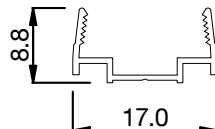

Technical Information

	Single	White	RGB	RGBW
Lumen Output (lm/m)	Red 240	White 720	R 105	R 105
	Green 560	DW 410	G 280	G 280
	Blue 136		B 55	B 55
	Amber 240		RGB 440	W 280
Power (W/m)	Red • Green • Blue • Amber • White • RGB 12 DW 10 • RGBW 15			
Material	Silicone			
Bending	Vertical			
CCT	Red • Green • Blue • Amber • 2200K • 2700K • 3000K • 3500K • 4000K • 5700K • 2200K/5700K • RGB • RGBW2700K • RGBW3000K • RGBW4000K			
Control	SPI			
Beam Angle	90°			
LED	Nichia • Epistar			
Binning	3 Step MacAdam			
Input Voltage (V)	24			
Max length (1 Feed)	Red • Green • Blue • Amber • White • DW • RGB 15m RGBW 10m			
Cutting	Red • Green • Blue • Amber • White • RGB • RGBW 125mm DW 100mm			
IP Rating	IP68			
Operating Ambient Temp	-40°C to 55°C			
Lifetime	>50,000hrs			
Connection	5mtr tail to bare end			

Cable Entry Options

Assembly Caution

Min Bend Dia is **50mm**

FX6-PIX-S-0522

Complies with EN60598-1 and pertinent regulations

Specifications are subject to change without prior notice. Please refer to our website for most up to date version.

Contact our sales team for further assistance

0113 263 9039

sales@kempslighting.com

kempslighting.com

Flexus 6

Fixing Accessories

Description	Kemps Code
Plastic Clip with 2 screws	FX6004
Standard Mounting Aluminium Profile 2000mm	FX6-SMP-2000
Standard Mounting Aluminium Profile 1000mm	FX6-SMP-1000
Standard Mounting Aluminium Profile 500mm	FX6-SMP-0500
Standard Mounting Aluminium Profile 35mm	FX6-SMP-0035
White Coating Plastic Profile 2000mm	FX6-WPP-2000
White Coating Plastic Profile 1000mm	FX6-WPP-1000
White Coating Plastic Profile 500mm	FX6-WPP-0500

Specification Drawings

Flexus 6

Standard
Aluminium Profile

White Plastic
Profile

Complies with EN60598-1 and pertinent regulations

Specifications are subject to change without prior notice. Please refer to our website for most up to date version.