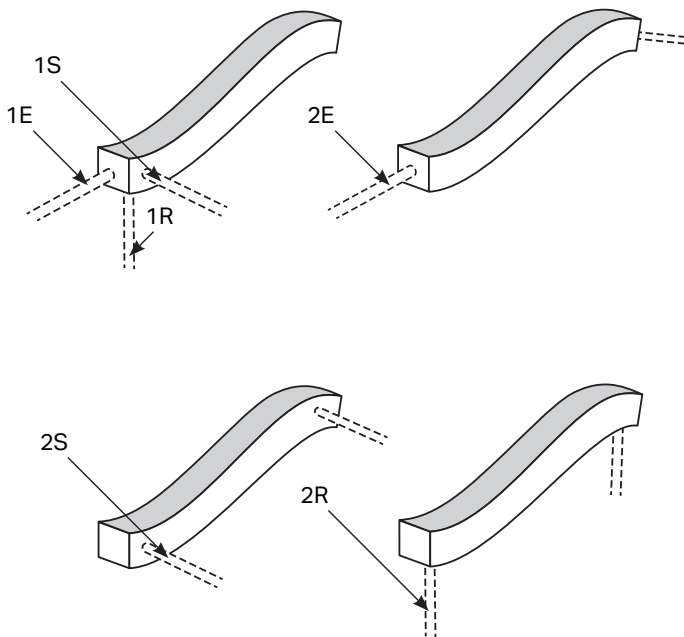

Product Code

FX6 - S - DW - 1 - 2 - 3 - 4 - 5

Create your product code by choosing your specification from the product areas.

Final example codes are shown to the right.

1 CCT

2200K-6500K   **DW2265**

2 Bend

Vertical   **VB**

3 Cable Entry

1 End Feed	1E
1 Side Feed	1S
1 Rear Feed	1R
2 End Feed	2E
2 Side Feed	2S
2 Rear Feed	2R

Example Codes

FX6-S-DW2265-VB-1E-68-XXXX

FX6-S-DW2265-VB-1R-68-XXXX

4 IP Rating

IP68 *Max 2m depth*   **68**

5 Length

XXXXmm   **XXXX**

Cable Entry Options