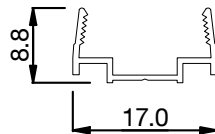

White Plastic
Profile