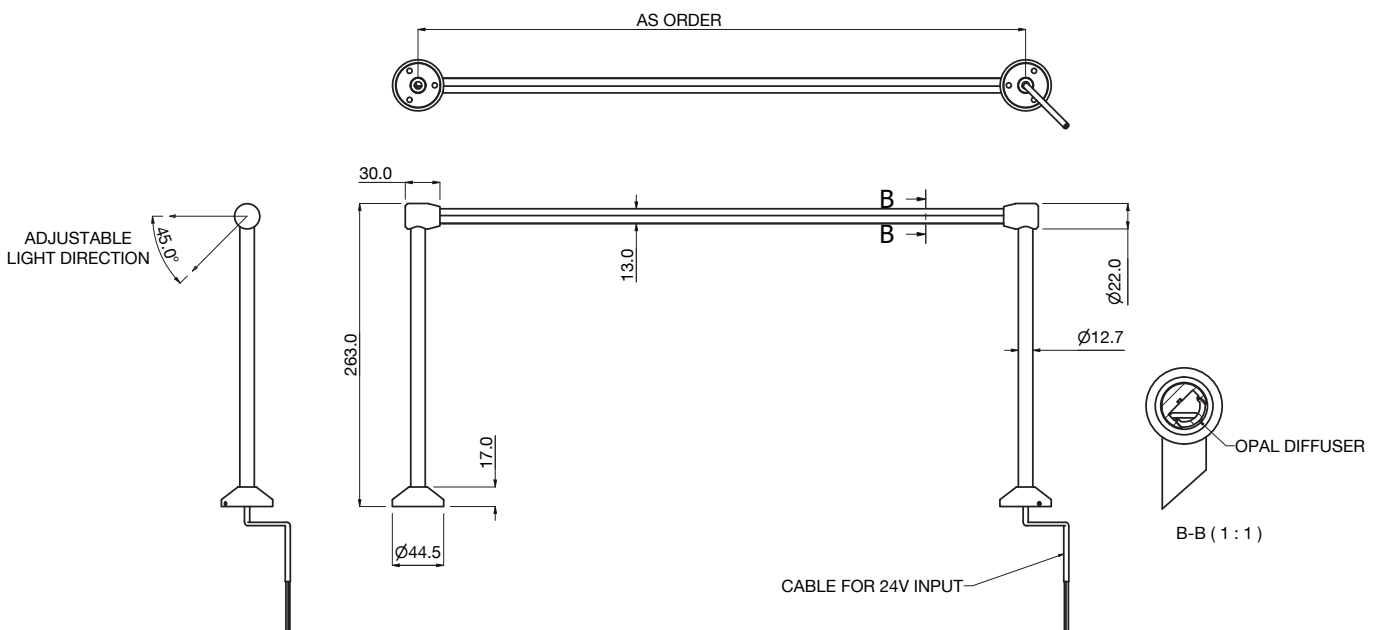

Product Code

REG5-1-2-3-4-5-6

Create your product code by choosing your specification from the product areas.

Final example codes are shown to the right.

Example Codes

REG5-H-927-C-B-1772-263

REG5-M-827-C1-W-2022-263

1 Power

17W
11W
7W

3 Diffuser

H Clear 120°
M Clear 30°
L Opal

5 Length

C	572mm	572	1322mm	1322
C1	622mm	622	1372mm	1372
O	672mm	672	1422mm	1422
	722mm	722	1472mm	1472
	772mm	772	1522mm	1522
	822mm	822	1572mm	1572
B	872mm	872	1622mm	1622
W	922mm	922	1672mm	1672
S	972mm	972	1722mm	1722
RAL#	1022mm	1022	1772mm	1772
	1322mm	1322	1822mm	1822
	1372mm	1372	1872mm	1872
	1422mm	1422	1922mm	1922
	1472mm	1472	1972mm	1972
	1522mm	1522	2022mm	2022

2 CCT

>80CRI - 2700K
>90CRI - 2700K
>80CRI - 3000K
>90CRI - 3000K
>80CRI - 4000K
>90CRI - 4000K

827
927
830
930
840
940

4 Finish

Black
White
Silver
Custom RAL

B
W
S
RAL#

6 Height

263mm	263	Custom	C

Technical Drawings

REG5-0522

Complies with EN60598-1 and pertinent regulations

Specifications are subject to change without prior notice. Please refer to our website for most up to date version.

Contact our sales team for further assistance

0113 263 9039

sales@kempslighting.com

kempslighting.com