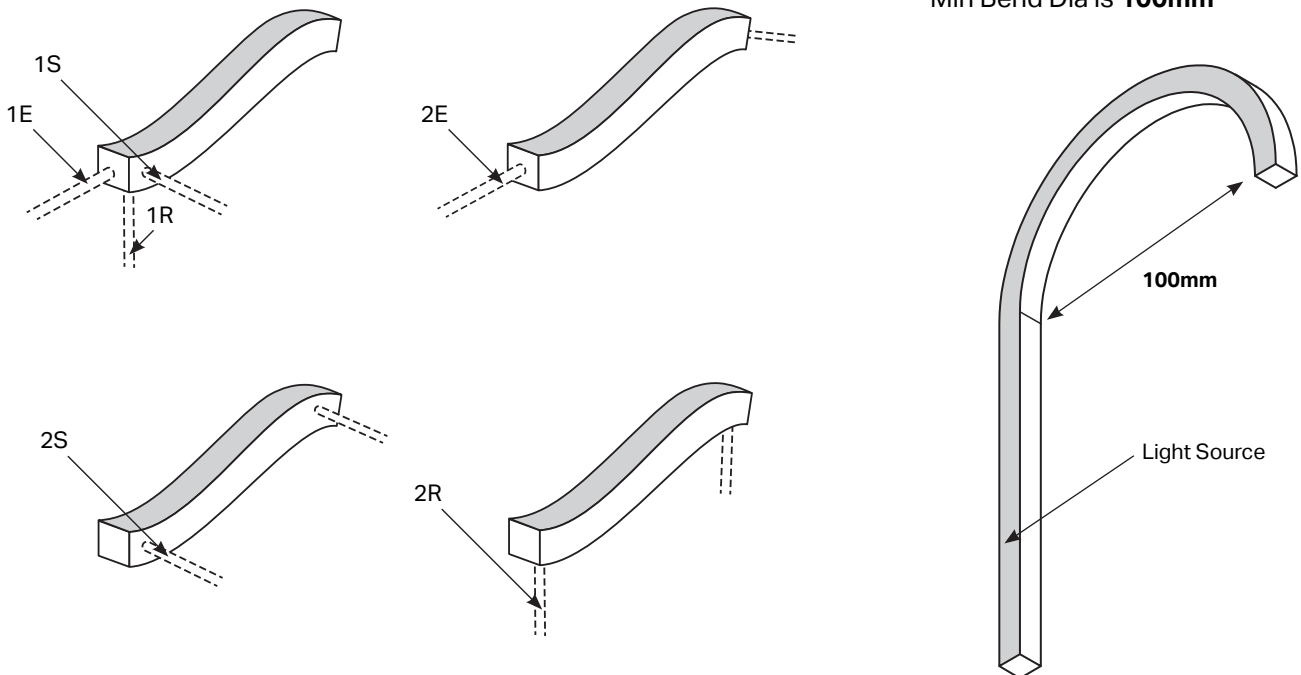

Product Code

FX4-HO-S-1-2-3-4-5

Create your product code by choosing your specification from the product areas.

Final example codes are shown to the right.

Example Codes

FX4-HO-S-827-VB-1E-67-XXXX

FX4-HO-S-857-HB-1R-67-XXXX

1 CCT		2 Bend		3 Cable Entry		4 IP Rating	
2200K	822	Vertical	VB	1 End Feed	1E	IP67	67
2700K	827	Horizontal	HB	1 Side Feed	1S		
3000K	830			1 Rear Feed	1R		
3500K	835			2 End Feed	2E		
4000K	840			2 Side Feed	2S		
5700K	857			2 Rear Feed	2R		

5 Length	
XXXXmm	XXXX

Cable Entry Options

⚠ Assembly Caution

Min Bend Dia is 100mm

FX4-HO-S-0622

Complies with EN60598-1 and pertinent regulations

Specifications are subject to change without prior notice. Please refer to our website for most up to date version.

Contact our sales team for further assistance

0113 263 9039

sales@kempsonlighting.com

kempsonarchitecturallighting.com