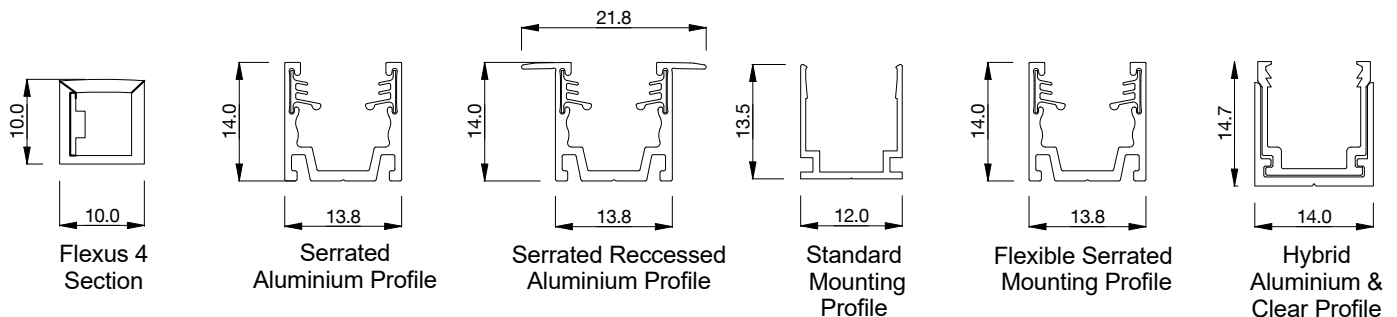

Flexus 4

Fixing Accessories

Description	Kemps Code
Serrated Aluminium Profile 2000mm	FX4-SAP-2000
Serrated Aluminium Profile 1000mm	FX4-SAP-1000
Serrated Aluminium Profile 500mm	FX4-SAP-0500
Serrated Aluminium Profile 20mm	FX4-SAP-0020
Serrated Recessed Aluminium Profile 2000mm	FX4-SRP-2000
Serrated Recessed Aluminium Profile 1000mm	FX4-SRP-1000
Serrated Recessed Aluminium Profile 500mm	FX4-SRP-0500
Serrated Recessed Aluminium Profile 20mm	FX4-SRP-0020
Standard Mounting Aluminium Profile 2000mm	FX4-SMP-2000
Standard Mounting Aluminium Profile 1000mm	FX4-SMP-1000
Standard Mounting Aluminium Profile 500mm	FX4-SMP-0500
Standard Mounting Aluminium Profile 35mm	FX4-SMP-0035
Flexible Serrated Aluminium Profile (HB only) 1000mm	FX4-FSP-1000
Flexible Serrated Aluminium Profile (HB only) 500mm	FX4-FSP-0500
Hybrid Aluminium & Clear Plastic Profile 2000mm	FX4-HBP-2000
Hybrid Aluminium & Clear Plastic Profile 1000mm	FX4-HBP-1000
Hybrid Aluminium & Clear Plastic Profile 500mm	FX4-HBP-0500
Hybrid Aluminium & Clear Plastic Profile 35mm	FX4-HBP-0035

Specification Drawings

Complies with EN60598-1 and pertinent regulations

Specifications are subject to change without prior notice. Please refer to our website for most up to date version.

Contact our sales team for further assistance

0113 263 9039

sales@kempslighting.com

kempsarchitecturallighting.com