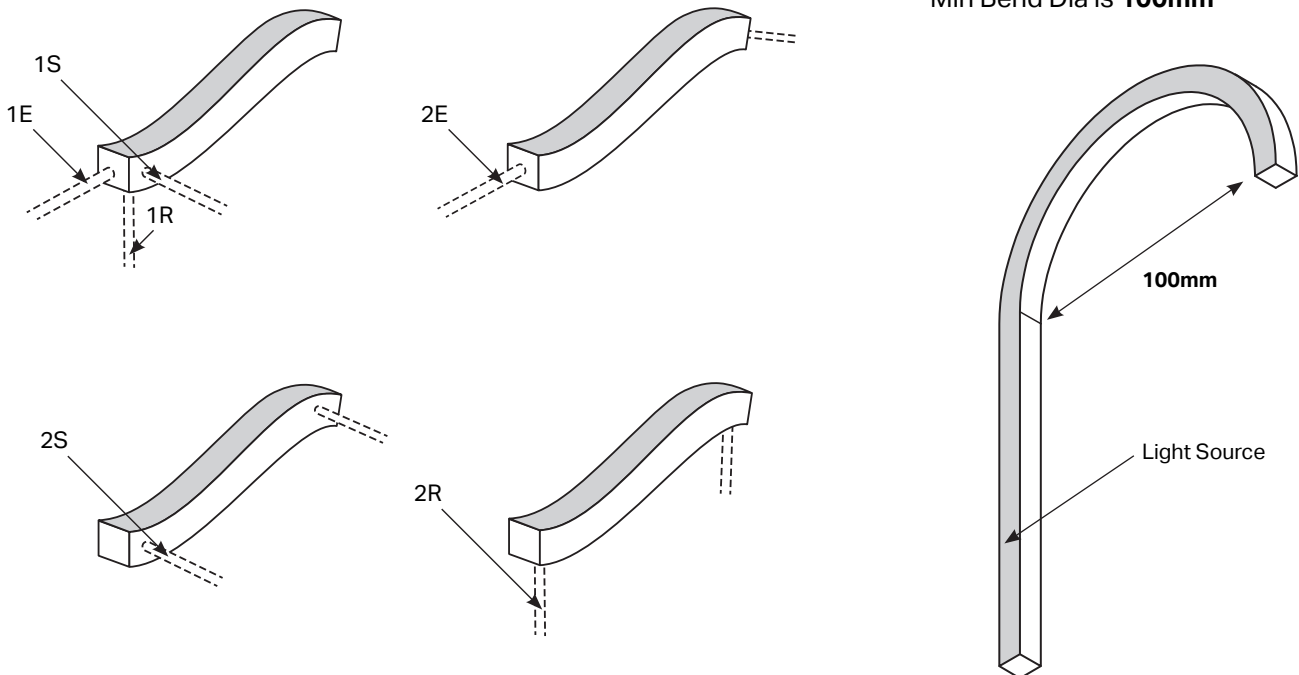

Technical Information

Lumen Output (lm/m)	420
Power (W/m)	9
Material	Silicone
Bending	Vertical • Horizontal
CCT	2200K • 2700K • 3000K • 3500K • 4000K • 5700K
CRI	80
Control	Switched • 0-10V • DALI • DMX • Phase • Bluetooth
Beam Angle	110°
LED	Nichia • Epistar
Binning	3 Step MacAdam
Input Voltage (V)	24
Max length (1 entry)	7.5m
Cutting	83mm
IP Rating	IP67
Operating Ambient Temp	-40°C to 55°C
Lifetime	>50,000hrs
Connection	5mtr tail to bare end

Product Code

FX4-HO-S-1-2-3-4-5

Create your product code by choosing your specification from the product areas.

Final example codes are shown to the right.

Example Codes

FX4-HO-S-827-VB-1E-67-XXXX

FX4-HO-S-857-HB-1R-67-XXXX

1 CCT		2 Bend		3 Cable Entry		4 IP Rating	
2200K	822	Vertical	VB	1 End Feed	1E	IP67	67
2700K	827	Horizontal	HB	1 Side Feed	1S		
3000K	830			1 Rear Feed	1R		
3500K	835			2 End Feed	2E		
4000K	840			2 Side Feed	2S		
5700K	857			2 Rear Feed	2R		

5 Length	
XXXXmm	XXXX

Cable Entry Options

⚠ Assembly Caution

Min Bend Dia is 100mm

FX4-HO-S-0622

Complies with EN60598-1 and pertinent regulations

Specifications are subject to change without prior notice. Please refer to our website for most up to date version.