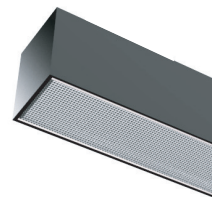

3
Micro-Prismatic Diffuser