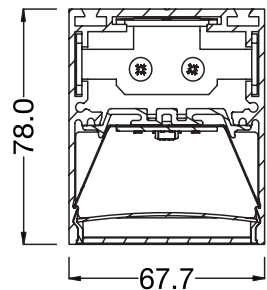

FIG60-A-S-1122

Complies with EN60598-1 and pertinent regulations

Specifications are subject to change without prior notice. Please refer to our website for most up to date version.

Contact our sales team for further assistance

0113 263 9039

sales@kempsonlighting.com

kempsonarchitecturallighting.com

**MADE IN
BRITAIN**