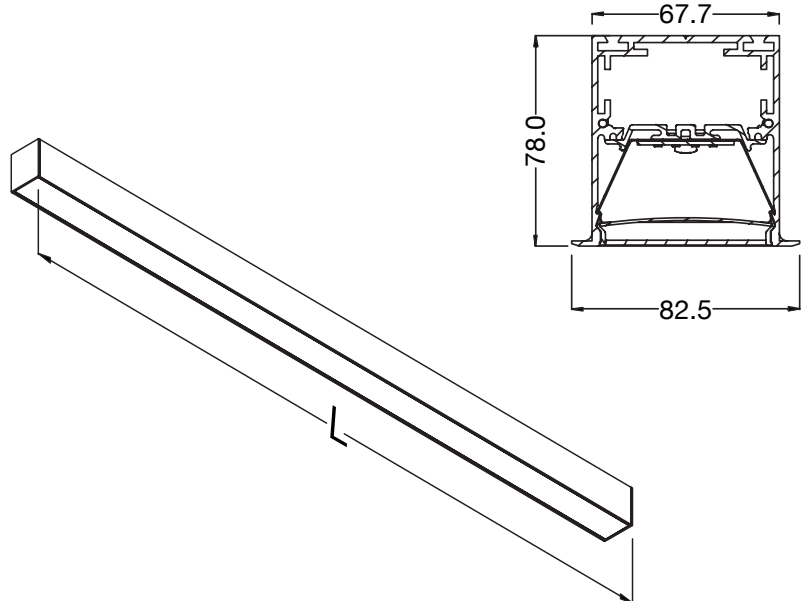

*On Request ** Standard

Technical Information

Length	Opal									Prismatic								
	Economy			Medium			High			Economy			Medium			High		
	W	lm	lm/W	W	lm	lm/W	W	lm	lm/W	W	lm	lm/W	W	lm	lm/W	W	lm	lm/W
896mm	15	1581	108	20	2238	110	30	3147	103	15	1567	107	20	2218	110	30	3118	102
1186mm	19	2099	108	27	2972	110	40	4179	103	19	2081	107	27	2945	110	40	4141	102
1476mm	24	2618	108	34	3706	110	50	5211	103	24	2595	107	34	3673	110	50	5164	102
1766mm	29	3138	108	40	4443	110	60	6247	103	29	3111	107	40	4403	110	60	6190	102
2057mm	34	3657	108	47	5177	110	70	7279	103	34	3625	107	47	5131	110	70	7213	102
2347mm	39	4176	108	54	5911	110	80	8311	103	39	4139	107	53	5858	110	80	8236	102
2637mm	44	4694	108	60	6645	110	90	9343	103	44	4653	107	60	6586	110	90	9259	102
2927mm	48	5213	108	67	7379	110	100	10376	103	48	5167	107	67	7313	110	100	10282	102

** Custom RAL colours subject to availability and order size

***Please enquire with your requirements.

Options

Technical Drawings

FIG60-C-1122

Complies with EN60598-1 and pertinent regulations

Specifications are subject to change without prior notice. Please refer to our website for most up to date version.