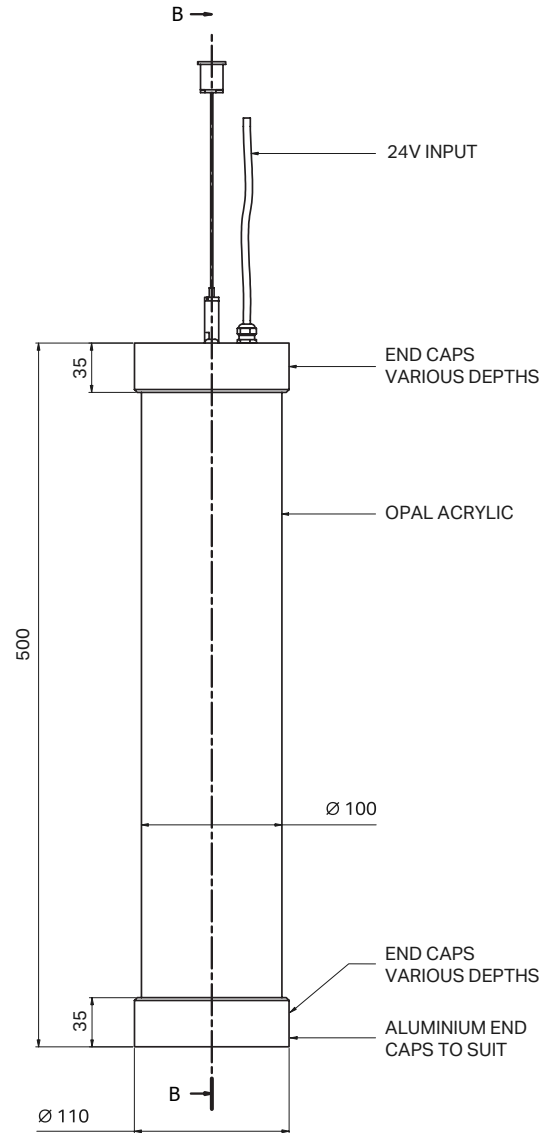

Product Code

Typical Specification Drawing

SAB - 1 - 2 - 3 - 4 - 5 - 6 - 7

Create your product code by choosing your specification from the product areas.

Final example codes are shown below.

Example Codes

SAB-RGBW-AA-D-P-54-160-XXXX

SAB-RGB-B-X-HS-66-200-XXXX

1 CCT

RGB	RGB
RGBW	RGBW

2 End Caps

Anodised Aluminium	AA
White	W
Black	B
Grey	G
RAL#	RAL#

3 Control

DALI	D
DMX	X

4 Mounting

Suspended	P
Horizontal Surface	HS
Vertical Surface	VS
Bespoke	B

5 IP Rating

IP54	54
IP66	66

6 Diameter

100mm	100
120mm	120
150mm	150
160mm	160
200mm	200
250mm	250

7 Length

XXXXmm	XXXX

SAB-RGBW-1222

Complies with EN60598-1 and pertinent regulations

Specifications are subject to change without prior notice. Please refer to our website for most up to date version.

Contact our sales team for further assistance

0113 263 9039

sales@kempslighting.com

kempslighting.com