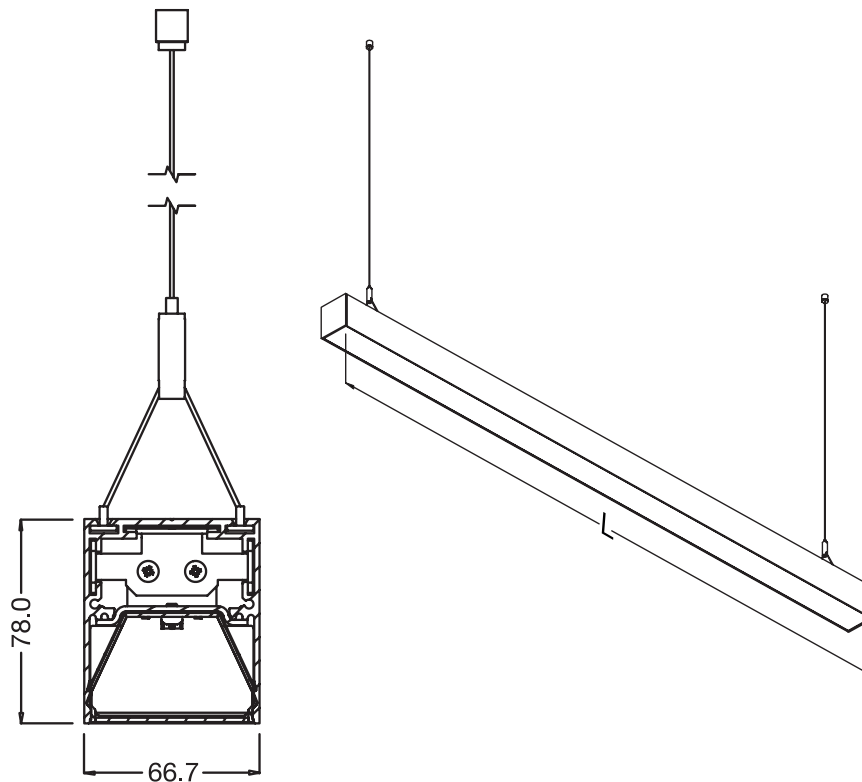

Technical Information (based on 881mm fitting)

	LM	Watts per Colour	Watts
Red	972	8.6	40W
Green	1242	9.6	40W
Royal Blue	972	10.8	40W
White 4000k (80CRI)	1323	11.5	40W

Product Code

FIG60-A-P-**1**-**2**-**3**-**4**

*Custom lengths, infills, continuous lines and corners available. ** Custom RAL colours subject to availability and order size. Please enquire with your requirements.

Technical Drawings

FIG60-RGBW40-0223