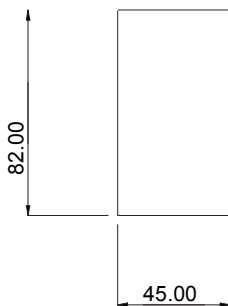

Product Code

FIG40-A-S-1-2-3-4-5-6

Example Codes

FIG40-A-S-H-840-O-P-9006-XXXX
FIG40-A-S-M-930-B-O-9003-XXXX

Create your product code by choosing your specification from the product areas.

Final example codes are shown to the right.

1 Drive Current

High (600mA) **H**
Medium (400mA) **M**
Low (300mA) **L**

2 CCT

80 CRI - 3000K **830**
80 CRI - 4000K **840**
90 CRI - 3000K **930**
90 CRI - 4000K **940**

3 Control

Switched **S**
DALI **D**
0-10V **O**
Bluetooth Casambi **B**

4 Diffuser

Opal **O**
Micro-Prismatic **P**

5 Finish

Jet Black **9005**
Signal White **9003**
Grey **9006**
Custom RAL** **RAL#**

6 Length*

XXXXmm **XXXX**

Extras - On Request***

Emergency Module
Sensors

*Custom lengths, infills and continuous runs available. ** Custom RAL colours subject to availability and order size
***Please enquire with your requirements.

Technical Drawings

Additional Accessories

3D printed ceiling rose 125mm dia (RAL colour on request) - CR001

FIG40-A-S-1122

Complies with EN60598-1 and pertinent regulations

Specifications are subject to change without prior notice. Please refer to our website for most up to date version.

Contact our sales team for further assistance

0113 263 9039

sales@kempslighting.com

kempslighting.com