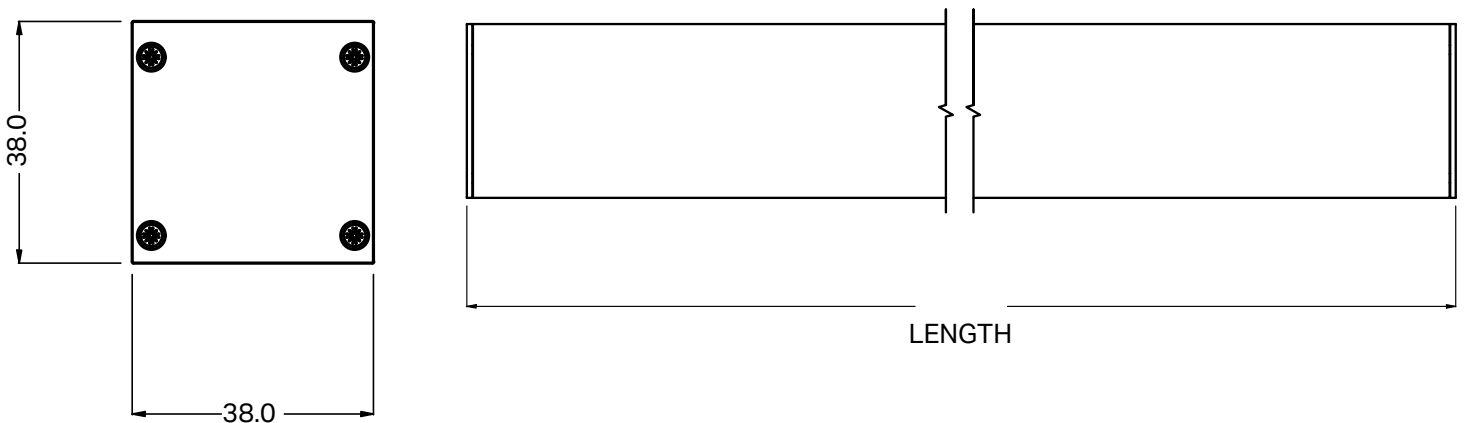

Product Code

FIG4040 - A - S - **1** - **2** - **3** - **4** - **5** - **6** *Example Codes*

Create your product code by choosing your specification from the product areas.

Final example codes are shown to the right.

FIG4040-A-S-H-840-O-P-9006-02531

FIG4040-A-S-M-940-B-F-9003-02915

1 Drive Current	2 CCT	3 Control	6 Length
High (600mA) H	80CRI - 3000K 827	Switched S	594mm 594
Medium (400mA) M	80CRI - 4000K 830	DALI D	692mm 692
Economy (300mA) E	90CRI - 3000K 940	0-10V O	790mm 790
	90CRI - 4000K 940	Bluetooth Casambi B	884mm 884
		DMX X	982mm 982
			1080mm 1080
			1174mm 1174
			1272mm 1272
			1370mm 1370
			1464mm 1464
			1563mm 1563
			1661mm 1661
			1755mm 1755
			1853mm 1853
			1951mm 1951
			2045mm 2045
			2143mm 2143
			2241mm 2241
			2335mm 2335
			2433mm 2433
			2531mm 2531
			2625mm 2625
			2723mm 2723
			2821mm 2821
			2915mm 2915

4 Diffuser	5 Finish
Frosted F	Jet Black 9005
Prismatic P	Signal White 9003
	White Aluminium 9006
	Custom RAL RAL#

Extras - On Request**

Emergency Module	<i>*Custom lengths, infills and continuous lines available.</i>
Motion Sensors	<i>**Please enquire with your requirements.</i>

Technical Drawings

Additional Accessories

3D printed ceiling rose 125mm dia (RAL colour on request) - **CR001**

PRO4040-1122

Complies with EN60598-1 and pertinent regulations

Specifications are subject to change without prior notice. Please refer to our website for most up to date version.

Contact our sales team for further assistance

0113 263 9039

sales@kempslighting.com

kempslighting.com