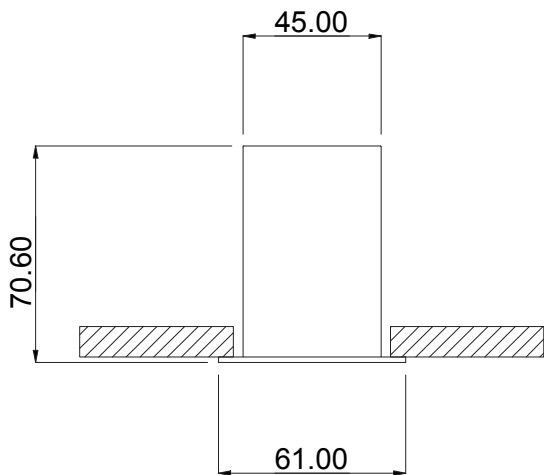

Product Code

FIG40-C - 1 - 2 - 3 - 4 - 5 - 6

Create your product code by choosing your specification from the product areas.

Final example codes are shown to the right.

Example Codes

FIG40-C-H-840-O-P-9006-XXXX

FIG40-C-M-930-B-O-9003-XXXX

1 Drive Current

High (600mA)	H
Medium (400mA)	M
Low (300mA)	L

2 CCT

80 CRI - 3000K	830
80 CRI - 4000K	840
90 CRI - 3000K	930
90 CRI - 4000K	940

3 Control

Switched	S
DALI	D
0-10V	O
Bluetooth Casambi	B

4 Diffuser

Opal	O
Micro-Prismatic	P

5 Finish

Jet Black	9005
Signal White	9003
White Aluminium	9006
Custom RAL**	RAL#

6 Length*

XXXXmm	XXXX

Extras - On Request***

Emergency Module
Sensors

*Custom lengths, infills and continuous runs available. ** Custom RAL colours subject to availability and order size

***Please enquire with your requirements.

Technical Drawings

Additional Accessories

3D printed ceiling rose 125mm dia (RAL colour on request) - CR001

FIG40-C-1122

Complies with EN60598-1 and pertinent regulations

Specifications are subject to change without prior notice. Please refer to our website for most up to date version.

Contact our sales team for further assistance

0113 263 9039

sales@kempslighting.com

kempslighting.com