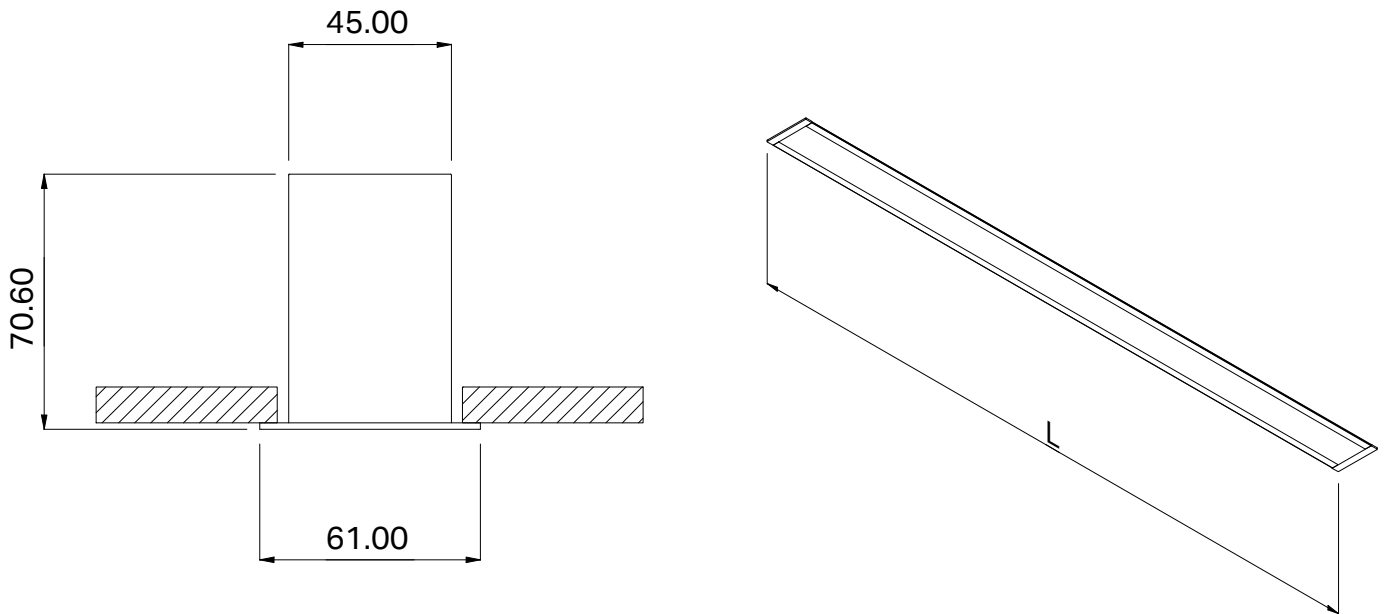

Technical Drawings

Additional Accessories

3D printed ceiling rose 125mm dia (RAL colour on request) - CR001

Beam Angle