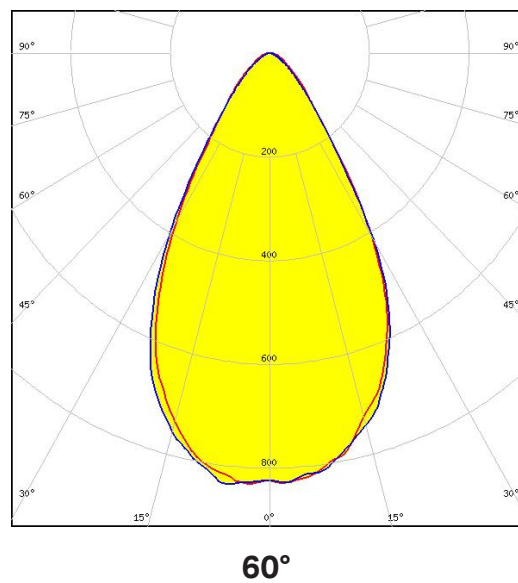

Technical Information

Length	CRI	3000K						4000K					
		LOW			HIGH			LOW			HIGH		
		Fitting Lumens	Fitting Watts	Lum/W	Fitting Lumens	Fitting Watts	Lum/W	Fitting Lumens	Fitting Watts	Lum/W	Fitting Lumens	Fitting Watts	Lum/W
580	80	850	6.2	137	1682	12.7	132	889	6.2	144	1760	12.7	139
	90	742	6.2	120	1459	12.7	115	774	6.2	125	1524	12.7	120
860	80	1277	9.3	137	2523	19.1	132	1336	9.3	144	2640	19.1	139
	90	1113	9.3	120	2190	19.1	115	1161	9.3	125	2286	19.1	120
1140	80	1699	12.4	137	3364	25.4	132	1778	12.4	144	3521	25.4	139
	90	1484	12.4	120	2919	25.4	115	1548	12.4	125	3048	25.4	120
1420	80	2127	15.5	137	4205	31.8	132	2226	15.5	144	4401	31.8	139
	90	1855	15.5	120	3649	31.8	115	1935	15.5	125	3810	31.8	120
1980	80	2976	21.7	137	5888	44.5	132	3115	21.7	144	6161	44.5	139
	90	2597	21.7	120	5108	44.5	115	2709	21.7	125	5334	44.5	120
2260	80	3404	24.8	137	6729	50.8	132	3562	24.8	144	7041	50.8	139
	90	2968	24.8	120	5839	50.8	115	3096	24.8	125	6096	50.8	120
2540	80	3826	27.9	137	7570	57.2	132	4004	27.9	144	7921	57.2	139
	90	3339	27.9	120	6568	57.2	115	3483	27.9	125	6858	57.2	120
2820	80	4254	31.0	137	8411	63.5	132	4451	31.0	144	8801	63.5	139
	90	3710	31.0	120	7298	63.5	115	3870	31.0	125	7620	63.5	120

Technical Drawings

Additional Accessories

3D printed ceiling rose 125mm dia (RAL colour on request) - CR001

Beam Angle

FIG40-D-C-1122

Complies with EN60598-1 and pertinent regulations

Specifications are subject to change without prior notice. Please refer to our website for most up to date version.