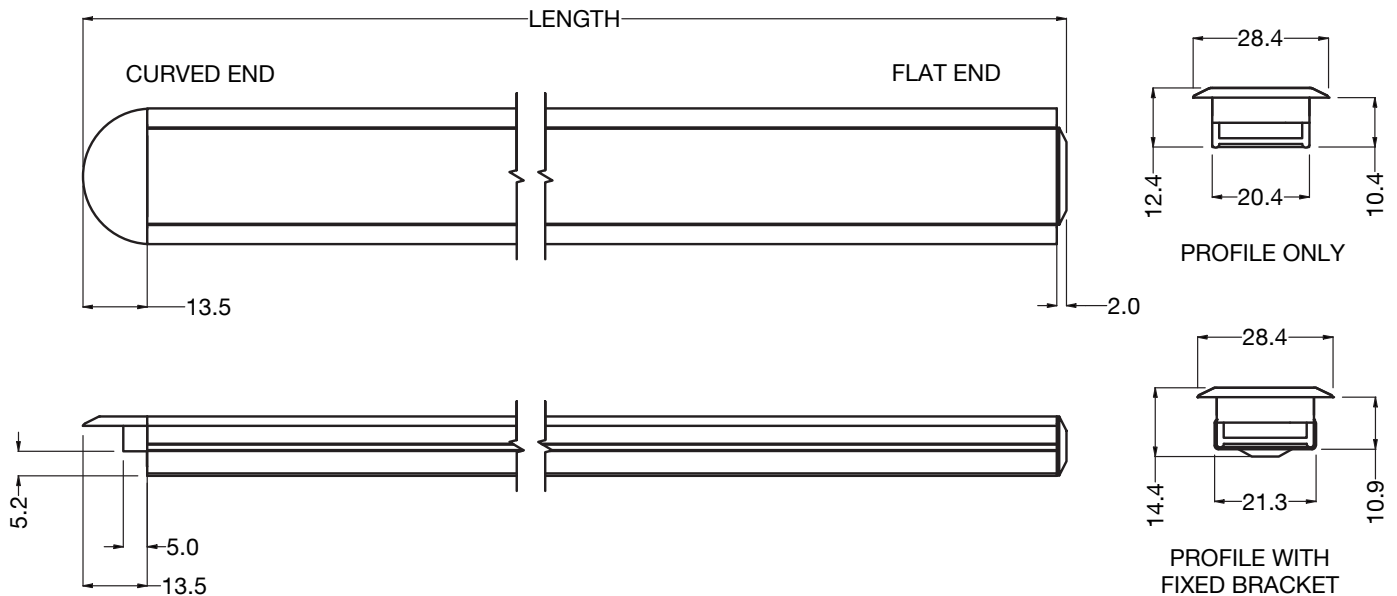

Features

- RGBW
- 19.2W per mtr
- 80 CRI
- 120° Beam angle
- IP54 - IP67
- 167mm cut increments
- DALI - DMX - Bluetooth
- 5yr Warranty
- Re-use luminaire

Technical Information

Power (W/m)	19.2 (all 4 colours @100%)
Lumen Output (lm/m)	Red 78 • Green 226 • Blue 48 • White 882
Input	24V
Colour	RGBW
CRI	80
LED Chip	Luxeon
Binning	3 Step MacAdam Elipse
Control	DALI • DMX • Bluetooth
Beam angle	120°
Lifetime (LM80)	50,000hrs @25°C
Operating Temp	-25°C to 55°C
IP Rating	IP54 • IP67
Diffuser	Opal • Clear
Mounting	Fixed • Spring
Multiple lengths available	189mm - 2858mm

1 Power

19.2W **19.2**

4 Mounting

Fixed **F**
 Spring **S**

2 Diffuser

Clear 120° **C**
 Opal **O**

5 End Cap

Flat **F**
 Round **R**

3 IP Rating

IP54 **54**
 IP67 **67**

6 Length

XXXXmm **XXXX**

Specification Drawings

Fittings are provided with end cable entry as standard. Extension cable with female socket connector can be purchased separately with the below product code(s).

5 core M12 Female extension lead 10000mm - **CA043**

PRO-BXL-RGBW-0822

Complies with EN60598-1 and pertinent regulations

Specifications are subject to change without prior notice. Please refer to our website for most up to date version.