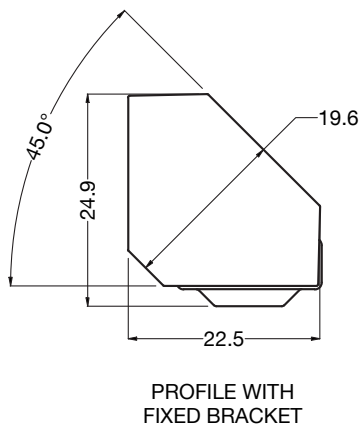

Product Code

PRO - SXL - RGBW - 1 - 2 - 3 - 4 - 5

Create your product code by choosing your specification from the product areas.

Final example codes are shown below.

Example Codes

PRO-SXL-RGBW-19.2-C-54-F-XXXX
PRO-SXL-RGBW-19.2-O-54-A-XXXX

1 Power	19.2W	19.2	3 IP Rating	IP54	54
				IP67	67
2 Diffuser	Clear 120°	C	4 Mounting	Fixed	F
	Opal	O			
			5 Length	XXXXmm	XXXX

Specification Drawings

Fittings are provided with end cable entry as standard. Extension cable with female socket connector can be purchased separately with the below product code(s).

5 core M12 Female extension lead 10000mm - **CA043**

PRO-SXL-RGBW-0822

Complies with EN60598-1 and pertinent regulations

Specifications are subject to change without prior notice. Please refer to our website for most up to date version.

Contact our sales team for further assistance

0113 263 9039

sales@kempslighting.com

kemparchitectorallighting.com