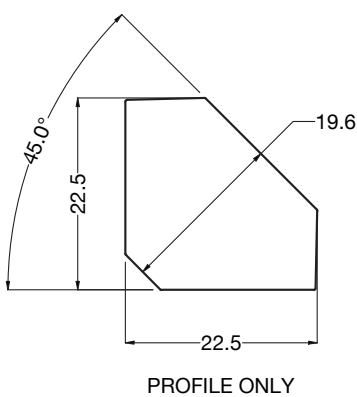

Product Code

PRO - SXL - RGBW - 1 - 2 - 3 - 4 - 5

Create your product code by choosing your specification from the product areas.

Final example codes are shown below.

Example Codes

PRO-SXL-RGBW-19.2-C-54-F-XXXX
PRO-SXL-RGBW-19.2-O-54-A-XXXX

1 Power	19.2W	19.2	3 IP Rating	IP54	54
				IP67	67
2 Diffuser	Clear 120°	C	4 Mounting	Fixed	F
	Opal	O			
			5 Length	XXXXmm	XXXX

Specification Drawings

Fittings are provided with end cable entry as standard. Extension cable with female socket connector can be purchased separately with the below product code(s).

5 core M12 Female extension lead 10000mm - **CA043**

PRO-SXL-RGBW-0822

Complies with EN60598-1 and pertinent regulations

Specifications are subject to change without prior notice. Please refer to our website for most up to date version.

Contact our sales team for further assistance

0113 263 9039

sales@kempslighting.com

kemparchitectorallighting.com