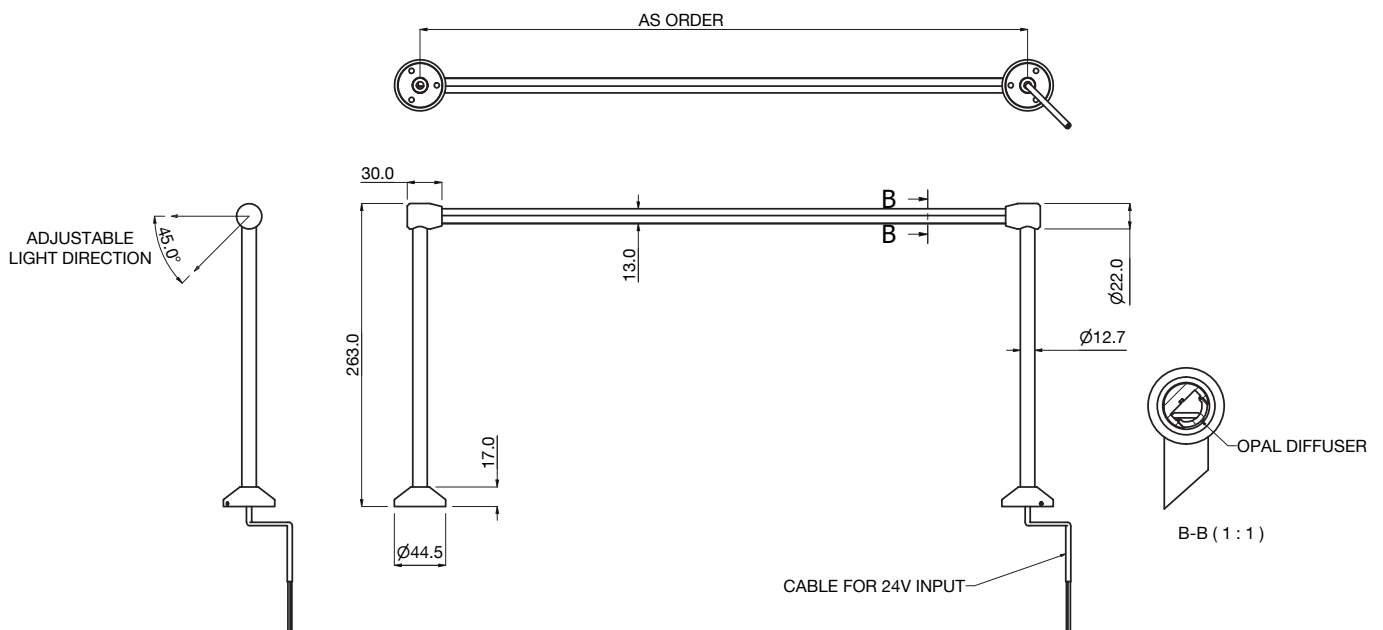

Product Code

REG5-1-2-3-4-5-6

Create your product code by choosing your specification from the product areas.

Final example codes are shown to the right.

Example Codes

REG5-H-927-C-B-1772-263
REG5-M-827-C1-W-2022-263

1 Power

17W
11W
7W

3 Diffuser

H Clear 120°
M Clear 30°
L Opal

5 Length

C	572mm	572	1322mm	1322
C1	622mm	622	1372mm	1372
O	672mm	672	1422mm	1422
	722mm	722	1472mm	1472
	772mm	772	1522mm	1522
	822mm	822	1572mm	1572
B	872mm	872	1622mm	1622
W	922mm	922	1672mm	1672
S	972mm	972	1722mm	1722
RAL#	1022mm	1022	1772mm	1772
	1322mm	1322	1822mm	1822
	1372mm	1372	1872mm	1872
	1422mm	1422	1922mm	1922
	1472mm	1472	1972mm	1972
	1522mm	1522	2022mm	2022

2 CCT

>80CRI - 2700K
>90CRI - 2700K
>80CRI - 3000K
>90CRI - 3000K
>80CRI - 4000K
>90CRI - 4000K

827
927
830
930
840
940

4 Finish

Black
White
Silver
Custom RAL

B
W
S
RAL#

6 Height

263mm	263	Custom	C

Technical Drawings

REG5-0522

Complies with EN60598-1 and pertinent regulations

Specifications are subject to change without prior notice. Please refer to our website for most up to date version.

Contact our sales team for further assistance

0113 263 9039

sales@kempslighting.com

kempslighting.com