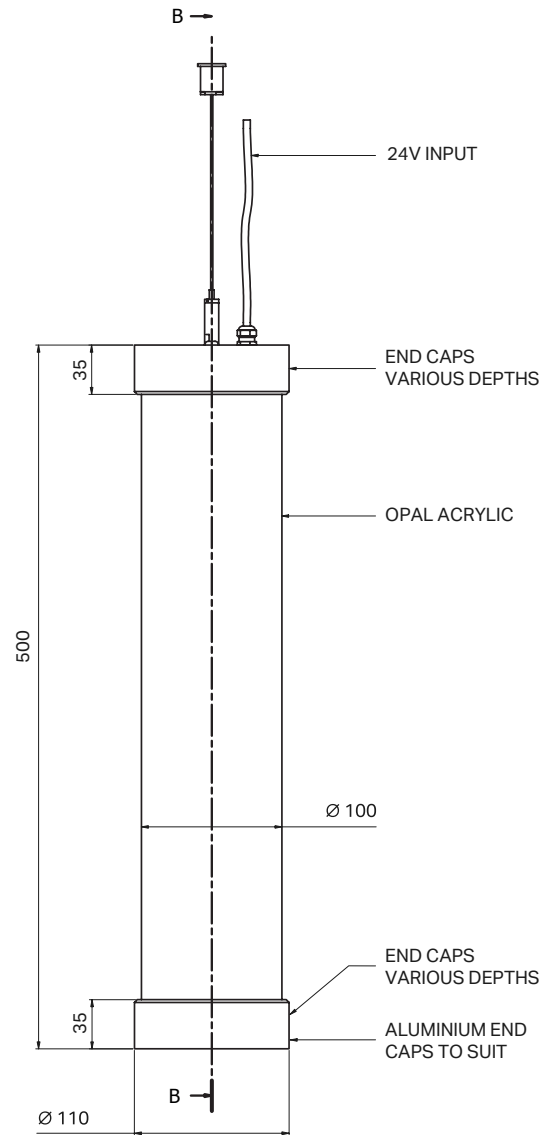

Product Code

Typical Specification Drawing

SAB - 1 - 2 - 3 - 4 - 5 - 6 - 7

Create your product code by choosing your specification from the product areas.

Final example codes are shown below.

Example Codes

SAB-RGBW-AA-D-P-54-160-XXXX

SAB-RGB-B-X-HS-66-200-XXXX

1 CCT

RGB	RGB
RGBW	RGBW

2 End Caps

Anodised Aluminium	AA
White	W
Black	B
Grey	G
RAL#	RAL#

3 Control

DALI	D
DMX	X

4 Mounting

Suspended	P
Horizontal Surface	HS
Vertical Surface	VS
Bespoke	B

5 IP Rating

IP54	54
IP66	66

6 Diameter

100mm	100
120mm	120
150mm	150
160mm	160
200mm	200
250mm	250

7 Length

XXXXmm	XXXX

SAB-RGBW-1222

Complies with EN60598-1 and pertinent regulations

Specifications are subject to change without prior notice. Please refer to our website for most up to date version.

Contact our sales team for further assistance

0113 263 9039

sales@kempslighting.com

kempslighting.com