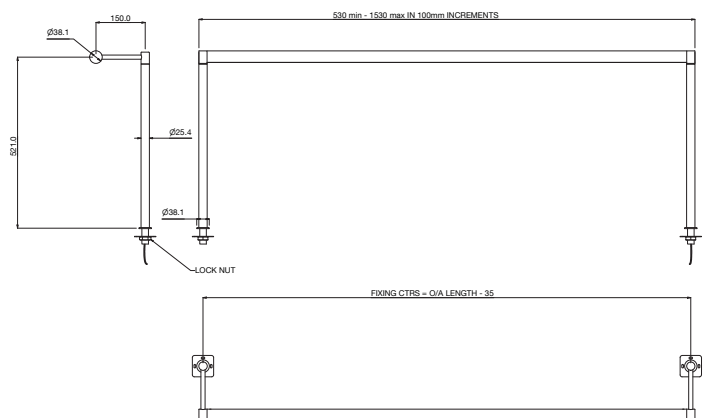

5 Mounting

Single	D1
Twin	D2

6 Privacy Screen

None	X
Frosted Acrylic	FA
Custom	C

7 Length 1 (L1)

530mm	530
740mm	740
950mm	950
1160mm	1160
1370mm	1370
1510mm	1510

8 Length 2 (L2)

100mm	100
150mm	150
200mm	200
300mm	300

Technical Drawings

Twin System

Single System

REG2-0722

Complies with EN60598-1 and pertinent regulations

Specifications are subject to change without prior notice. Please refer to our website for most up to date version.