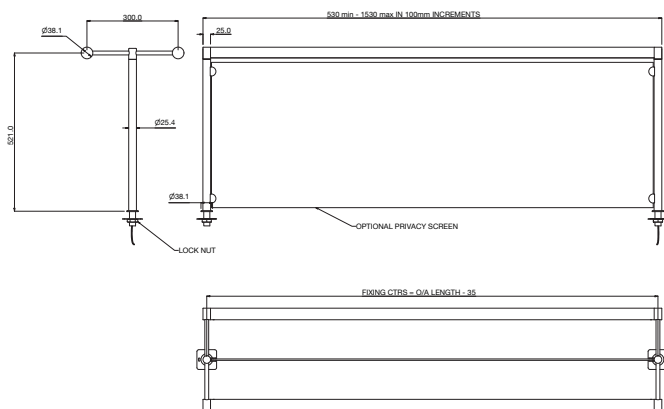

5 Mounting

Single	D1
Twin	D2

6 Privacy Screen

None	X
Frosted Acrylic	FA
Custom	C

7 Length 1 (L1)

530mm	530
740mm	740
950mm	950
1160mm	1160
1370mm	1370
1510mm	1510

8 Length 2 (L2)

100mm	100
150mm	150
200mm	200
300mm	300

Technical Drawings

Twin System

Single System

REG2-0722

Complies with EN60598-1 and pertinent regulations

Specifications are subject to change without prior notice. Please refer to our website for most up to date version.