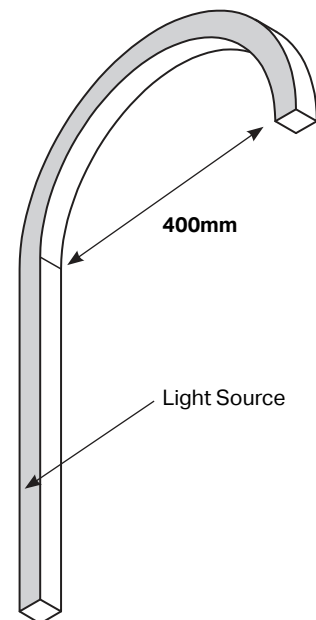

! Assembly Caution

Min Bend Dia is **400mm**

Complies with EN60598-1 and pertinent regulations

Specifications are subject to change without prior notice. Please refer to our website for most up to date version.

Contact our sales team for further assistance

0113 263 9039

sales@kempslighting.com

kempsarchitecturallighting.com