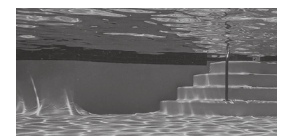

### Underwater Applications

Fresh Water

Sea Water  
(Salinity<4%)

Swimming Pool  
(Chlorine<2PPM)

Swimming Pool  
(Ozone<0.3PPM)

Complies with EN60598-1 and pertinent regulations

Specifications are subject to change without prior notice. Please refer to our website for most up to date version.