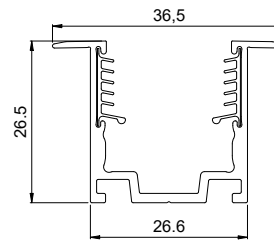

### Specification Drawings

Serrated Aluminium Profile 2000mm

**FX11-SAP-2000**

Serrated Aluminium Profile 1000mm

**FX11-SAP-1000**

Serrated Aluminium Profile 500mm

**FX11-SAP-0500**

Serrated Aluminium Profile 20mm

**FX11-SAP-0020**

Flanged Serrated Aluminium Profile 2000mm

**FX11-TPP-2000**

Flanged Serrated Aluminium Profile 1000mm

**FX11-TPP-1000**

Flanged Serrated Aluminium Profile 500mm

**FX11-TPP-0500**

Flanged Serrated Aluminium Profile 20mm

**FX11-TPP-0035**

Bendable Serrated Aluminium Profile 1000mm

**FX11-BSP-2000**

Bendable Serrated Aluminium Profile 500mm

**F11-BSP-1000**

Flexus 11

Serrated / Bendable Aluminium Profile

Serrated Recessed Aluminium Profile