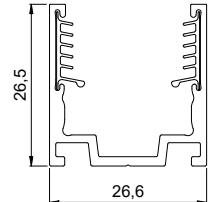

### Specification Drawings

Serrated Aluminium Profile 2000mm

**FX11-SAP-2000**

Serrated Aluminium Profile 1000mm

**FX11-SAP-1000**

Serrated Aluminium Profile 500mm

**FX11-SAP-0500**

Serrated Aluminium Profile 20mm

**FX11-SAP-0020**

Flanged Serrated Aluminium Profile 2000mm

**FX11-TPP-2000**

Flanged Serrated Aluminium Profile 1000mm

**FX11-TPP-1000**

Flanged Serrated Aluminium Profile 500mm

**FX11-TPP-0500**

Flanged Serrated Aluminium Profile 20mm

**FX11-TPP-0035**

Bendable Serrated Aluminium Profile 1000mm

**FX11-BSP-2000**

Bendable Serrated Aluminium Profile 500mm

**F11-BSP-1000**

Flexus 11

Serrated / Bendable Aluminium Profile

Serrated Recessed Aluminium Profile