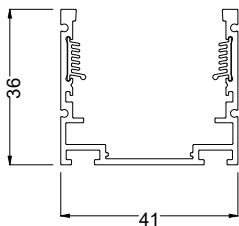

3 Body Finish

Black	B
White	W

Specification Drawings

Assembly Caution

Flexus 8

50mm Aluminium profile
(inc cable void)

36mm Aluminium straight
and bendable profile

Adjustable bracket with 36mm
and 50mm Aluminium profile

Min Bend Dia Vertically is **400mm**
Min Bend Dia Horizontally is **800mm**

Fixing Accessories

Flexus 8, adjustable bracket

Flexus 8, vertical bendable Aluminium profile 1000mm
Flexus 8, horizontal bendable Aluminium profile 1000mm

Flexus 8, straight Aluminium profile 2000mm
Flexus 8, straight Aluminium profile 1000mm
Flexus 8, straight Aluminium profile 500mm
Flexus 8, straight Aluminium profile 50mm

Flexus 8, straight Aluminium profile (including cable void) 2000mm
Flexus 8, straight Aluminium profile (including cable void) 1000mm
Flexus 8, straight Aluminium profile (including cable void) 500mm
Flexus 8, straight Aluminium profile (including cable void) 50mm