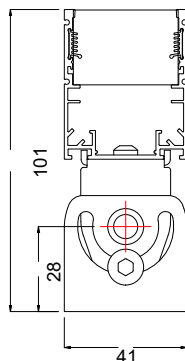

3 Body Finish

Black	B
White	W

Specification Drawings

Assembly Caution

Flexus 8

50mm Aluminium profile
(inc cable void)

36mm Aluminium straight
and bendable profile

Adjustable bracket with 36mm
and 50mm Aluminium profile

Min Bend Dia Vertically is **400mm**
Min Bend Dia Horizontally is **800mm**

Fixing Accessories

Flexus 8, adjustable bracket

Flexus 8, vertical bendable Aluminium profile 1000mm
Flexus 8, horizontal bendable Aluminium profile 1000mm

Flexus 8, straight Aluminium profile 2000mm
Flexus 8, straight Aluminium profile 1000mm
Flexus 8, straight Aluminium profile 500mm
Flexus 8, straight Aluminium profile 50mm

Flexus 8, straight Aluminium profile (including cable void) 2000mm
Flexus 8, straight Aluminium profile (including cable void) 1000mm
Flexus 8, straight Aluminium profile (including cable void) 500mm
Flexus 8, straight Aluminium profile (including cable void) 50mm