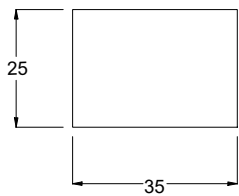

Specification Drawings

Assembly Caution

Flexus 8