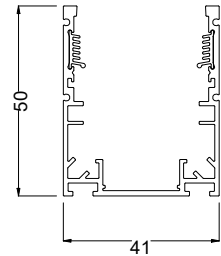

3 Body Finish

Black	B
White	W

Specification Drawings

Assembly Caution

Flexus 8

50mm Aluminium profile
(inc cable void)

36mm Aluminium straight
and bendable profile

Adjustable bracket with 36mm
and 50mm Aluminium profile

Min Bend Dia Vertically is **400mm**
Min Bend Dia Horizontally is **800mm**

Fixing Accessories

Flexus 8, adjustable bracket

Flexus 8, vertical bendable Aluminium profile 1000mm
Flexus 8, horizontal bendable Aluminium profile 1000mm

Flexus 8, straight Aluminium profile 2000mm
Flexus 8, straight Aluminium profile 1000mm
Flexus 8, straight Aluminium profile 500mm
Flexus 8, straight Aluminium profile 50mm

Flexus 8, straight Aluminium profile (including cable void) 2000mm
Flexus 8, straight Aluminium profile (including cable void) 1000mm
Flexus 8, straight Aluminium profile (including cable void) 500mm
Flexus 8, straight Aluminium profile (including cable void) 50mm