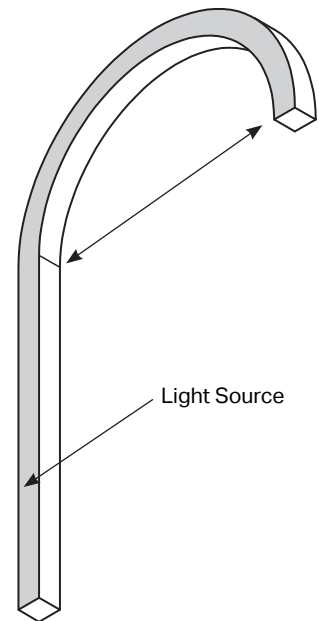

3 Body Finish

Black	B
White	W

Specification Drawings

Assembly Caution

Flexus 8

50mm Aluminium profile
(inc cable void)

36mm Aluminium straight
and bendable profile

Adjustable bracket with 36mm
and 50mm Aluminium profile

Min Bend Dia Vertically is **400mm**
Min Bend Dia Horizontally is **800mm**

Fixing Accessories

Flexus 8, adjustable bracket

Flexus 8, vertical bendable Aluminium profile 1000mm
Flexus 8, horizontal bendable Aluminium profile 1000mm

Flexus 8, straight Aluminium profile 2000mm
Flexus 8, straight Aluminium profile 1000mm
Flexus 8, straight Aluminium profile 500mm
Flexus 8, straight Aluminium profile 50mm

Flexus 8, straight Aluminium profile (including cable void) 2000mm
Flexus 8, straight Aluminium profile (including cable void) 1000mm
Flexus 8, straight Aluminium profile (including cable void) 500mm
Flexus 8, straight Aluminium profile (including cable void) 50mm