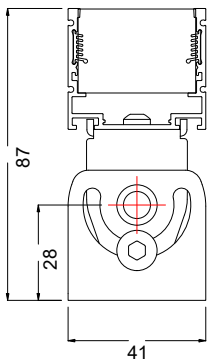

3 Body Finish

Black	B
White	W

Specification Drawings

Assembly Caution

Flexus 8

50mm Aluminium profile
(inc cable void)

36mm Aluminium straight
and bendable profile

Adjustable bracket with 36mm
and 50mm Aluminium profile

Min Bend Dia Vertically is **400mm**
Min Bend Dia Horizontally is **800mm**

Fixing Accessories

Flexus 8, adjustable bracket

Flexus 8, vertical bendable Aluminium profile 1000mm
Flexus 8, horizontal bendable Aluminium profile 1000mm

Flexus 8, straight Aluminium profile 2000mm
Flexus 8, straight Aluminium profile 1000mm
Flexus 8, straight Aluminium profile 500mm
Flexus 8, straight Aluminium profile 50mm

Flexus 8, straight Aluminium profile (including cable void) 2000mm
Flexus 8, straight Aluminium profile (including cable void) 1000mm
Flexus 8, straight Aluminium profile (including cable void) 500mm
Flexus 8, straight Aluminium profile (including cable void) 50mm