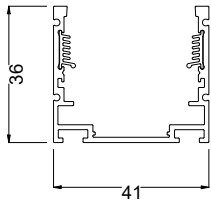

1 CCT

RGBW	RGBW
RGB	RGB

3 Body Finish

Black	B
White	W

5 Length

XXXXmm	XXXX
--------	-------------

2 Beam Angle

20°x40°	2040
---------	-------------

4 IP Rating

IP67	67
------	-----------

Specification Drawings

Flexus 8

50mm Aluminium profile
(inc cable void)

36mm Aluminium straight
and bendable profile

Adjustable bracket with 36mm
and 50mm Aluminium profile

! Assembly Caution

Min Bend Dia Vertically is **400mm**
Min Bend Dia Horizontally is **800mm**

Fixing Accessories

Flexus 8, adjustable bracket

Flexus 8, vertical bendable Aluminium profile 1000mm
Flexus 8, horizontal bendable Aluminium profile 1000mm

Flexus 8, straight Aluminium profile 2000mm
Flexus 8, straight Aluminium profile 1000mm
Flexus 8, straight Aluminium profile 500mm
Flexus 8, straight Aluminium profile 50mm

Flexus 8, straight Aluminium profile (including cable void) 2000mm
Flexus 8, straight Aluminium profile (including cable void) 1000mm
Flexus 8, straight Aluminium profile (including cable void) 500mm
Flexus 8, straight Aluminium profile (including cable void) 50mm