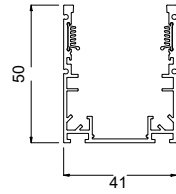

1 CCT

RGBW	RGBW
RGB	RGB

3 Body Finish

Black	B
White	W

5 Length

XXXXmm	XXXX
--------	-------------

2 Beam Angle

20°x40°	2040
---------	-------------

4 IP Rating

IP67	67
------	-----------

Specification Drawings

Flexus 8

50mm Aluminium profile
(inc cable void)

36mm Aluminium straight
and bendable profile

Adjustable bracket with 36mm
and 50mm Aluminium profile

! Assembly Caution

Min Bend Dia Vertically is **400mm**
Min Bend Dia Horizontally is **800mm**

Fixing Accessories

Flexus 8, adjustable bracket

Flexus 8, vertical bendable Aluminium profile 1000mm
Flexus 8, horizontal bendable Aluminium profile 1000mm

Flexus 8, straight Aluminium profile 2000mm
Flexus 8, straight Aluminium profile 1000mm
Flexus 8, straight Aluminium profile 500mm
Flexus 8, straight Aluminium profile 50mm

Flexus 8, straight Aluminium profile (including cable void) 2000mm
Flexus 8, straight Aluminium profile (including cable void) 1000mm
Flexus 8, straight Aluminium profile (including cable void) 500mm
Flexus 8, straight Aluminium profile (including cable void) 50mm