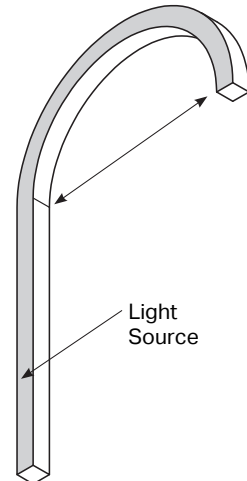

1 CCT

RGBW	RGBW
RGB	RGB

3 Body Finish

Black	B
White	W

5 Length

XXXXmm	XXXX
--------	-------------

2 Beam Angle

20°x40°	2040
---------	-------------

4 IP Rating

IP67	67
------	-----------

Specification Drawings

Flexus 8

50mm Aluminium profile
(inc cable void)

36mm Aluminium straight
and bendable profile

Adjustable bracket with 36mm
and 50mm Aluminium profile

! Assembly Caution

Min Bend Dia Vertically is **400mm**
Min Bend Dia Horizontally is **800mm**

Fixing Accessories

Flexus 8, adjustable bracket

Flexus 8, vertical bendable Aluminium profile 1000mm
Flexus 8, horizontal bendable Aluminium profile 1000mm

Flexus 8, straight Aluminium profile 2000mm
Flexus 8, straight Aluminium profile 1000mm
Flexus 8, straight Aluminium profile 500mm
Flexus 8, straight Aluminium profile 50mm

Flexus 8, straight Aluminium profile (including cable void) 2000mm
Flexus 8, straight Aluminium profile (including cable void) 1000mm
Flexus 8, straight Aluminium profile (including cable void) 500mm
Flexus 8, straight Aluminium profile (including cable void) 50mm