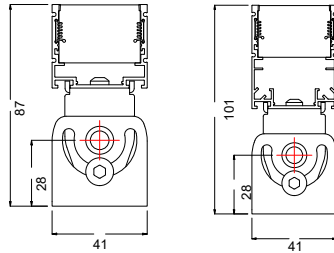

1 CCT

RGBW	RGBW
RGB	RGB

3 Body Finish

Black	B
White	W

5 Length

XXXXmm	XXXX
--------	-------------

2 Beam Angle

20°x40°	2040
---------	-------------

4 IP Rating

IP67	67
------	-----------

Specification Drawings

Flexus 8

50mm Aluminium profile
(inc cable void)

36mm Aluminium straight
and bendable profile

Adjustable bracket with 36mm
and 50mm Aluminium profile

! Assembly Caution

Min Bend Dia Vertically is **400mm**
Min Bend Dia Horizontally is **800mm**

Fixing Accessories

Flexus 8, adjustable bracket

Flexus 8, vertical bendable Aluminium profile 1000mm
Flexus 8, horizontal bendable Aluminium profile 1000mm

Flexus 8, straight Aluminium profile 2000mm
Flexus 8, straight Aluminium profile 1000mm
Flexus 8, straight Aluminium profile 500mm
Flexus 8, straight Aluminium profile 50mm

Flexus 8, straight Aluminium profile (including cable void) 2000mm
Flexus 8, straight Aluminium profile (including cable void) 1000mm
Flexus 8, straight Aluminium profile (including cable void) 500mm
Flexus 8, straight Aluminium profile (including cable void) 50mm