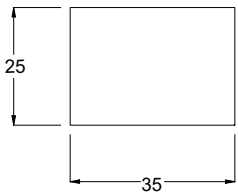

1 CCT

RGBW	RGBW
RGB	RGB

3 Body Finish

Black	B
White	W

5 Length

XXXXmm	XXXX
--------	-------------

2 Beam Angle

20°x40°	2040
---------	-------------

4 IP Rating

IP67	67
------	-----------

Specification Drawings

Flexus 8

50mm Aluminium profile
(inc cable void)

36mm Aluminium straight
and bendable profile

Adjustable bracket with 36mm
and 50mm Aluminium profile