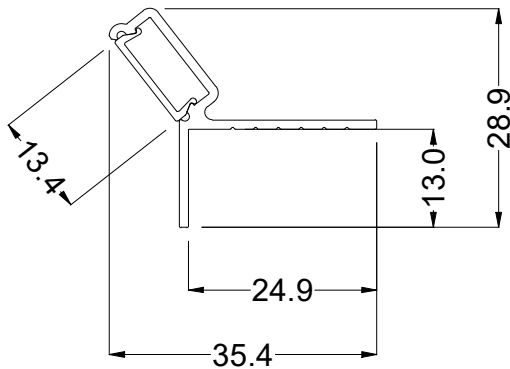

Technical Information

Power (W/m)	5	9	15	19
Lumen Output (lm/m) Based on 4000K Clear	715	1320	2100	2625
Lumen Output (lm/m) Based on 4000K Opal	454	838	1334	1666
Input (V)	24			
CCT	2200K • 2400K • 2700K • 3000K • 4000K			
CRI	>80 • >90			
Binning	3 Step MacAdam Elipse			
Control	Switched • 0-10V • DALI • Phase • DMX • Bluetooth			
Beam angles	220°			
Lifetime (LM80 B10)	60,000hrs @25°C			
Operating Temp	-25°C to 55°C			
IP Rating	IP54			
Diffuser	Opal • Clear			
Finish	Black • Signal White • Grey • Anodised Aluminium • Custom RAL			
Mounting	Fixed into plasterboard/timber			
Lengths	50mm increments			
Maximum LED run Lengths	10mtr (5W - 9W - 15W) • 5mtr (19W)			

IP54	54
------	----

5 Finish

Jet Black	9005
Signal White	9003
Grey	9006
Anodised Aluminium	AA
Custom	RAL#

6 Length

XXXXmm	XXXX
--------	------

Specification Drawings

Complies with EN60598-1 and pertinent regulations