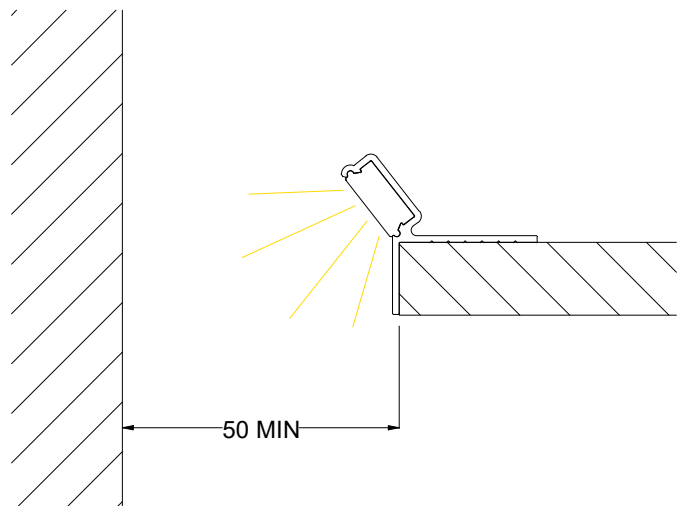

Product Code

PRO-GD - 1 - 2 - 3 - 4 - 5 - 6

Create your product code by choosing your specification from the product areas.

Final example codes are shown to the right.

Example Codes

PRO-GD-15-827-O-54-9005-XXXX

PRO-GD-5-840-O-54-9003-XXXX

1 Power

19W	19
15W	15
9W	9
5W	5

2 CCT

	>80CRI	>90CRI		>80CRI	>90CRI
2200K	822	N/A	3000K	830	930
2400K	824	924	4000K	840	940
2700K	827	927			

3 Diffuser

Opal	O
Clear	C

4 IP Rating

IP54	54

5 Finish

Jet Black	9005
Signal White	9003
Grey	9006
Anodised Aluminium	AA
Custom	RAL#

6 Length

XXXXmm	XXXX

Specification Drawings

Complies with EN60598-1 and pertinent regulations

Specifications are subject to change without prior notice. Please refer to our website for most up to date version.

Contact our sales team for further assistance

0113 263 9039

sales@kempslighting.com

kempslighting.com