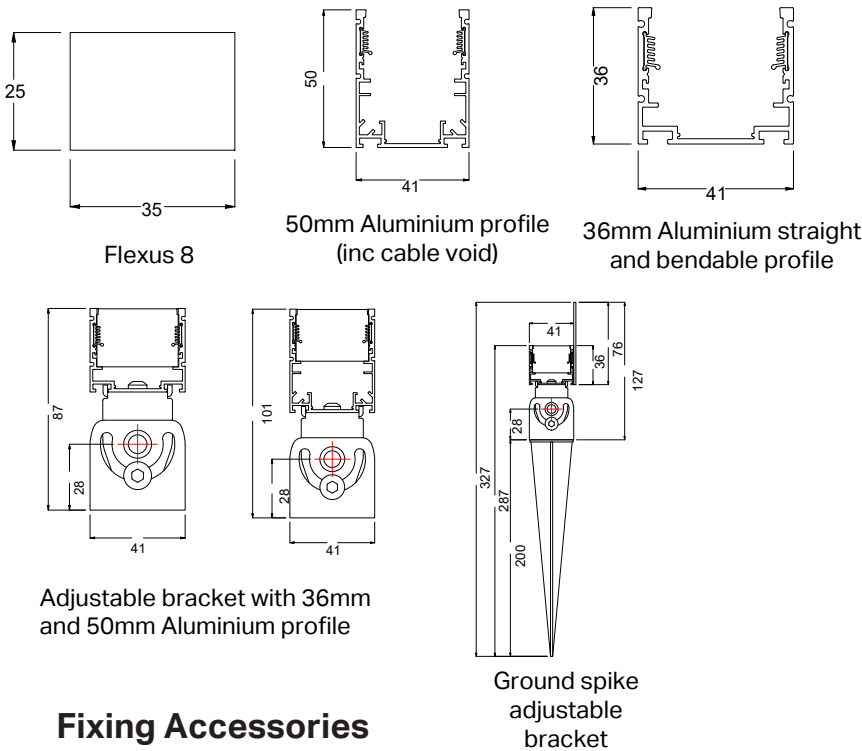

1 CCT

RGBW	RGBW
RGB	RGB

3 Body Finish

Black	B
White	W

5 Length

XXXXmm	XXXX
--------	-------------

2 Beam Angle

20°x40°	2040
---------	-------------

4 IP Rating

IP67	67
------	-----------

Specification Drawings

! Assembly Caution

Min Bend Dia Vertically is **400mm**
Min Bend Dia Horizontally is **800mm**

Kemps Code

FX8-ADJ-BKT

FX8-BAP-36X41-1000-VB
FX8-BAP-36X41-1000-HB

FX8-SAP-36x41-2000
FX8-SAP-36x41-1000
FX8-SAP-36x41-500
FX8-SAP-36x41-50

FX8-SAP-50x41-2000
FX8-SAP-50x41-1000
FX8-SAP-50x41-2000
FX8-SAP-50x41-2000

Flexus 8, adjustable bracket

Flexus 8, vertical bendable Aluminium profile 1000mm
Flexus 8, horizontal bendable Aluminium profile 1000mm

Flexus 8, straight Aluminium profile 2000mm
Flexus 8, straight Aluminium profile 1000mm
Flexus 8, straight Aluminium profile 500mm
Flexus 8, straight Aluminium profile 50mm

Flexus 8, straight Aluminium profile (including cable void) 2000mm
Flexus 8, straight Aluminium profile (including cable void) 1000mm
Flexus 8, straight Aluminium profile (including cable void) 500mm
Flexus 8, straight Aluminium profile (including cable void) 50mm