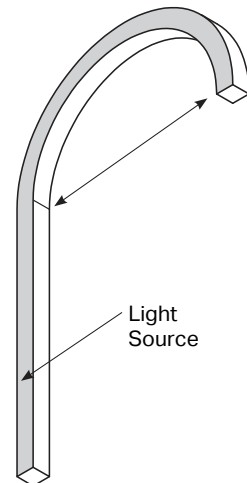

1 CCT

RGBW	RGBW
RGB	RGB

3 Body Finish

Black	B
White	W

5 Length

XXXXmm	XXXX
--------	-------------

2 Beam Angle

20°x40°	2040
---------	-------------

4 IP Rating

IP67	67
------	-----------

Specification Drawings

! Assembly Caution

Min Bend Dia Vertically is **400mm**
Min Bend Dia Horizontally is **800mm**

Kemps Code

FX8-ADJ-BKT

FX8-BAP-36X41-1000-VB
FX8-BAP-36X41-1000-HB

FX8-SAP-36x41-2000
FX8-SAP-36x41-1000
FX8-SAP-36x41-500
FX8-SAP-36x41-50

FX8-SAP-50x41-2000
FX8-SAP-50x41-1000
FX8-SAP-50x41-2000
FX8-SAP-50x41-2000

Flexus 8, adjustable bracket

Flexus 8, vertical bendable Aluminium profile 1000mm
Flexus 8, horizontal bendable Aluminium profile 1000mm

Flexus 8, straight Aluminium profile 2000mm
Flexus 8, straight Aluminium profile 1000mm
Flexus 8, straight Aluminium profile 500mm
Flexus 8, straight Aluminium profile 50mm

Flexus 8, straight Aluminium profile (including cable void) 2000mm
Flexus 8, straight Aluminium profile (including cable void) 1000mm
Flexus 8, straight Aluminium profile (including cable void) 500mm
Flexus 8, straight Aluminium profile (including cable void) 50mm