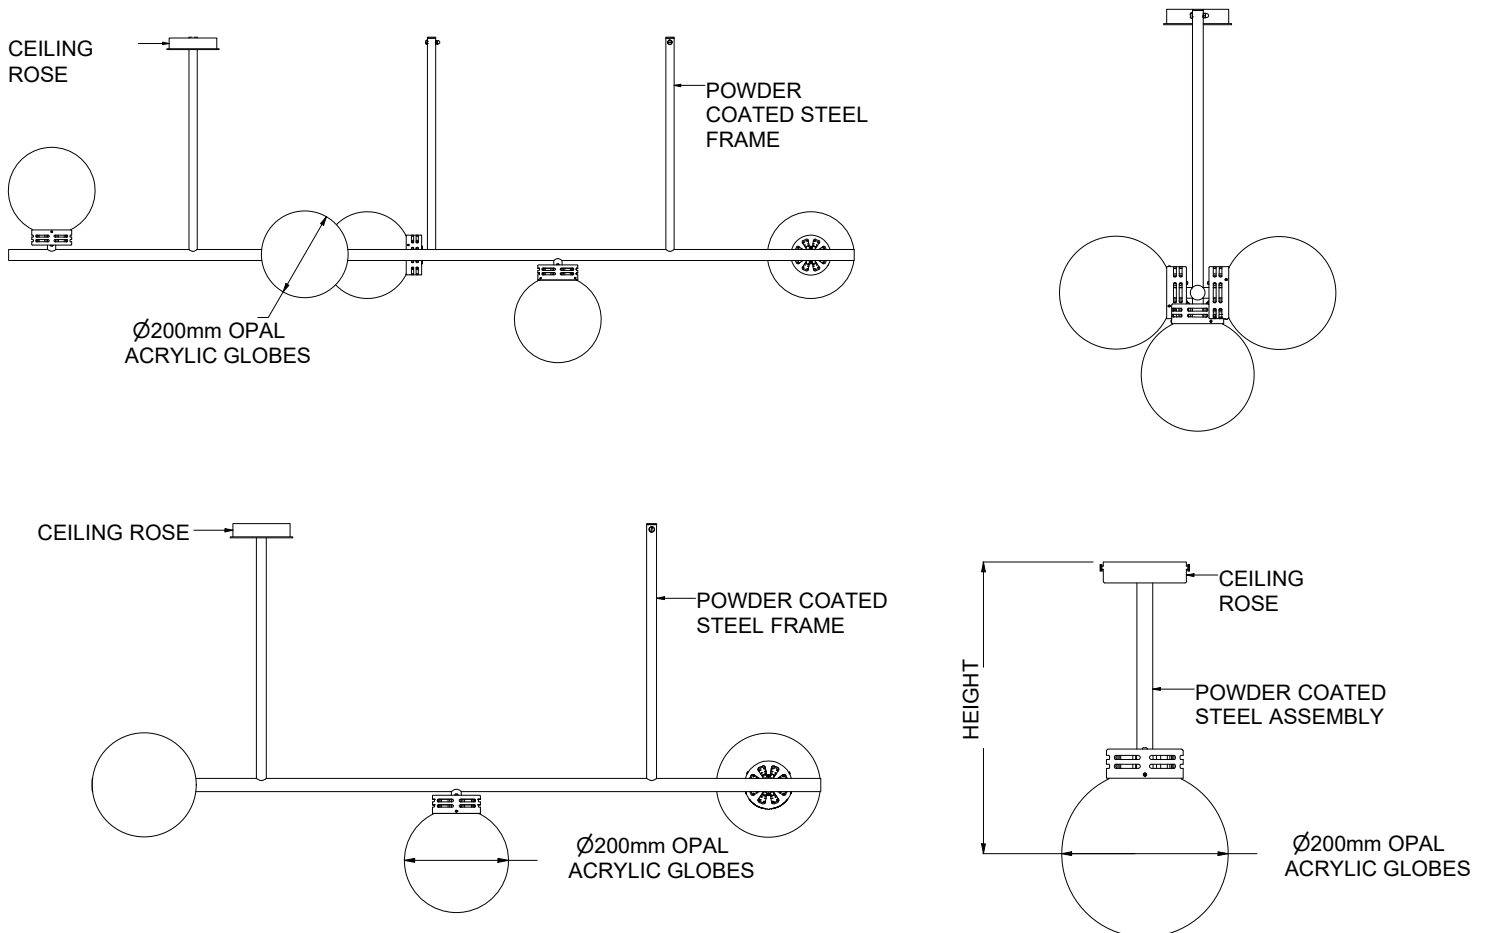

Product Code

LUN - 1 - 2 - 3

Create your product code by choosing your specification from the product areas.

Final example codes are shown to the right.

Example Codes

LUN-28.6-827-9005

LUN-71.5-830-9003

1 Power

1 Globe	14.3
2 Globes	28.6
3 Globes	42.9
4 Globes	57.2
5 Globes	71.5

2 CCT

80 CRI - 2700K	827
80 CRI - 3000K	830
80 CRI - 4000K	840
90 CRI - 2700K	927
90 CRI - 3000K	840
90 CRI - 4000K	927

3 Finish

Jet Black	9005
Signal White	9003
Grey	9006
Custom RAL	RAL#

Specification Drawings

Lunara can be designed to suit your requirements. Please speak to our sales team for further support.

Complies with EN60598-1 and pertinent regulations

Specifications are subject to change without prior notice. Please refer to our website for most up to date version.

Contact our sales team for further assistance

0113 263 9039

sales@kempslighting.com

kempslighting.com