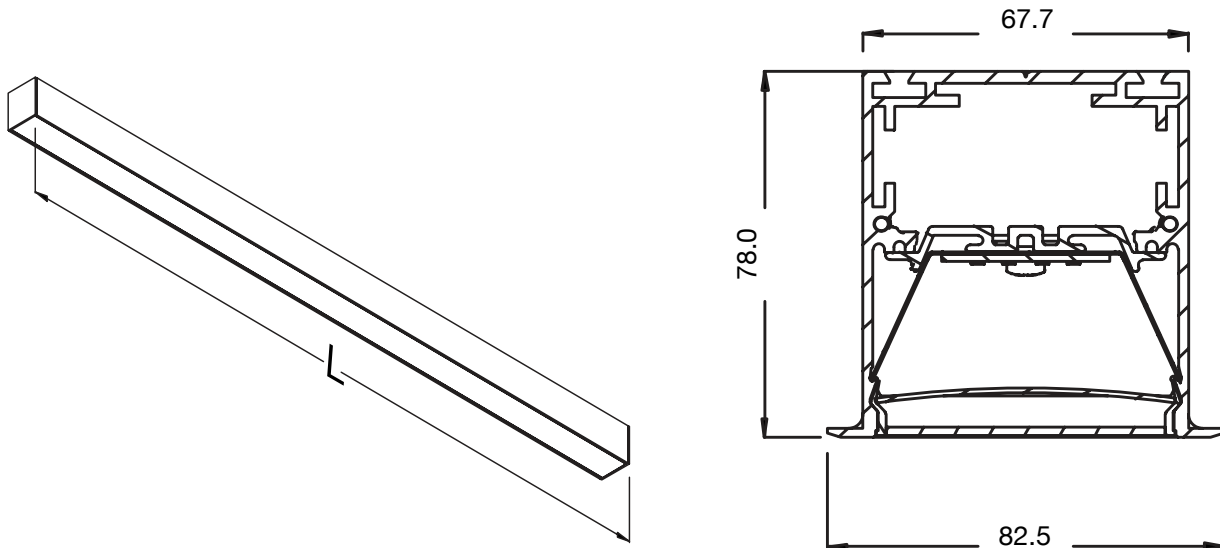

Product Code

FIG60 - C - 1 - 2 - 3 - 4

Example Codes

Create your product code by choosing your specification from the product areas.

Final example codes are shown to the right.

FIG60-C-RGBW40-D-9005-1766

FIG60-C-RGBW30-X-9003-2057

1 CCT

RGBW 3000K   **RGBW30**
RGBW 4000K   **RGBW40**

2 Control

DALI   **D**
DMX   **X**
Casambi Bluetooth   **B**

3 Finish

Black   **9005**
White   **9003**
Grey   **9006**
Custom RAL**   **RAL#**

4 Length* (based on DMX, DALI by request)

896mm	896	2057mm	2057
1186mm	1186	2347mm	2347
1476mm	1476	2637mm	2637
1766mm	1766	2927mm	2927

*Custom lengths, infills, continuous lines and corners available. ** Custom RAL colours subject to availability and order size. Please enquire with your requirements.

Technical Drawings

Complies with EN60598-1 and pertinent regulations

Specifications are subject to change without prior notice. Please refer to our website for most up to date version.

Contact our sales team for further assistance

0113 263 9039

sales@kempslighting.com

kempslighting.com