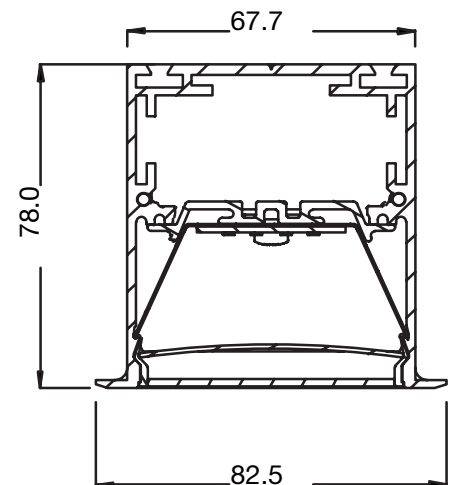

5 Finish		6 Length		7 IP Protection			
Jet Black	9005	896mm	00896	2057mm	02057	IP54	54
Signal White	9003	1186mm	01186	2347mm	02347		
Grey	9006	1476mm	01476	2637mm	02637		
Custom RAL**	RAL#	1766mm	01766	2927mm	02927		

** Custom RAL colours subject to availability and order size

***Please enquire with your requirements.

Technical Drawings

FIG60-C-1122

Complies with EN60598-1 and pertinent regulations

Specifications are subject to change without prior notice. Please refer to our website for most up to date version.